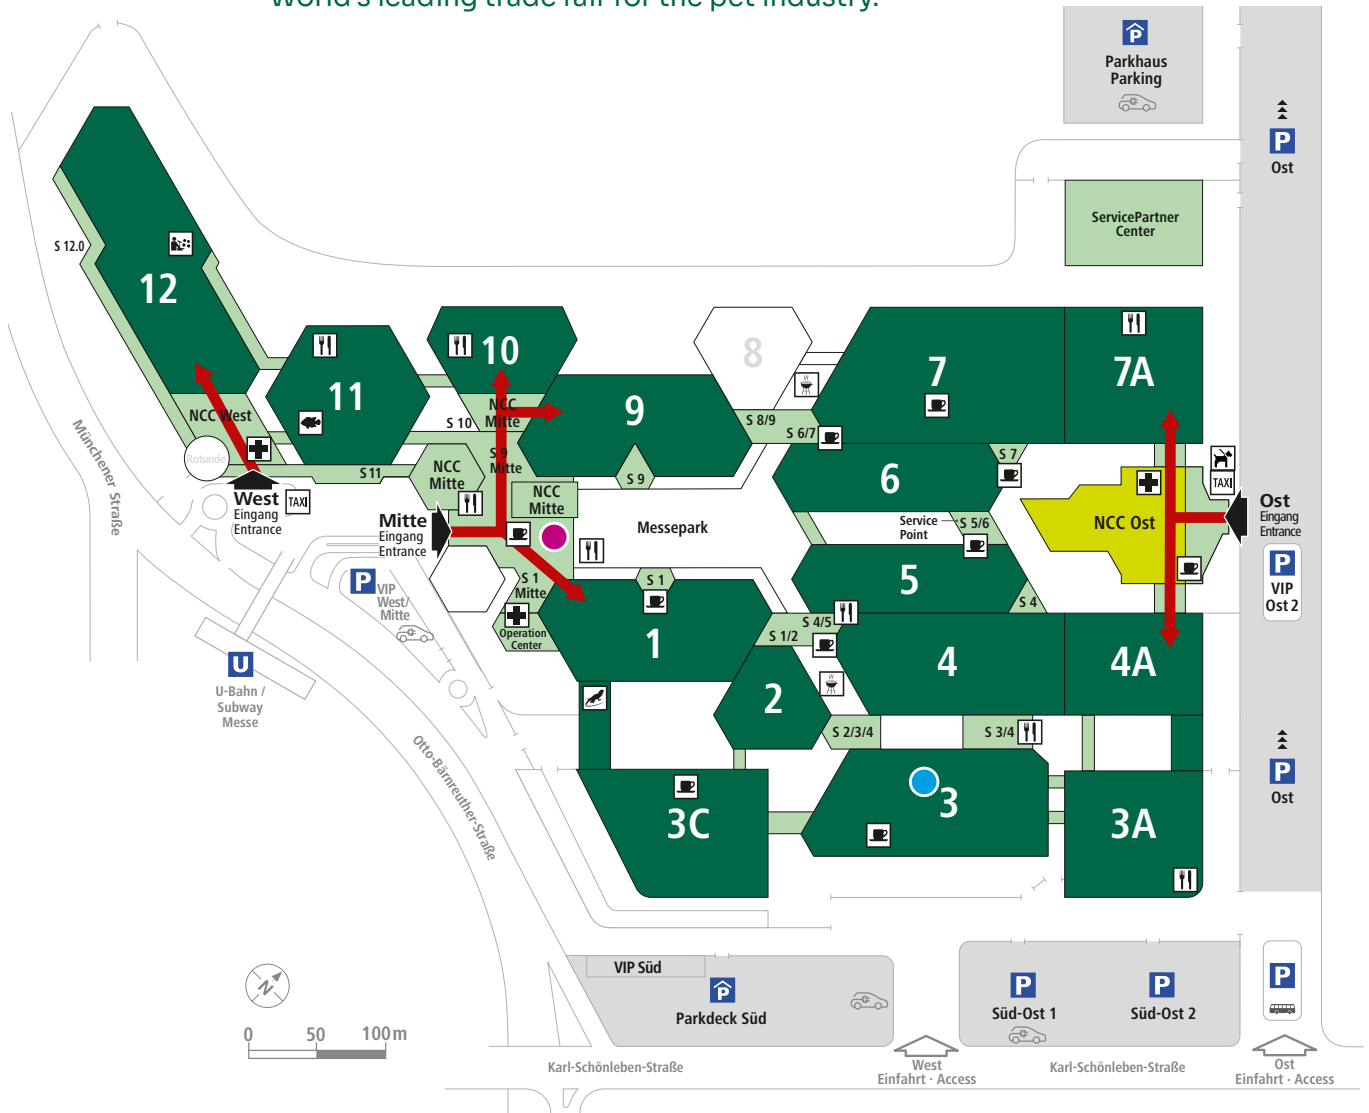

GELÄNDEÜBERSICHT PLAN OF SITE

12–15 May 2026 | Nuremberg, Germany

Interzoo 2026

Die Weltleitmesse der Heimtierbranche.
World's leading trade fair for the pet industry.

- Fachmesse
Exhibition
- Eingänge und
Servicebereiche
Entrances and
services
- Parkplätze
Parking
- Petfood Forum Europe
Academy Sessions
Interzoo Party
Sustainability Conference
- Sourcing Stage
- AquaSphere
- Terraria Showcase
- Fresh Ideas Stage and
Start-up Area
- Product Showcase
Highlight
- Product Showcase
Sustainability
- Product Showcase
Healthcare

Veranstalter:
Organizer:

Ideeller Träger:
Honorary sponsor:

Durchführung im Auftrag des Veranstalters:
Organization on behalf of the organizer:

interzoo.com