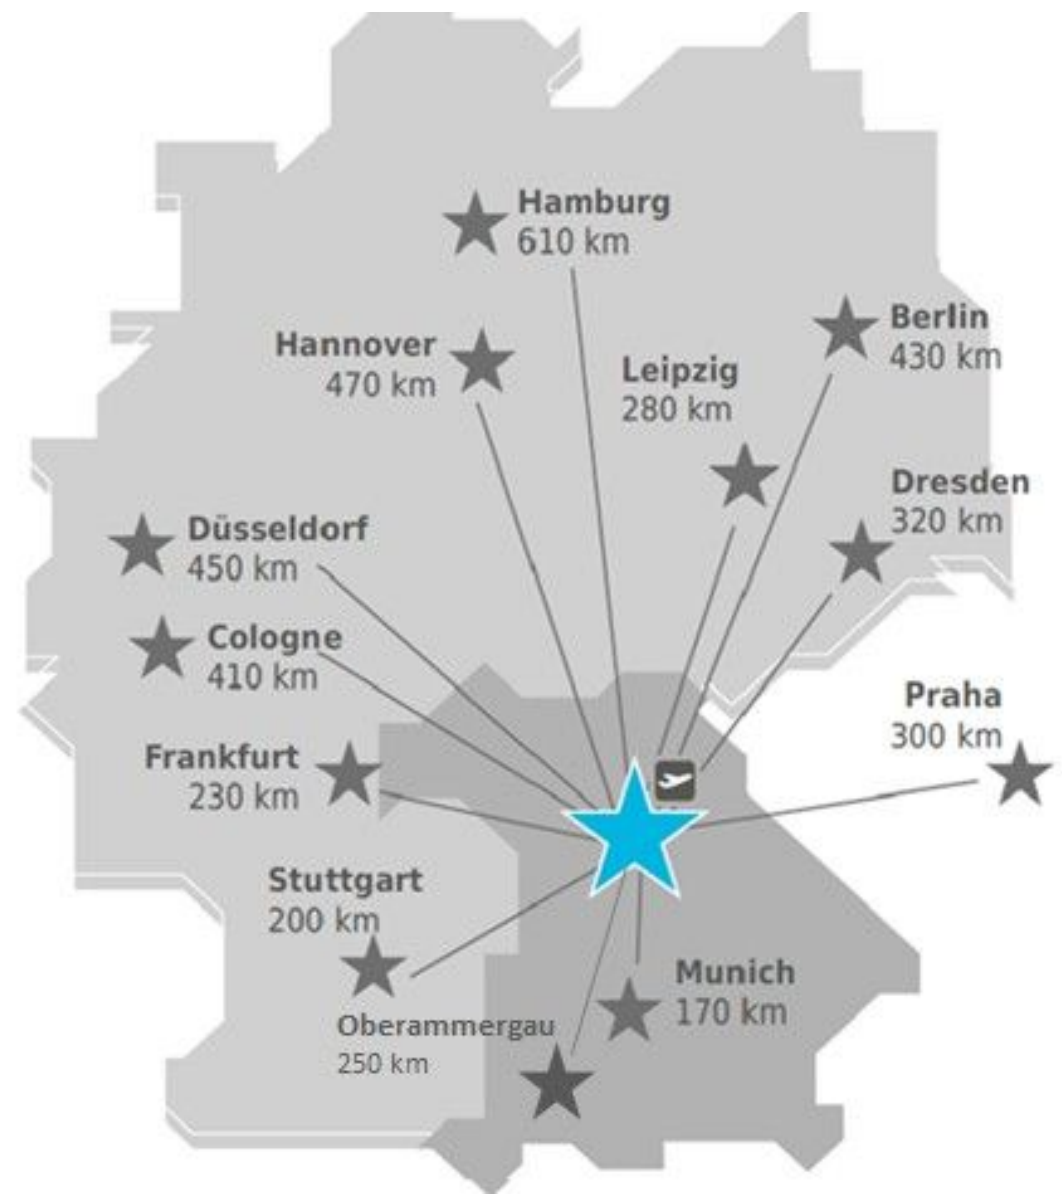

Discover NUREMBERG
#MeetNuremberg

Nürnberg Convention

POPULATION:
1/2 MILLION
2nd BIGGEST
CITY IN
BAVARIA

Airport Nürnberg: direct flight connections

LOCATED
AT THE
HEART
OF EUROPE

3.56 MILLION
OVERNIGHT
STAYS (2019)