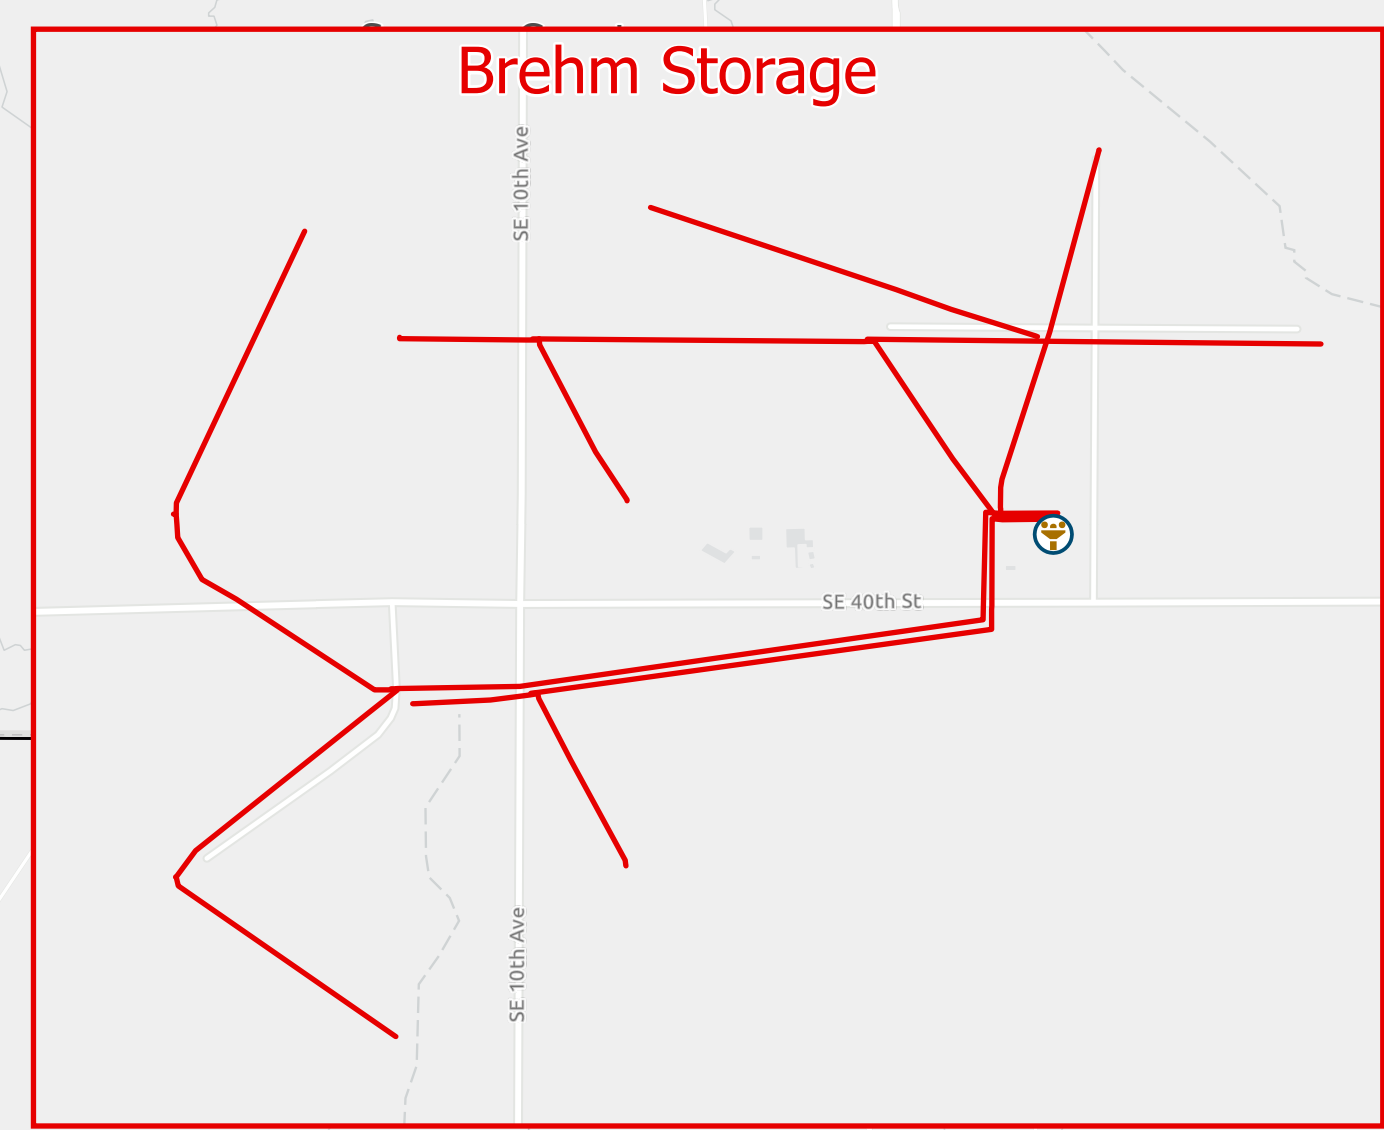

Mid Continent Market Center

ONEOK

Legend

Meter Type	Compressor Stations
Bi-Directional	Natural Gas Storage
Delivery	Oneok Gas Storage L.L.C.
Receipt	

0 5 10 20 Miles