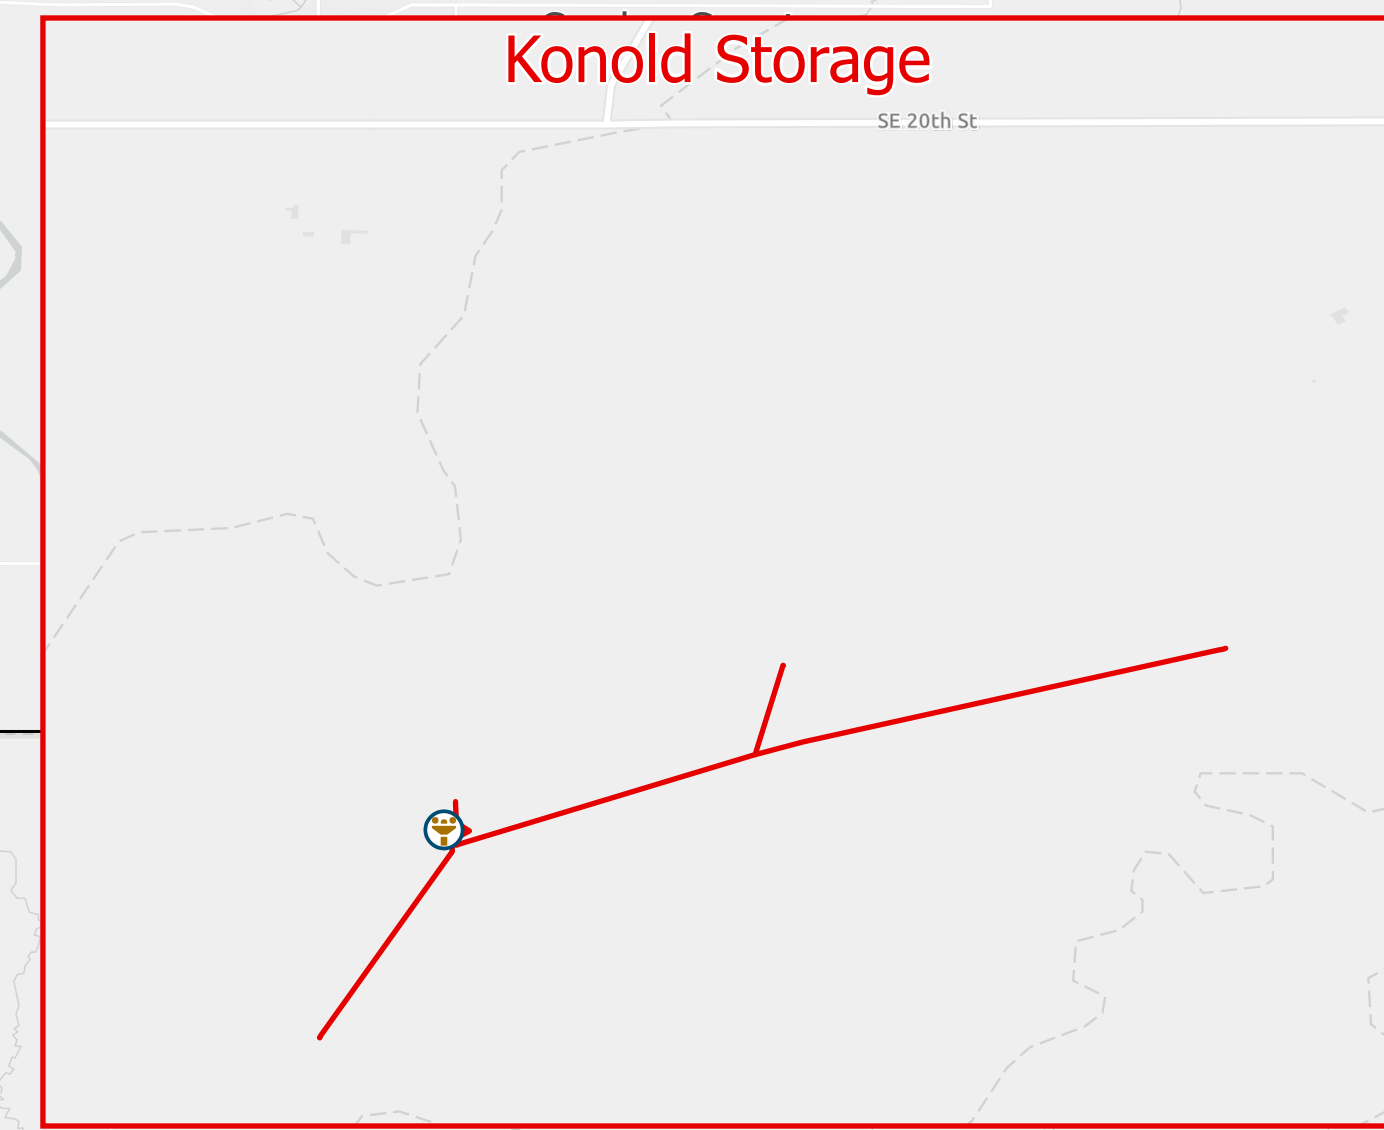

Mid Continent Market Center

ONEOK

Legend

Meter Type	Compressor Stations
Bi-Directional	Natural Gas Storage
Delivery	Oneok Gas Storage L.L.C.
Receipt	

0 5 10 20 Miles