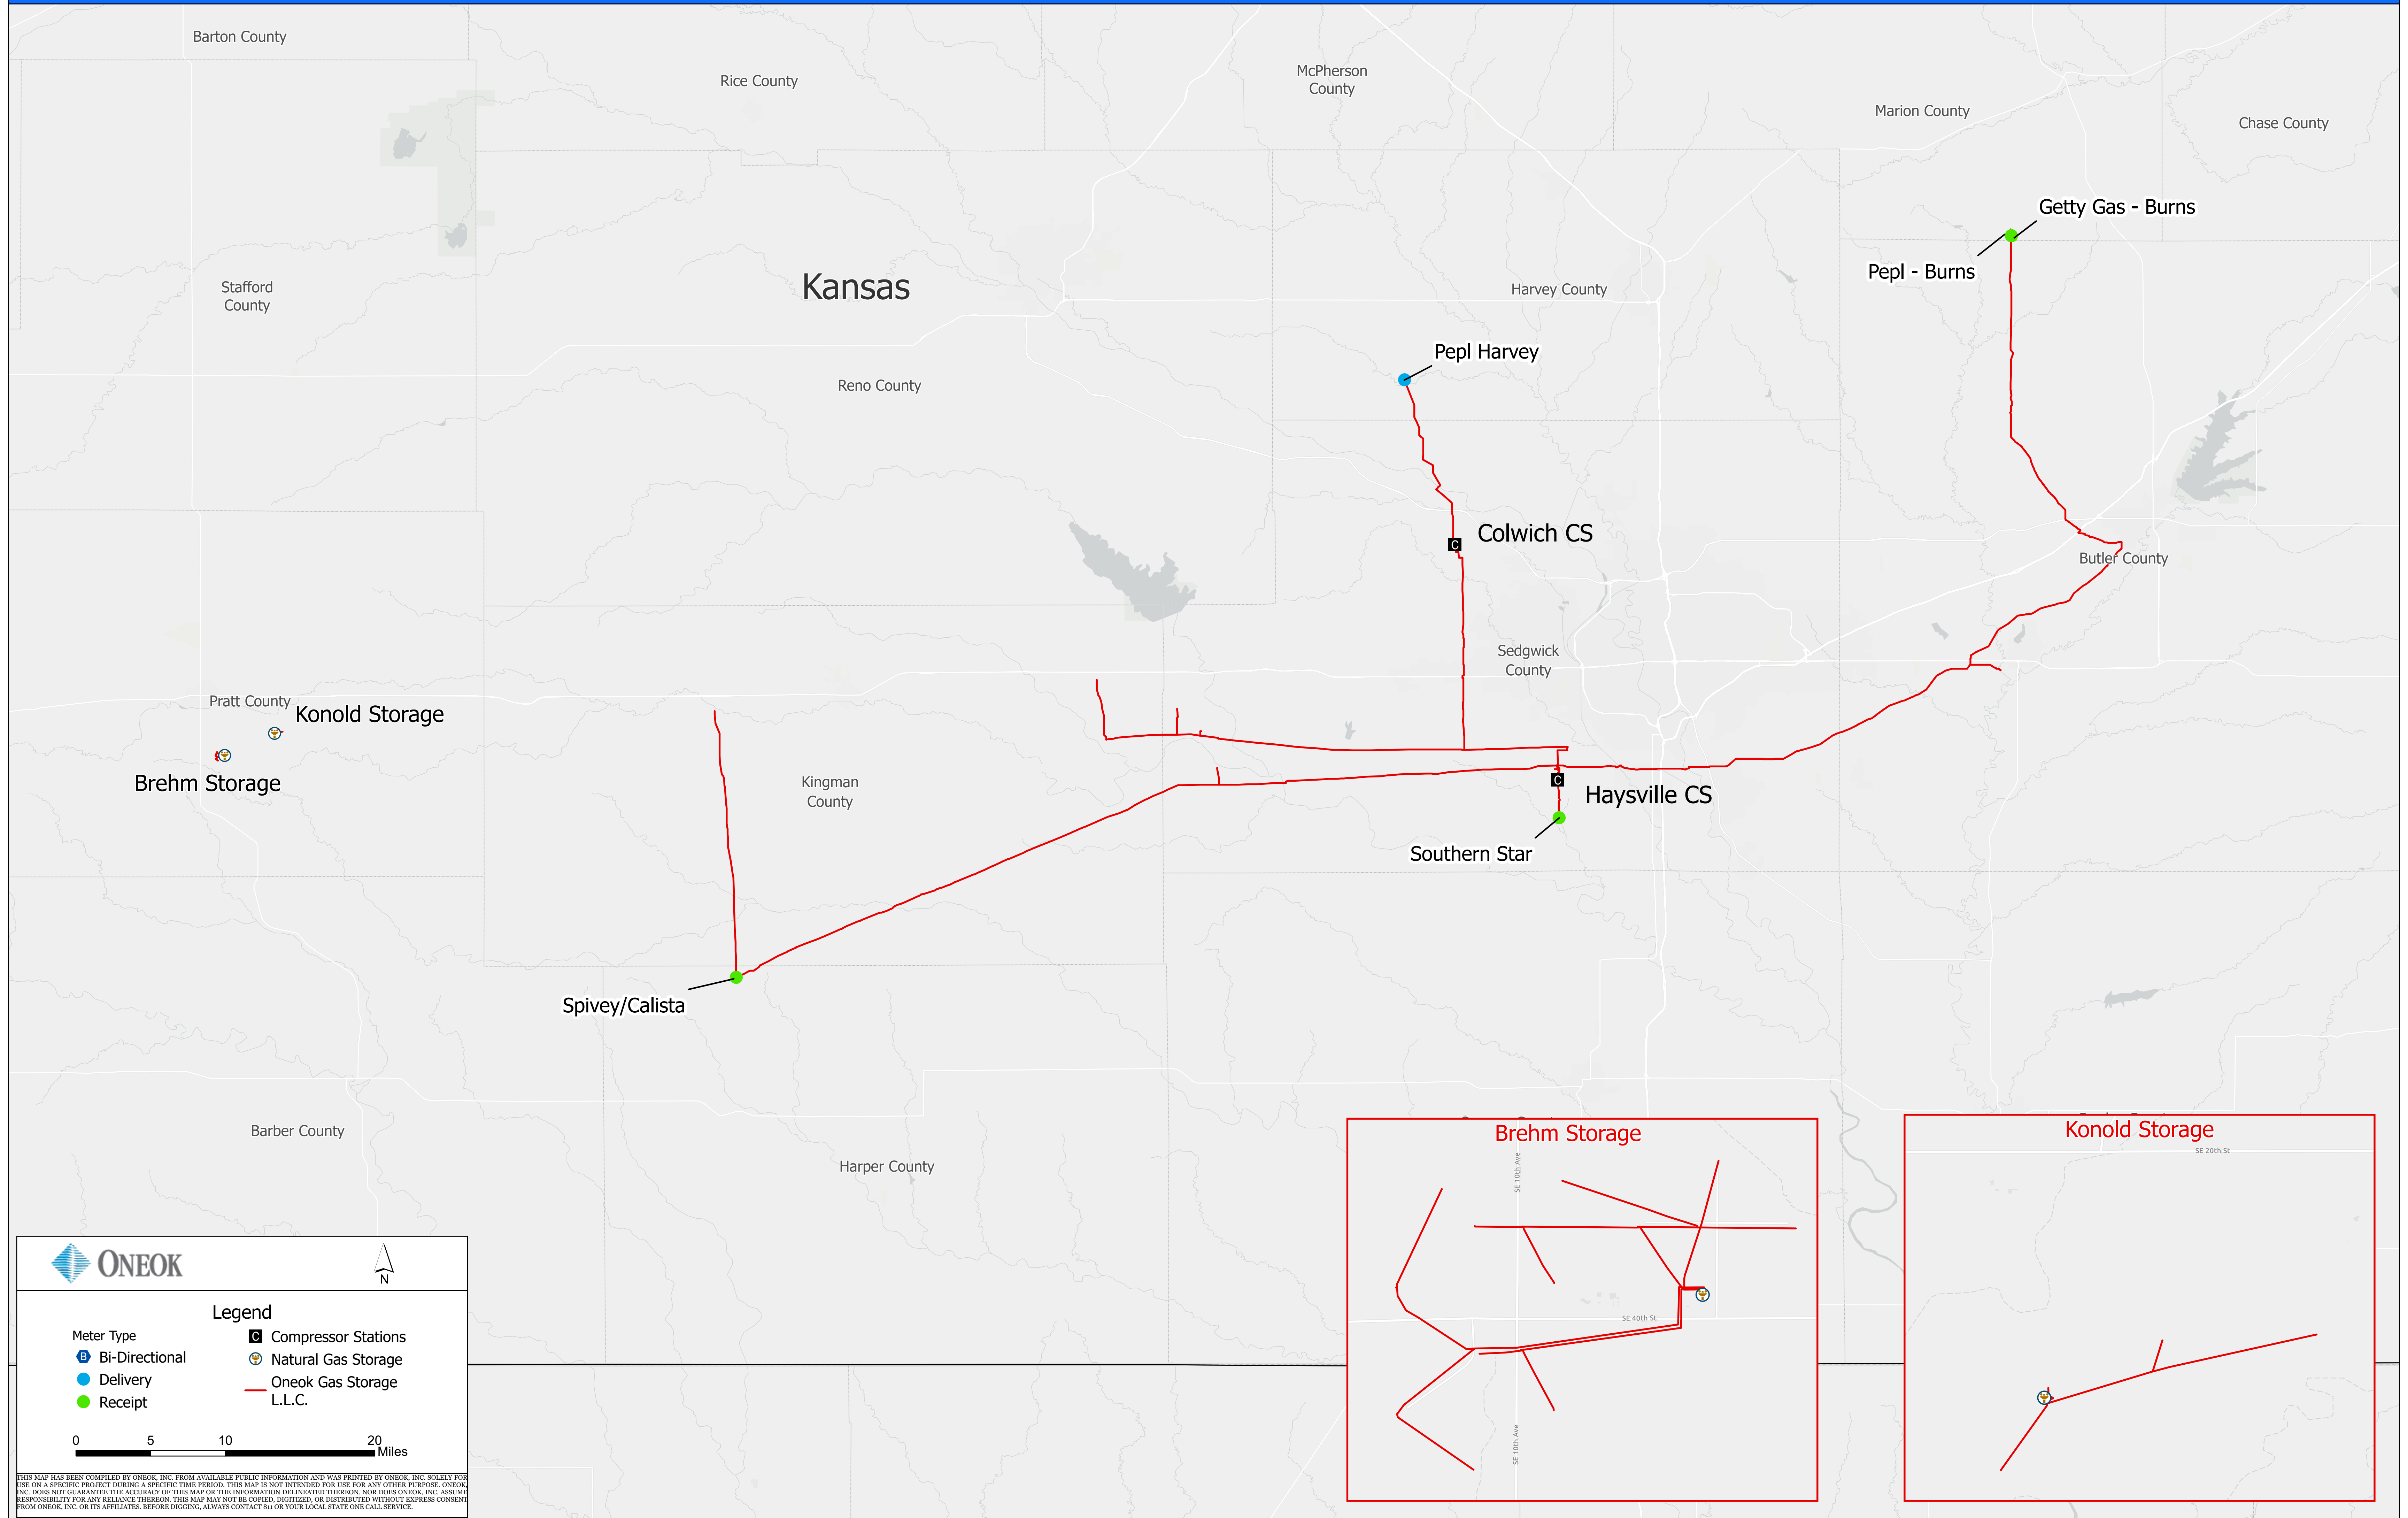

Mid Continent Market Center

ONEOK

Legend

Meter Type	Compressor Stations
Bi-Directional	Natural Gas Storage
Delivery	Oneok Gas Storage L.L.C.
Receipt	

0 5 10 20 Miles