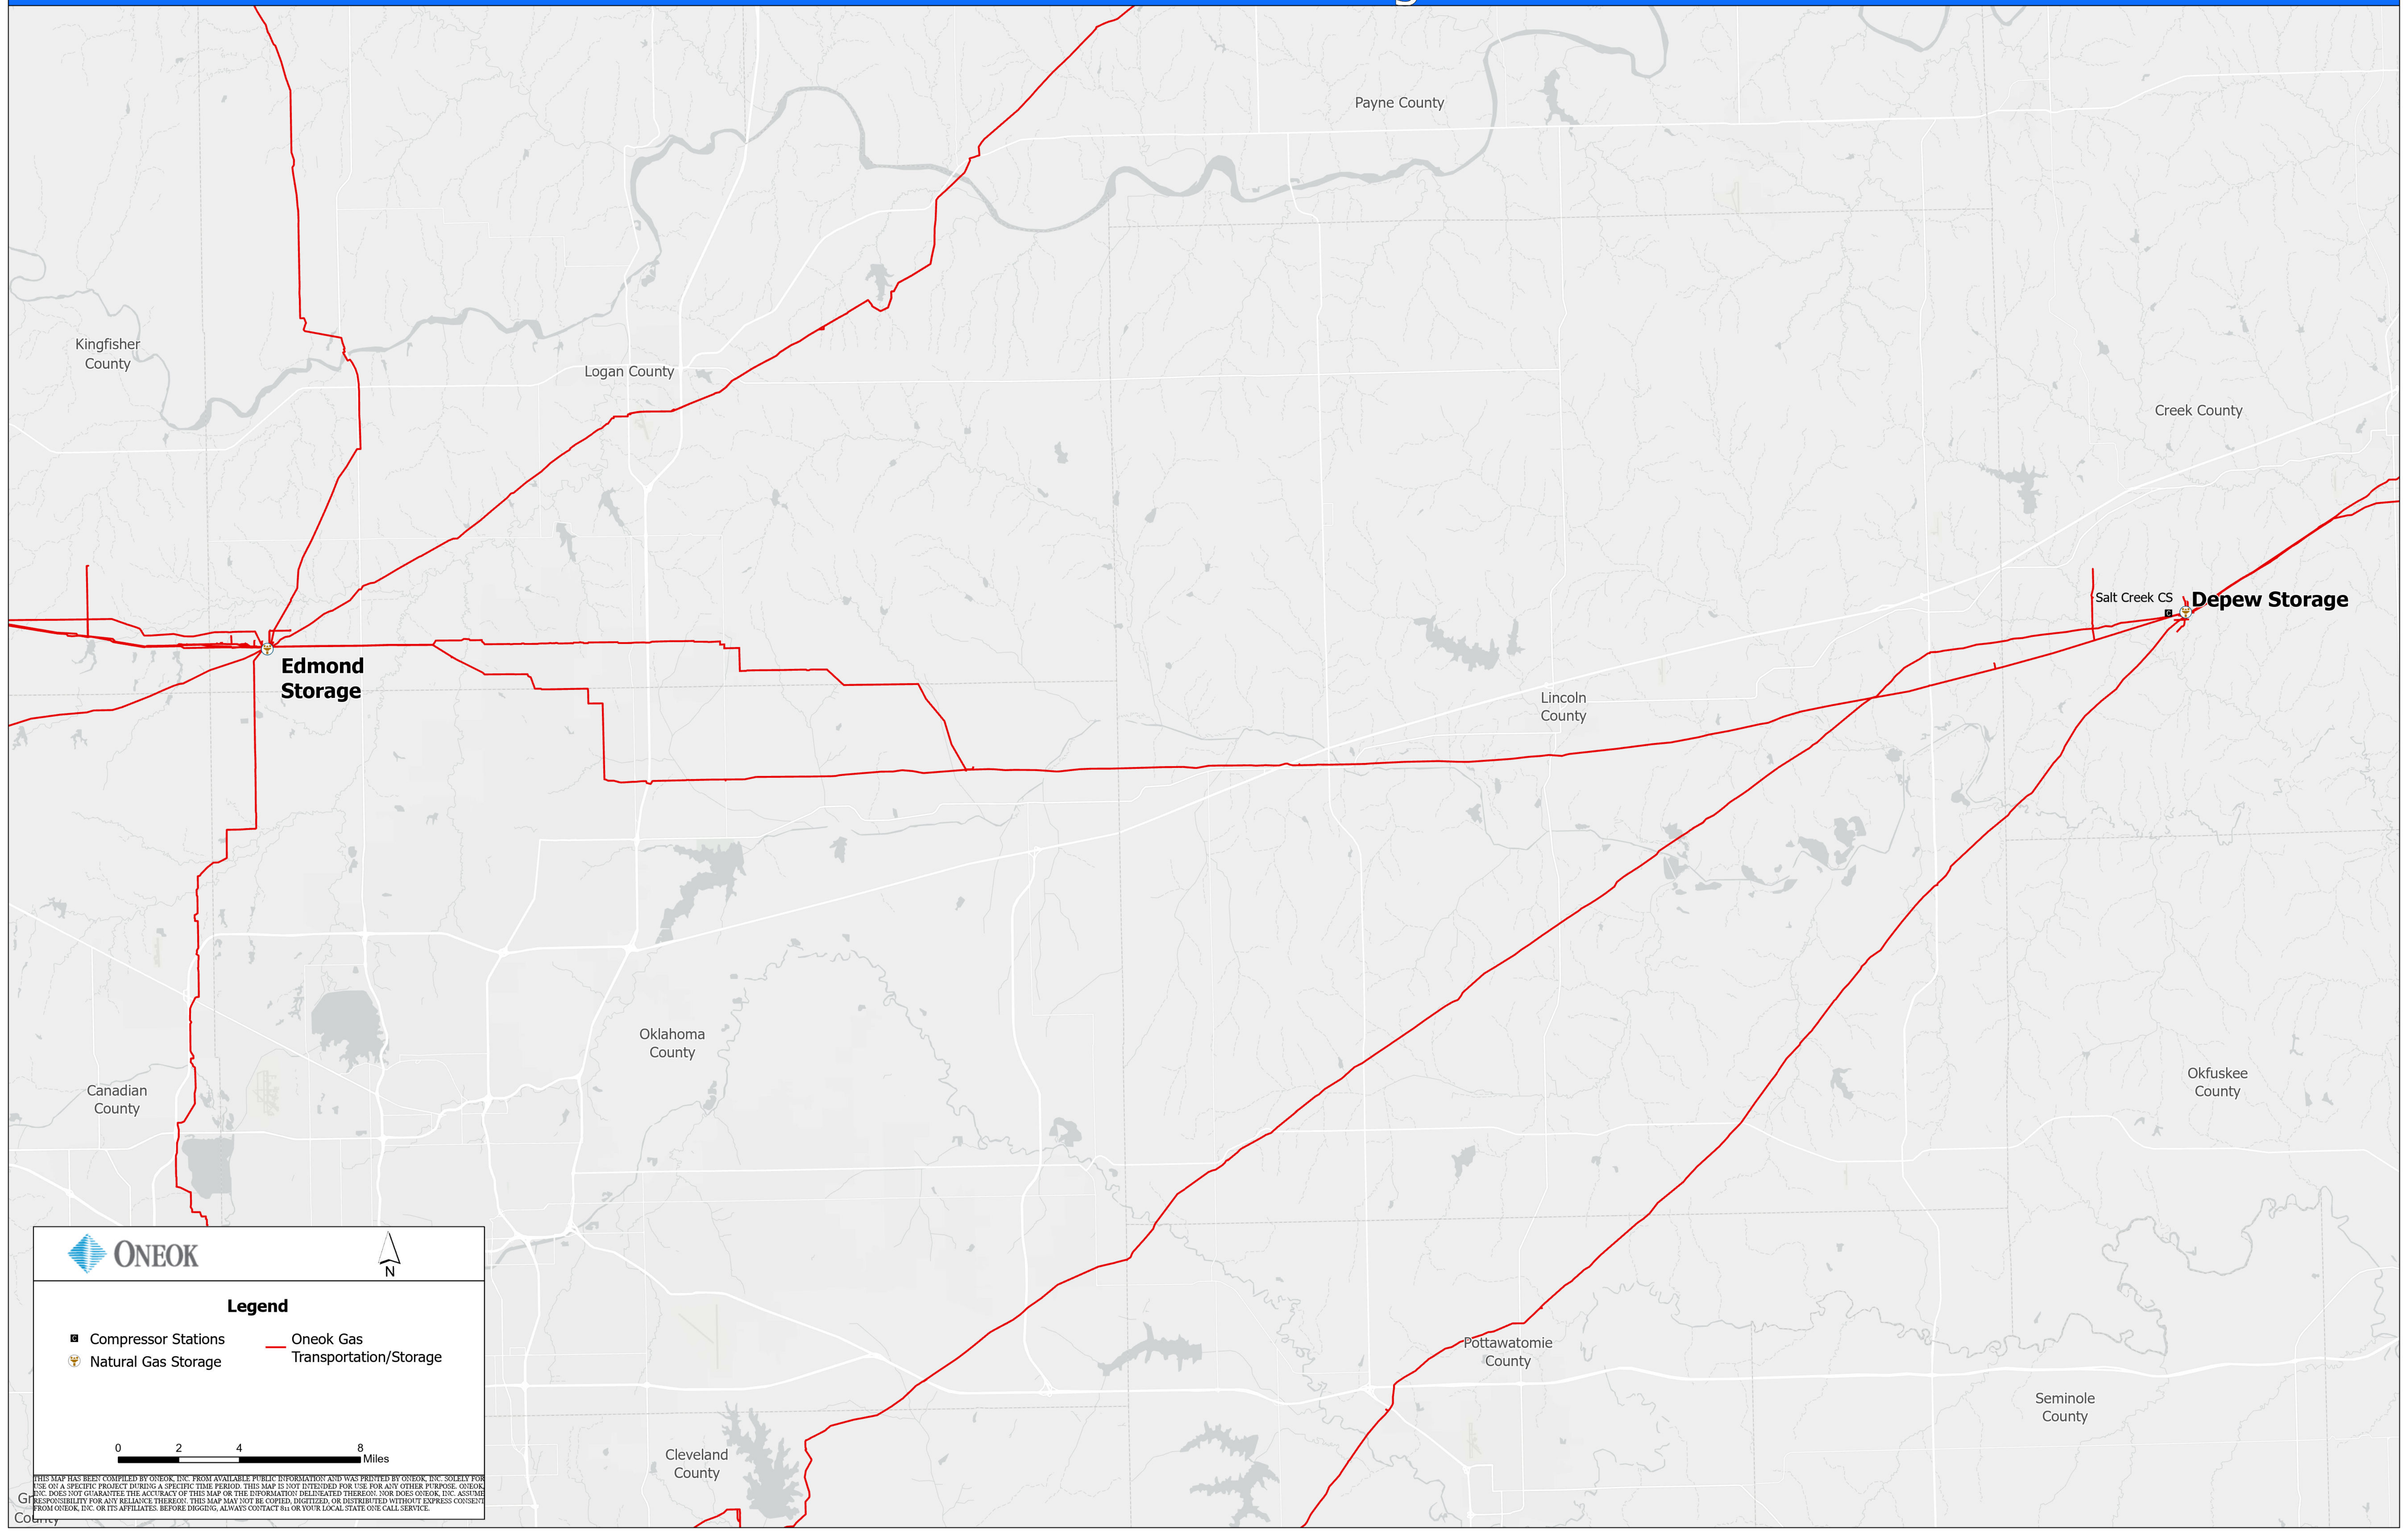

ONEOK Gas Storage

ONEOK

Legend

- Compressor Stations
- Natural Gas Storage
- Oneok Gas Transportation/Storage

0 2 4 8 Miles