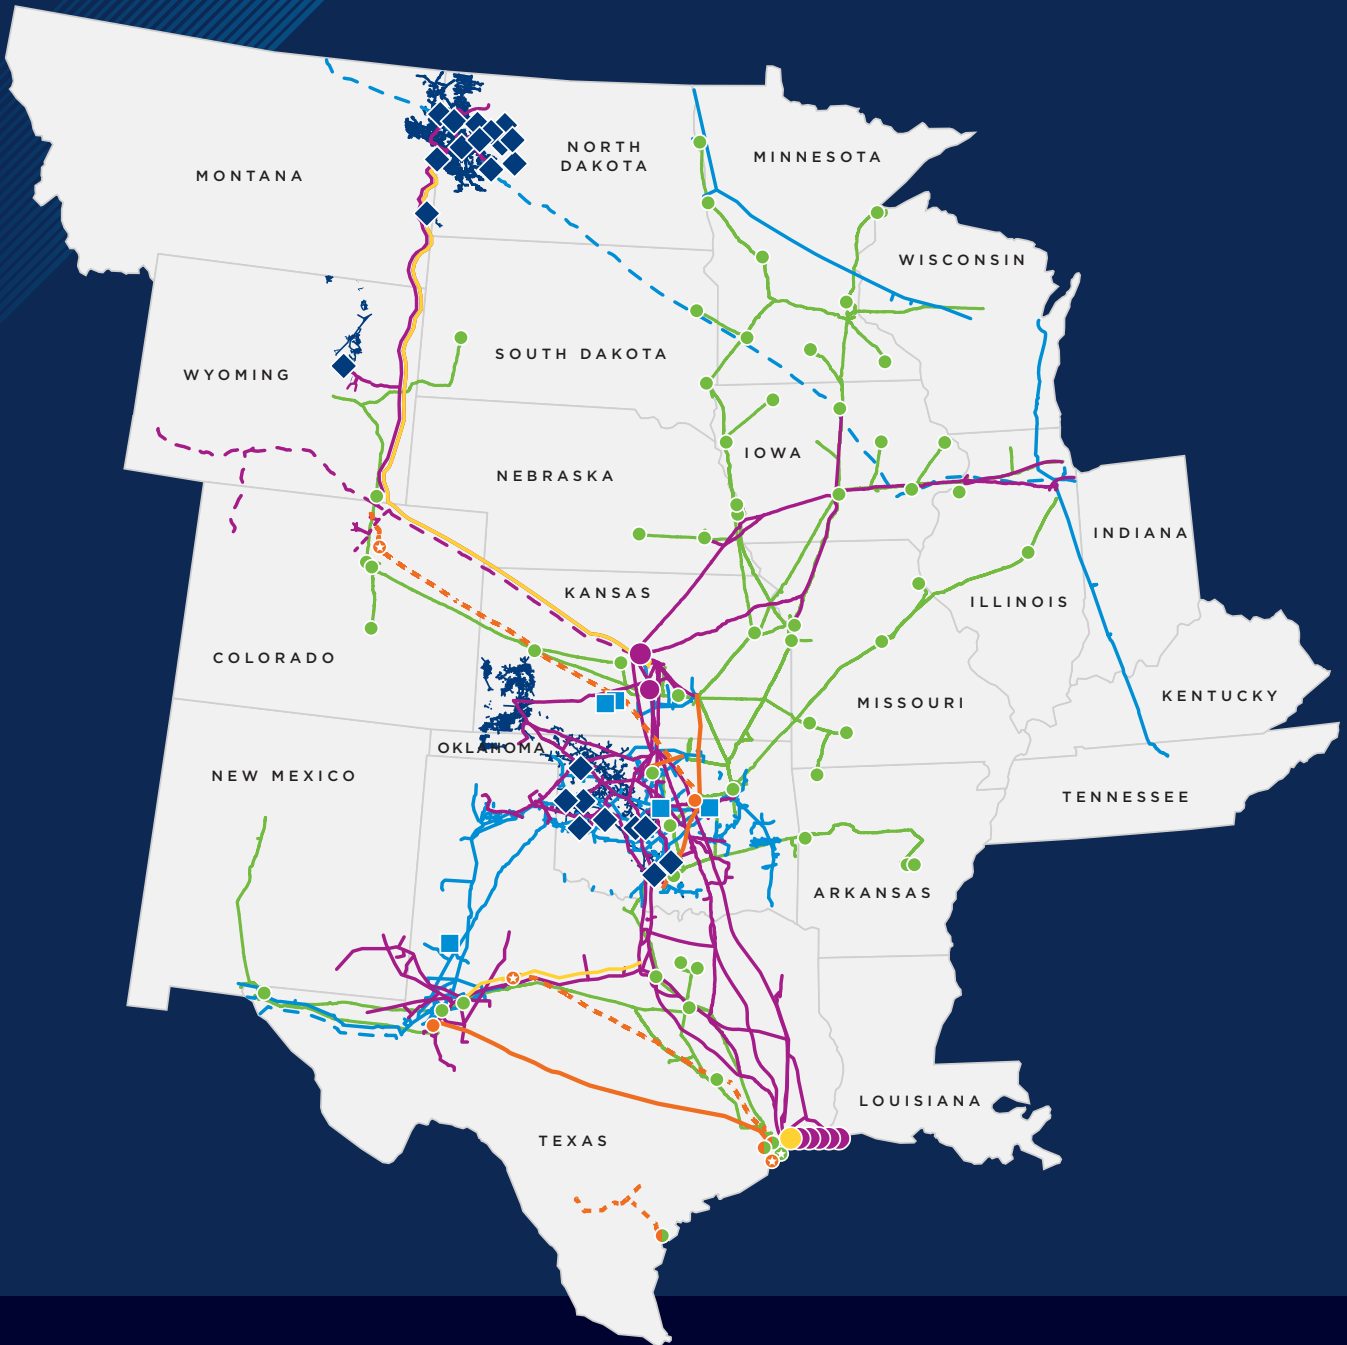

## LEGEND

- Natural Gas Pipeline
- - - Natural Gas Joint Venture Pipeline
- Refined Products Pipeline
- Crude Oil Pipeline
- - - Crude Oil Joint Venture Pipeline
- Natural Gas Gathering Pipeline
- Natural Gas Liquids Pipeline
- - - Natural Gas Liquids Joint Venture Pipeline
- Capital Project
- Natural Gas Storage
- Refined Products Terminal
- ⊗ Refined Products Joint Venture Terminal
- Crude Oil Terminal
- ⊗ Crude Oil Joint Venture Terminal
- ◇ Natural Gas Processing Plant
- Natural Gas Liquids Fractionator
- Capital Project