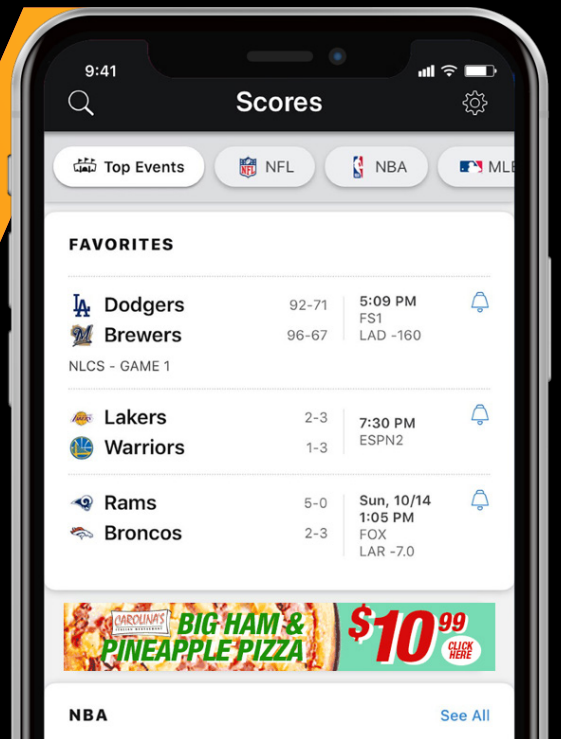

RESULTS

376,150

DELIVERED IMPRESSIONS

1,838

TOTAL CLICKS

3.21%

SAR

7%

LIFT OVER THE MOBILE ALONE SAR BENCHMARK