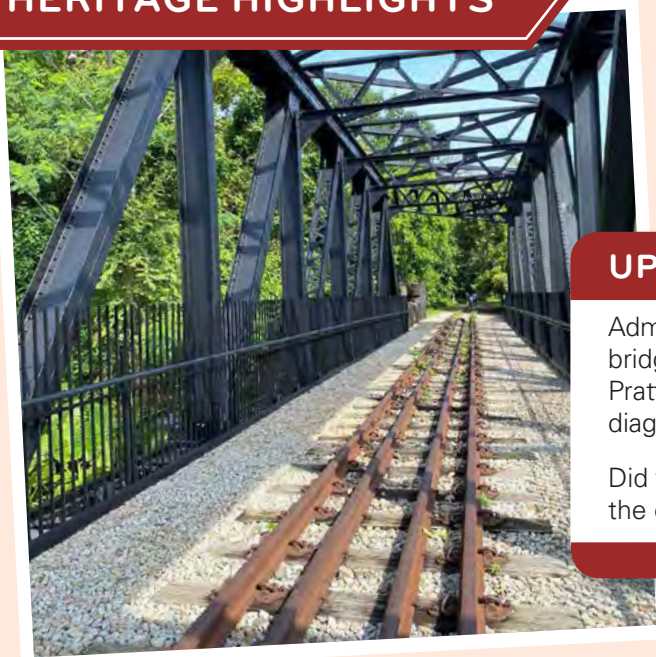

HERITAGE HIGHLIGHTS

UPPER BUKIT TIMAH TRUSS BRIDGE

Admire the rustic beauty of this meticulously restored bridge, which dates back to 1932. Built according to the Pratt truss design, its structure consists of vertical and diagonal elements that slope down towards the centre.

Did you know? The Upper Bukit Timah truss bridge is the only Pratt truss bridge in Singapore.