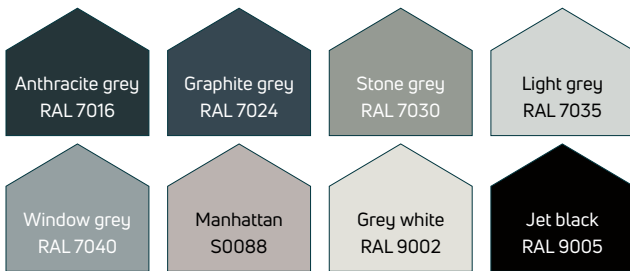

New Colour Palette 2025

Standard

White – Be pure

Shades of Grey

¹ With textured surface
² With rough surface

Back to Nature

Pastel – Life is hard enough

Colour as a Statement

The colours shown here are not binding. For technical reasons, the colour chart may differ from the actual colour.

Additional colours on request!

Please note that special colours may result in longer delivery times.