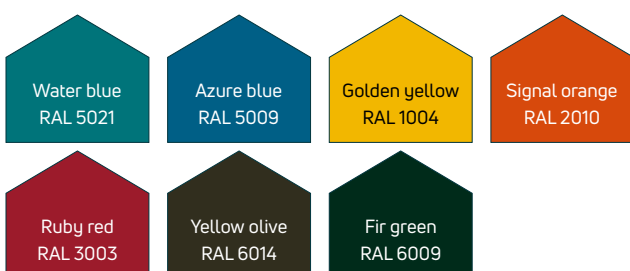

New Colour Palette 2025

Standard

White – Be pure

Shades of Grey

¹ With textured surface
² With rough surface

Back to Nature

Pastel – Life is hard enough

Colour as a Statement

The colours shown here are not binding. For technical reasons, the colour chart may differ from the actual colour.

Additional colours on request!

Please note that special colours may result in longer delivery times.