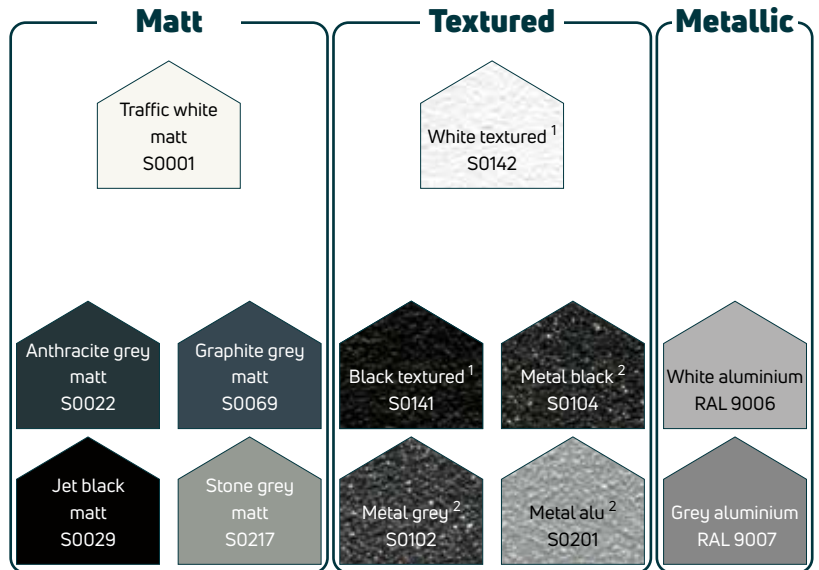

New Colour Palette 2025

Standard

White – Be pure

Shades of Grey

¹ With textured surface
² With rough surface

Back to Nature

Pastel – Life is hard enough

Colour as a Statement

The colours shown here are not binding. For technical reasons, the colour chart may differ from the actual colour.

Additional colours on request!

Please note that special colours may result in longer delivery times.