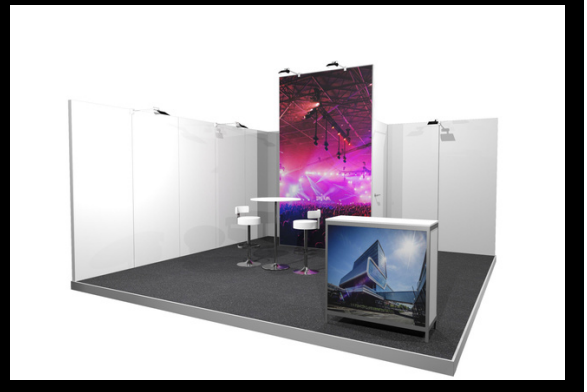

## Boost Package Silver

- 1 High eye-catcher including full colour graphic
- Bar table with 2 stools
- Lockable storage 1x2 meter
- Desk with logo
- Raised floor with luxurious carpet
- Power, lighting, stand cleaning
- 250cm wall height, 350 cm eye-catcher height

## Boost Package Gold

- >1 High eye-catcher including full colour graphic
- >Fully printed back walls
- >Bar table with 2 stools
- >Lockable storage 1x2 meter
- >Desk with logo
- >Raised floor with luxurious carpet
- >Power, lighting, stand cleaning
- >250cm wall height, 350 cm eye-catcher height

## Impact Package Gold

- >Bar table with 2 stools
- >Lockable storage 1x2 meter
- >Table with 4 chairs
- >Desk with logo
- >Raised floor with luxurious carpet
- >Power, lighting, stand cleaning
- >300cm wall height

## Impact Package Diamond

- >Fully printed back walls
- >Bar table with 2 stools
- >Table with 4 chairs
- >Lockable storage 1x2 meter
- >Desk with logo
- >Raised floor with luxurious carpet
- >Power, lighting, stand cleaning
- >300cm wall height