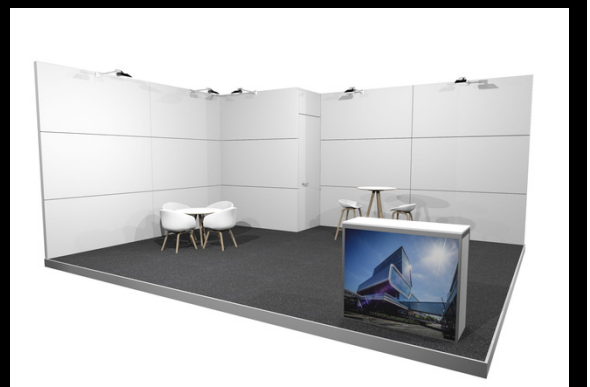

## Boost Package Silver

- 1 High eye-catcher including full colour graphic
- Bar table with 2 stools
- Lockable storage 1x2 meter
- Desk with logo
- Raised floor with luxurious carpet
- Power, lighting, stand cleaning
- 250cm wall height, 350 cm eye-catcher height

## Boost Package Gold

- >1 High eye-catcher including full colour graphic
- >Fully printed back walls
- >Bar table with 2 stools
- >Lockable storage 1x2 meter
- >Desk with logo
- >Raised floor with luxurious carpet
- >Power, lighting, stand cleaning
- >250cm wall height, 350 cm eye-catcher height

## Impact Package Gold

- >Bar table with 2 stools
- >Lockable storage 1x2 meter
- >Table with 4 chairs
- >Desk with logo
- >Raised floor with luxurious carpet
- >Power, lighting, stand cleaning
- >300cm wall height

## Impact Package Diamond

- >Fully printed back walls
- >Bar table with 2 stools
- >Table with 4 chairs
- >Lockable storage 1x2 meter
- >Desk with logo
- >Raised floor with luxurious carpet
- >Power, lighting, stand cleaning
- >300cm wall height