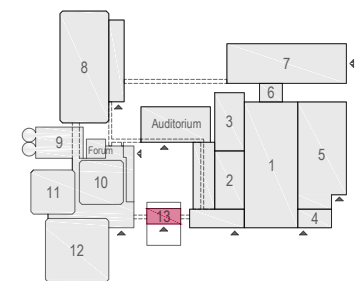

Meubilair:

- 1 table (140x80 cm)
- 6 tables (80x80 cm)
- 8 chairs

Virtual Tour

D.501 - 05

Drawing Number 542
 Date (dd-mm-yy) 01.02.2021
 Scale A3 1:30
 Drawn cadoffice@rai.nl
 Changes / Omissions excepted

Meubilair:

- 1 table (140x80 cm)
- 20 chairs

Virtual Tour

D.501 - 06

Drawing Number 542
 Date (dd-mm-yy) 01.02.2021
 Scale A3 1:30
 Drawn cadoffice@rai.nl
 Changes / Omissions excepted

Symbol Legend

- Emergency Exit
- First Aid
- Fire Extinguisher
- Fire Hose Reel
- Fire Alarm Call Point
- Fire Hydrant
- Event Catering Outlet
- Event Coffee Point
- Female Toilet
- Male Toilet
- Accessible Toilet
- Cloakroom
- RAI Live Screen
- Rigging Point
- Electra & Data
- Water - Tap and Drain
- Drain
- Cable Duct

Meubilair:

- 1 table (140x80 cm)
- 22 chairs

Virtual Tour

D.501 - 07

Drawing Number 542
 Date (dd-mm-yy) 01.02.2021
 Scale A3 1:30
 Drawn cadoffice@rai.nl
 Changes / Omissions excepted

Symbol Legend

- Emergency Exit
- First Aid
- Fire Extinguisher
- Fire Hose Reel
- Fire Alarm Call Point
- Fire Hydrant
- Event Catering Outlet
- Event Coffee Point
- Female Toilet
- Male Toilet
- Accessible Toilet
- Cloakroom
- RAI Live Screen
- Rigging Point
- Electra & Data
- Water - Tap and Drain
- Drain
- Cable Duct

Meubilair:
 - 6 tables (140x80 cm)
 - 12 chairs

Virtual Tour

D.501 - 08

Drawing Number 542
 Date (dd-mm-yy) 01.02.2021
 Scale A3 1:30
 Drawn cadoffice@rai.nl
 Changes / Omissions excepted