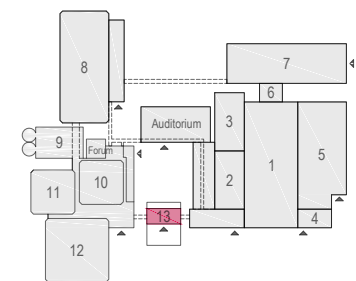

Meubilair:
 - 4 tables (140x80 cm)
 - 20 chairs

Virtual Tour

D.501 - 03

Drawing Number 542
 Date (dd-mm-yy) 01.02.2021
 Scale A3 1:30
 Drawn cadoffice@rai.nl
 Changes / Omissions excepted

Symbol Legend

- Emergency Exit
- First Aid
- Fire Extinguisher
- Fire Hose Reel
- Fire Alarm Call Point
- Fire Hydrant
- Event Catering Outlet
- Event Coffee Point
- Female Toilet
- Male Toilet
- Accessible Toilet
- Cloakroom
- RAI Live Screen
- Rigging Point
- Electra & Data
- Water - Tap and Drain
- Drain
- Cable Duct

Meubilair:
 - 6 tables (140x80 cm)
 - 12 chairs

Virtual Tour

D.501 - 04

Drawing Number 542
 Date (dd-mm-yy) 01.02.2021
 Scale A3 1:47.9791
 Drawn cadoffice@rai.nl
 Changes / Omissions excepted

Symbol Legend

Meubilair:

- 1 table (140x80 cm)
- 6 tables (80x80 cm)
- 8 chairs

Virtual Tour

D.501 - 05

Drawing Number 542
 Date (dd-mm-yy) 01.02.2021
 Scale A3 1:30
 Drawn cadoffice@rai.nl
 Changes / Omissions excepted