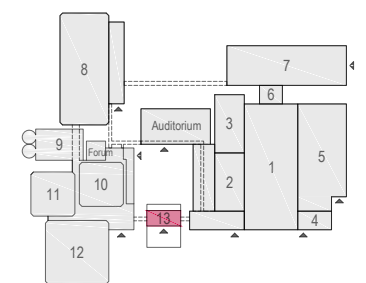

Meubilair:
 - 6 tables (140x80 cm)
 - 12 chairs

Virtual Tour

D.501 - 04

Drawing Number 542
 Date (dd-mm-yy) 01.02.2021
 Scale A3 1:47.9791
 Drawn cadoffice@rai.nl
 Changes / Omissions excepted

Symbol Legend

Meubilair:

- 1 table (140x80 cm)
- 6 tables (80x80 cm)
- 8 chairs

Virtual Tour

D.501 - 05

Drawing Number 542
 Date (dd-mm-yy) 01.02.2021
 Scale A3 1:30
 Drawn cadoffice@rai.nl
 Changes / Omissions excepted

Symbol Legend

- Emergency Exit
- First Aid
- Fire Extinguisher
- Fire Hose Reel
- Fire Alarm Call Point
- Fire Hydrant
- Event Catering Outlet
- Event Coffee Point
- Female Toilet
- Male Toilet
- Accessible Toilet
- Cloakroom
- RAI Live Screen
- Rigging Point
- Electra & Data
- Water - Tap and Drain
- Drain
- Cable Duct

Meubilair:

- 1 table (140x80 cm)
- 20 chairs

Virtual Tour

D.501 - 06

Drawing Number 542
 Date (dd-mm-yy) 01.02.2021
 Scale A3 1:30
 Drawn cadoffice@rai.nl
 Changes / Omissions excepted

Symbol Legend

- Emergency Exit
- First Aid
- Fire Extinguisher
- Fire Hose Reel
- Fire Alarm Call Point
- Fire Hydrant
- Event Catering Outlet
- Event Coffee Point
- Female Toilet
- Male Toilet
- Accessible Toilet
- Cloakroom
- RAI Live Screen
- Rigging Point
- Electra & Data
- Water - Tap and Drain
- Drain
- Cable Duct