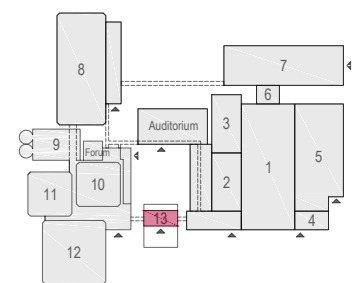

Content

- D501 - 01 Audio-Visual
- D501 - 02 RAI Boardroom style 1 20 pax
- D501 - 03 RAI Cabaret style 1 18 pax
- D501 - 04 RAI Classroom style 1 10 pax
- D501 - 05 RAI Examen style 1 6 pax
- D501 - 06 RAI Theatre style 1 20 pax
- D501 - 07 RAI Theatre style 4 20 pax incl. stage
- D501 - 08 RAI U-shape style 1 10 pax

Virtual Tour

D.501

rai
AMSTERDAM

Drawing Number 542
Date (dd-mm-yy) 01.02.2021
Drawn cadoffice@rai.nl
Changes / Omissions excepted

Symbol Legend

- Emergency Exit
- First Aid
- Fire Extinguisher
- Fire Hose Reel
- Fire Alarm Call Point
- Fire Hydrant
- Event Catering Outlet
- Event Coffee Point
- Female Toilet
- Male Toilet
- Accessible Toilet
- Cloakroom
- RAI Live Screen
- Rigging Point
- Electra & Data
- Water - Tap and Drain
- Drain
- Cable Duct

Virtual Tour

D.501 - 01

Drawing Number 542
 Date (dd-mm-yy) 01.02.2021
 Scale A3 1:30
 Drawn cadoffice@rai.nl
 Changes / Omissions excepted

Symbol Legend

- Emergency Exit
- First Aid
- Fire Extinguisher
- Fire Hose Reel
- Fire Alarm Call Point
- Fire Hydrant
- Event Catering Outlet
- Event Coffee Point
- Female Toilet
- Male Toilet
- Accessible Toilet
- Cloakroom
- RAI Live Screen
- Rigging Point
- Electra & Data
- Water - Tap and Drain
- Drain
- Cable Duct

Meubilair:
 - 1 tables
 - 11 chairs

Virtual Tour

D.501 - 01

Drawing Number 542
 Date (dd-mm-yy) 01.02.2021
 Scale A3 1:30
 Drawn cadoffice@rai.nl
 Changes / Omissions excepted

Symbol Legend

- Emergency Exit
- First Aid
- Fire Extinguisher
- Fire Hose Reel
- Fire Alarm Call Point
- Fire Hydrant
- Event Catering Outlet
- Event Coffee Point
- Female Toilet
- Male Toilet
- Accessible Toilet
- Cloakroom
- RAI Live Screen
- Rigging Point
- Electra & Data
- Water - Tap and Drain
- Drain
- Cable Duct