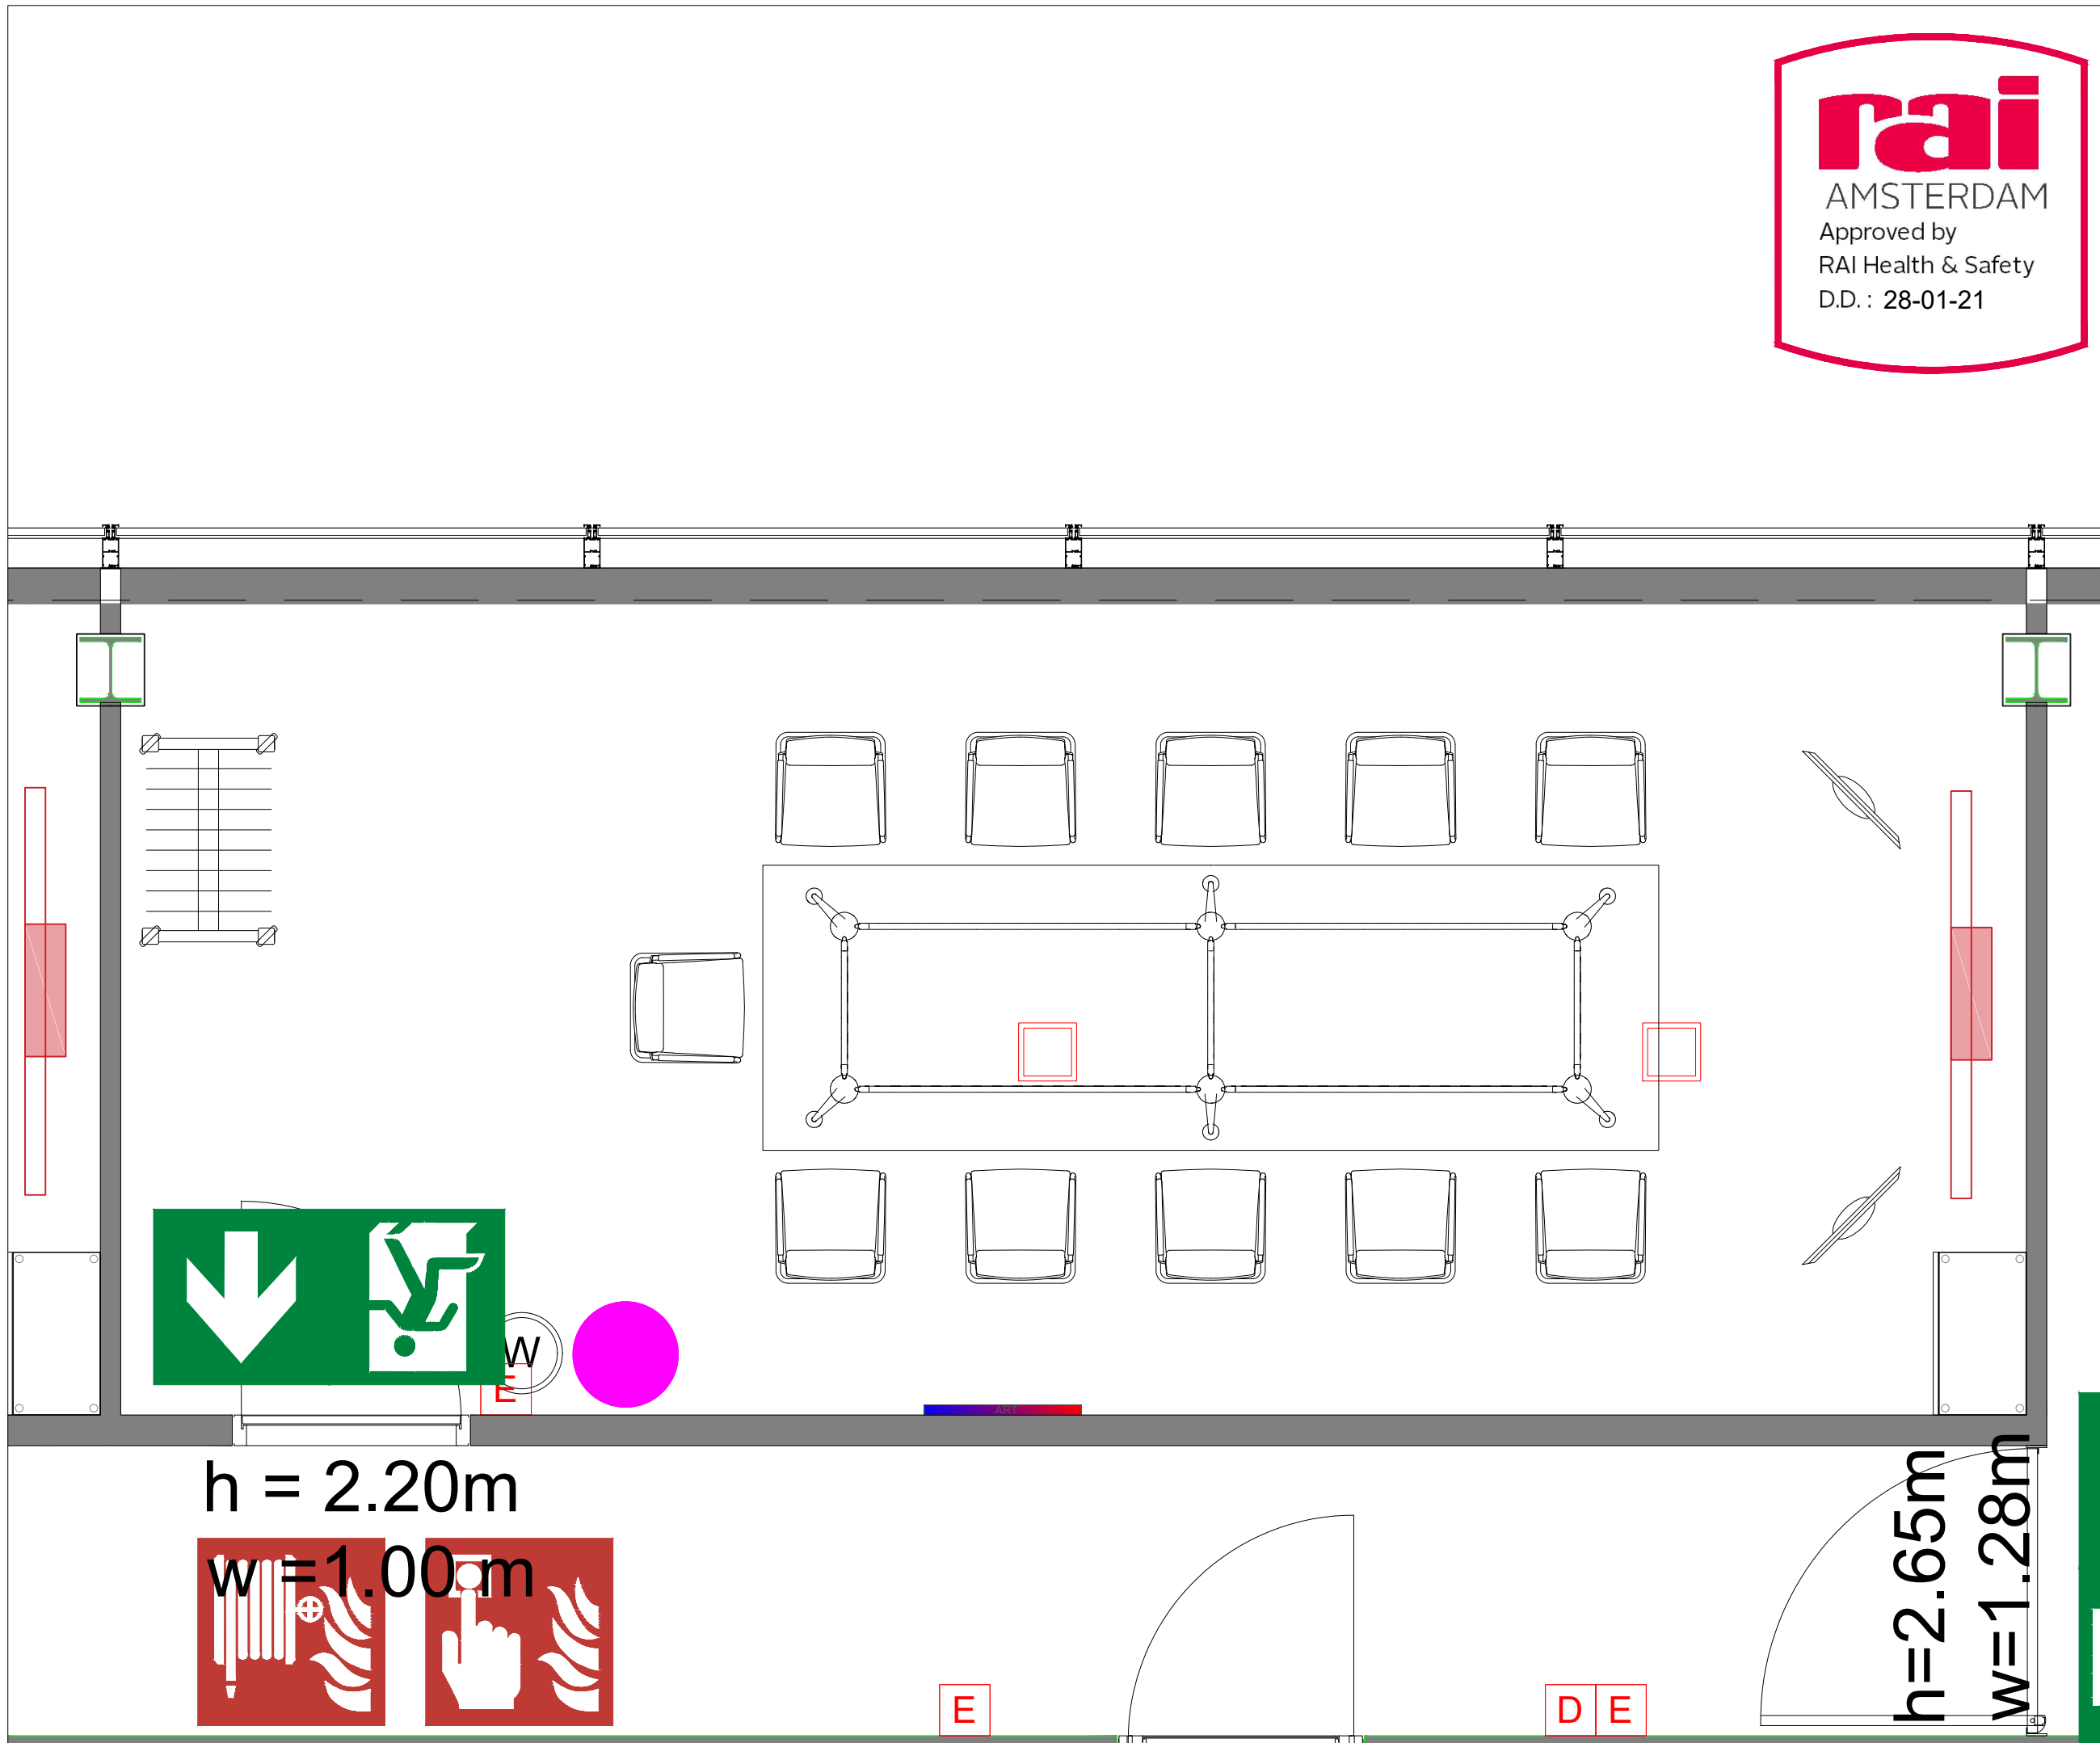

Meubilair:
 - 1 tables
 - 11 chairs

Virtual Tour

D.501 - 01

Drawing Number 542
 Date (dd-mm-yy) 01.02.2021
 Scale A3 1:30
 Drawn cadoffice@rai.nl
 Changes / Omissions excepted

Symbol Legend

- Emergency Exit
- First Aid
- Fire Extinguisher
- Fire Hose Reel
- Fire Alarm Call Point
- Fire Hydrant
- Event Catering Outlet
- Event Coffee Point
- Female Toilet
- Male Toilet
- Accessible Toilet
- Cloakroom
- RAI Live Screen
- Rigging Point
- Electra & Data
- Water - Tap and Drain
- Drain
- Cable Duct

Meubilair:
 - 4 tables (140x80 cm)
 - 20 chairs

Virtual Tour

D.501 - 03

Drawing Number 542
 Date (dd-mm-yy) 01.02.2021
 Scale A3 1:30
 Drawn cadoffice@rai.nl
 Changes / Omissions excepted

Symbol Legend

- Emergency Exit
- First Aid
- Fire Extinguisher
- Fire Hose Reel
- Fire Alarm Call Point
- Fire Hydrant
- Event Catering Outlet
- Event Coffee Point
- Female Toilet
- Male Toilet
- Accessible Toilet
- Cloakroom
- RAI Live Screen
- Rigging Point
- Electra & Data
- Water - Tap and Drain
- Drain
- Cable Duct