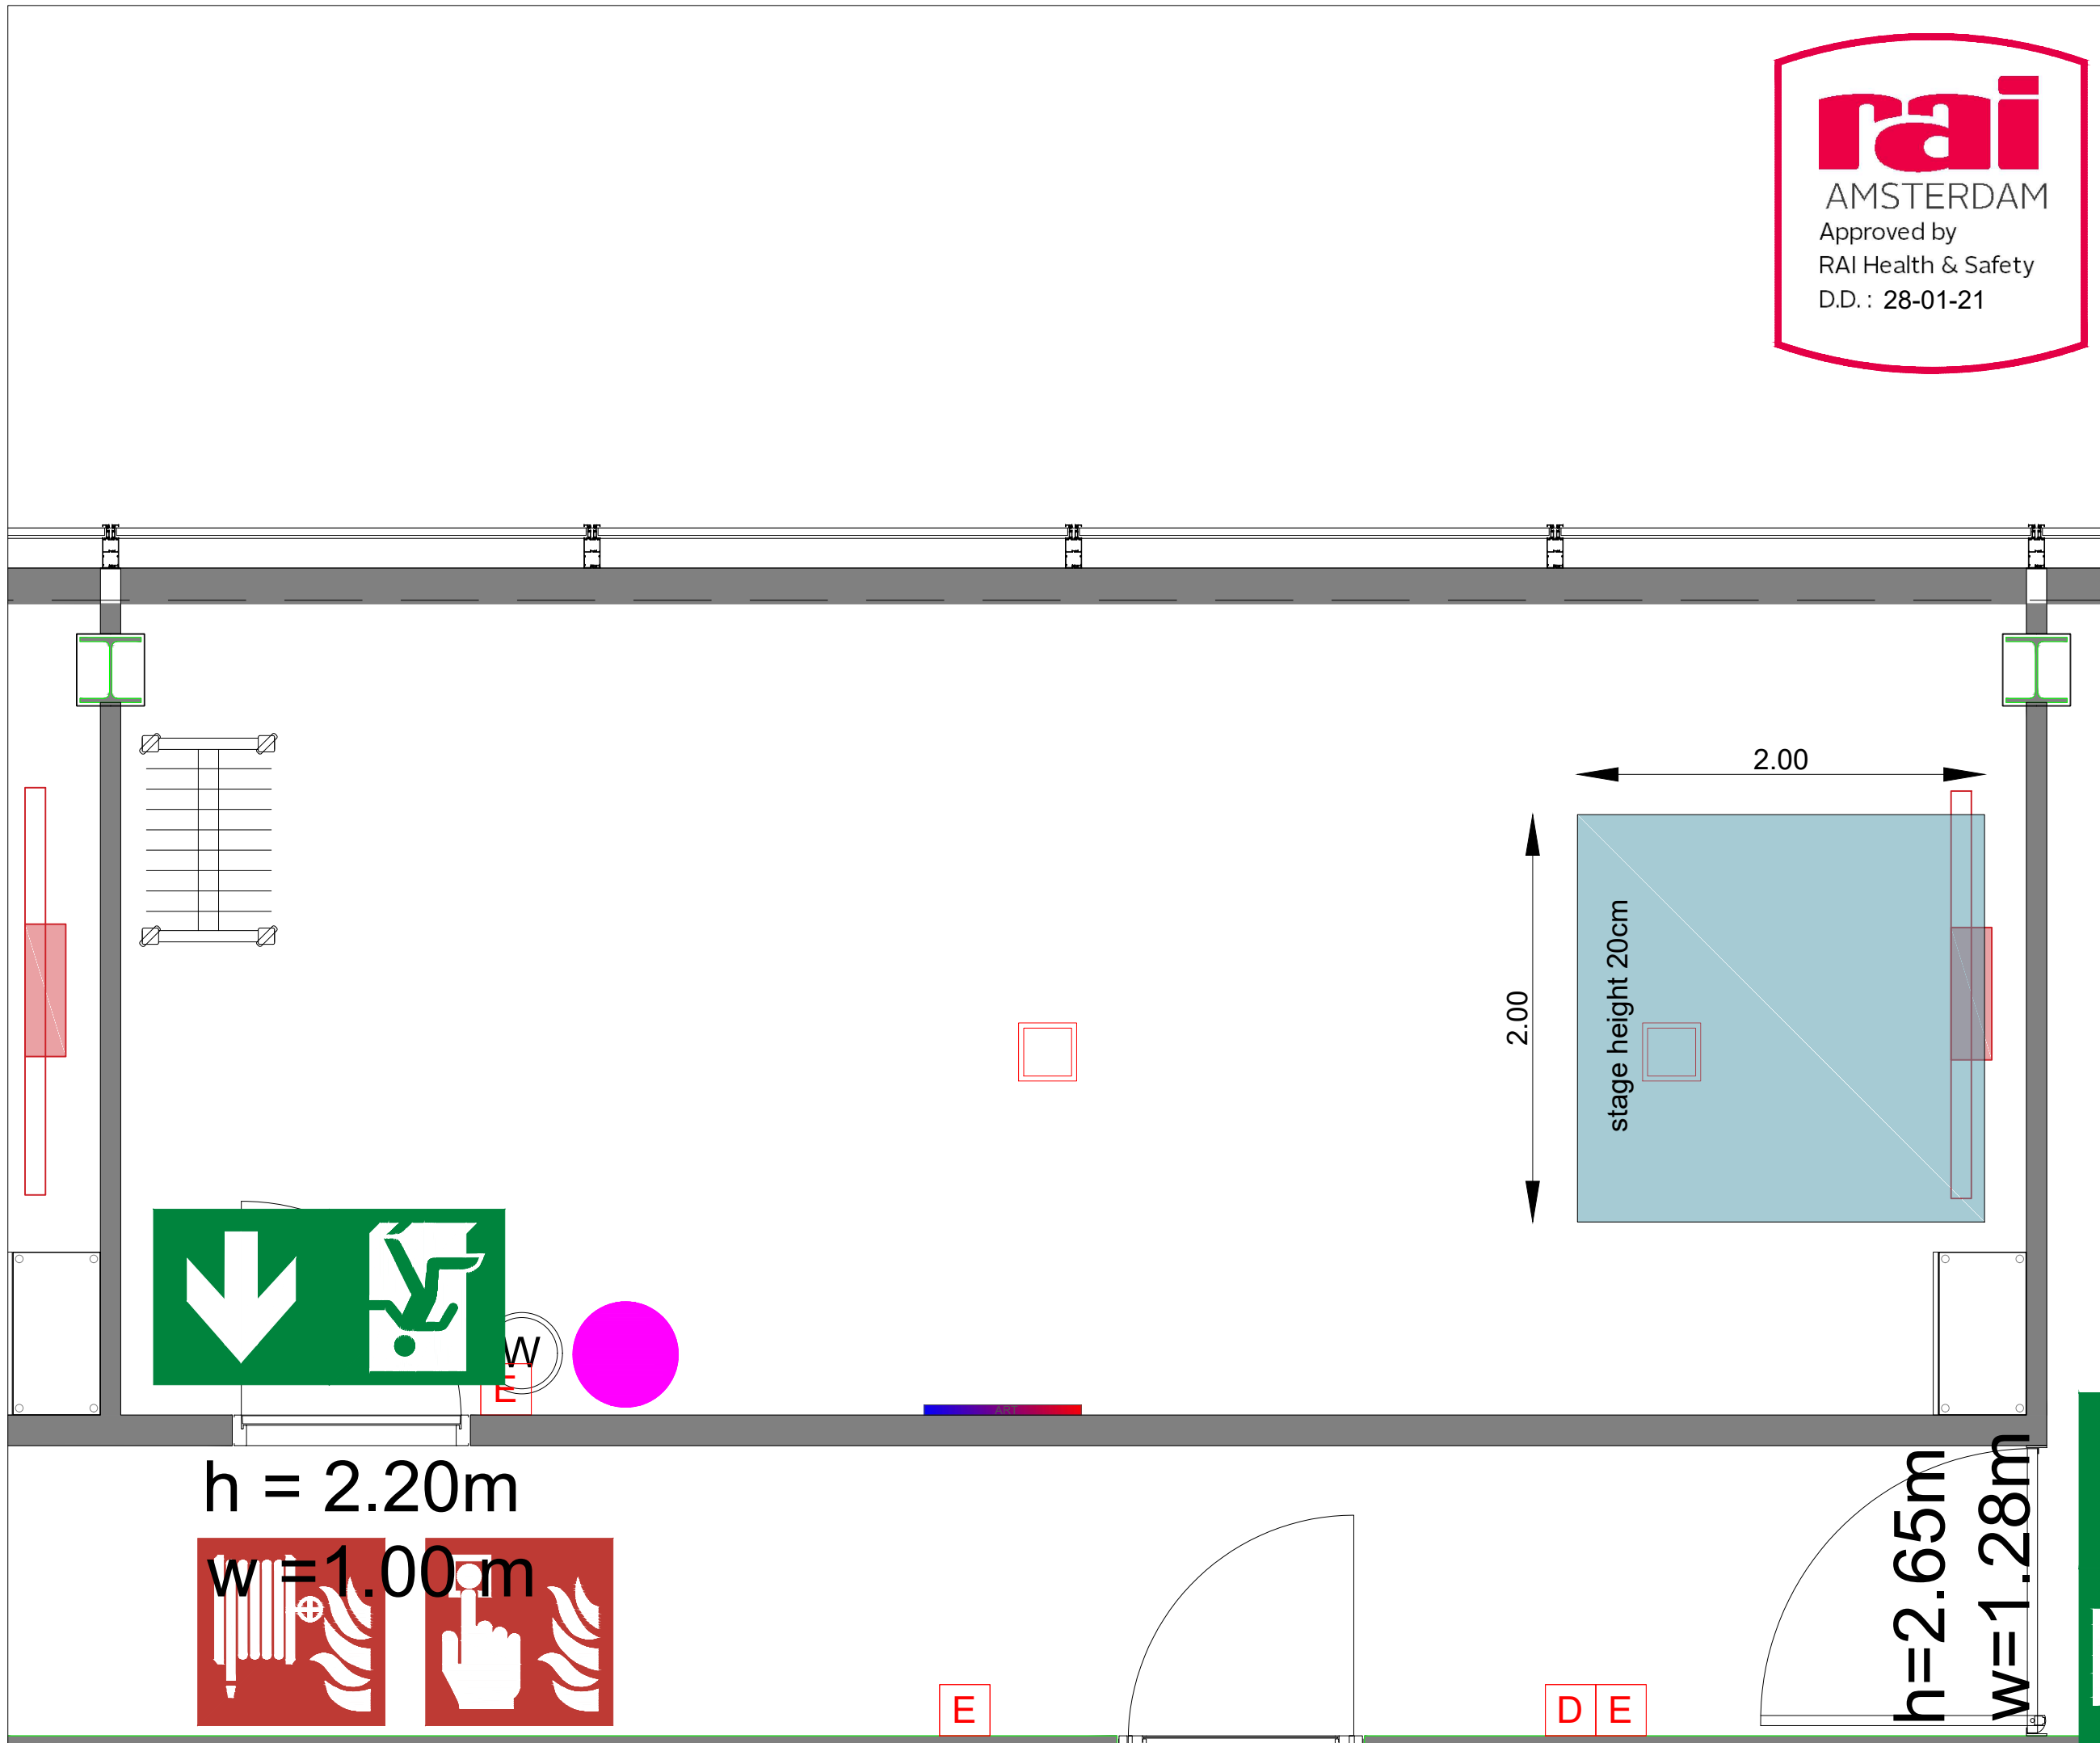

Virtual Tour

D.501

rai
AMSTERDAM

Drawing Number 542
Date (dd-mm-yy) 01.02.2021
Drawn cadoffice@rai.nl
Changes / Omissions excepted

Symbol Legend

- Emergency Exit
- First Aid
- Fire Extinguisher
- Fire Hose Reel
- Fire Alarm Call Point
- Fire Hydrant
- Event Catering Outlet
- Event Coffee Point
- Female Toilet
- Male Toilet
- Accessible Toilet
- Cloakroom
- RAI Live Screen
- Rigging Point
- Electra & Data
- Water - Tap and Drain
- Drain
- Cable Duct

Virtual Tour

D.501 - 01

Drawing Number 542
 Date (dd-mm-yy) 01.02.2021
 Scale A3 1:30
 Drawn cadoffice@rai.nl
 Changes / Omissions excepted

Symbol Legend

- Emergency Exit
- First Aid
- Fire Extinguisher
- Fire Hose Reel
- Fire Alarm Call Point
- Fire Hydrant
- Event Catering Outlet
- Event Coffee Point
- Female Toilet
- Male Toilet
- Accessible Toilet
- Cloakroom
- RAI Live Screen
- Rigging Point
- Electra & Data
- Water - Tap and Drain
- Drain
- Cable Duct

Meubilair:
 - 1 tables
 - 11 chairs

Virtual Tour

D.501 - 01

Drawing Number 542
 Date (dd-mm-yy) 01.02.2021
 Scale A3 1:30
 Drawn cadoffice@rai.nl
 Changes / Omissions excepted

Symbol Legend

- Emergency Exit
- First Aid
- Fire Extinguisher
- Fire Hose Reel
- Fire Alarm Call Point
- Fire Hydrant
- Event Catering Outlet
- Event Coffee Point
- Female Toilet
- Male Toilet
- Accessible Toilet
- Cloakroom
- RAI Live Screen
- Rigging Point
- Electra & Data
- Water - Tap and Drain
- Drain
- Cable Duct