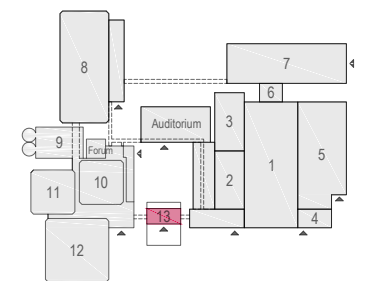

Virtual Tour

D.501 - 01

Drawing Number 542
 Date (dd-mm-yy) 01.02.2021
 Scale A3 1:30
 Drawn cadoffice@rai.nl
 Changes / Omissions excepted

Symbol Legend

- Emergency Exit
- First Aid
- Fire Extinguisher
- Fire Hose Reel
- Fire Alarm Call Point
- Fire Hydrant
- Event Catering Outlet
- Event Coffee Point
- Female Toilet
- Male Toilet
- Accessible Toilet
- Cloakroom
- RAI Live Screen
- Rigging Point
- Electra & Data
- Water - Tap and Drain
- Drain
- Cable Duct

Meubilair:
 - 1 tables
 - 11 chairs

Virtual Tour

D.501 - 01

Drawing Number 542
 Date (dd-mm-yy) 01.02.2021
 Scale A3 1:30
 Drawn cadoffice@rai.nl
 Changes / Omissions excepted

Symbol Legend

- Emergency Exit
- First Aid
- Fire Extinguisher
- Fire Hose Reel
- Fire Alarm Call Point
- Fire Hydrant
- Event Catering Outlet
- Event Coffee Point
- Female Toilet
- Male Toilet
- Accessible Toilet
- Cloakroom
- RAI Live Screen
- Rigging Point
- Electra & Data
- Water - Tap and Drain
- Drain
- Cable Duct

Meubilair:
 - 4 tables (140x80 cm)
 - 20 chairs

Virtual Tour

D.501 - 03

Drawing Number 542
 Date (dd-mm-yy) 01.02.2021
 Scale A3 1:30
 Drawn cadoffice@rai.nl
 Changes / Omissions excepted

Symbol Legend

- Emergency Exit
- First Aid
- Fire Extinguisher
- Fire Hose Reel
- Fire Alarm Call Point
- Fire Hydrant
- Event Catering Outlet
- Event Coffee Point
- Female Toilet
- Male Toilet
- Accessible Toilet
- Cloakroom
- RAI Live Screen
- Rigging Point
- Electra & Data
- Water - Tap and Drain
- Drain
- Cable Duct