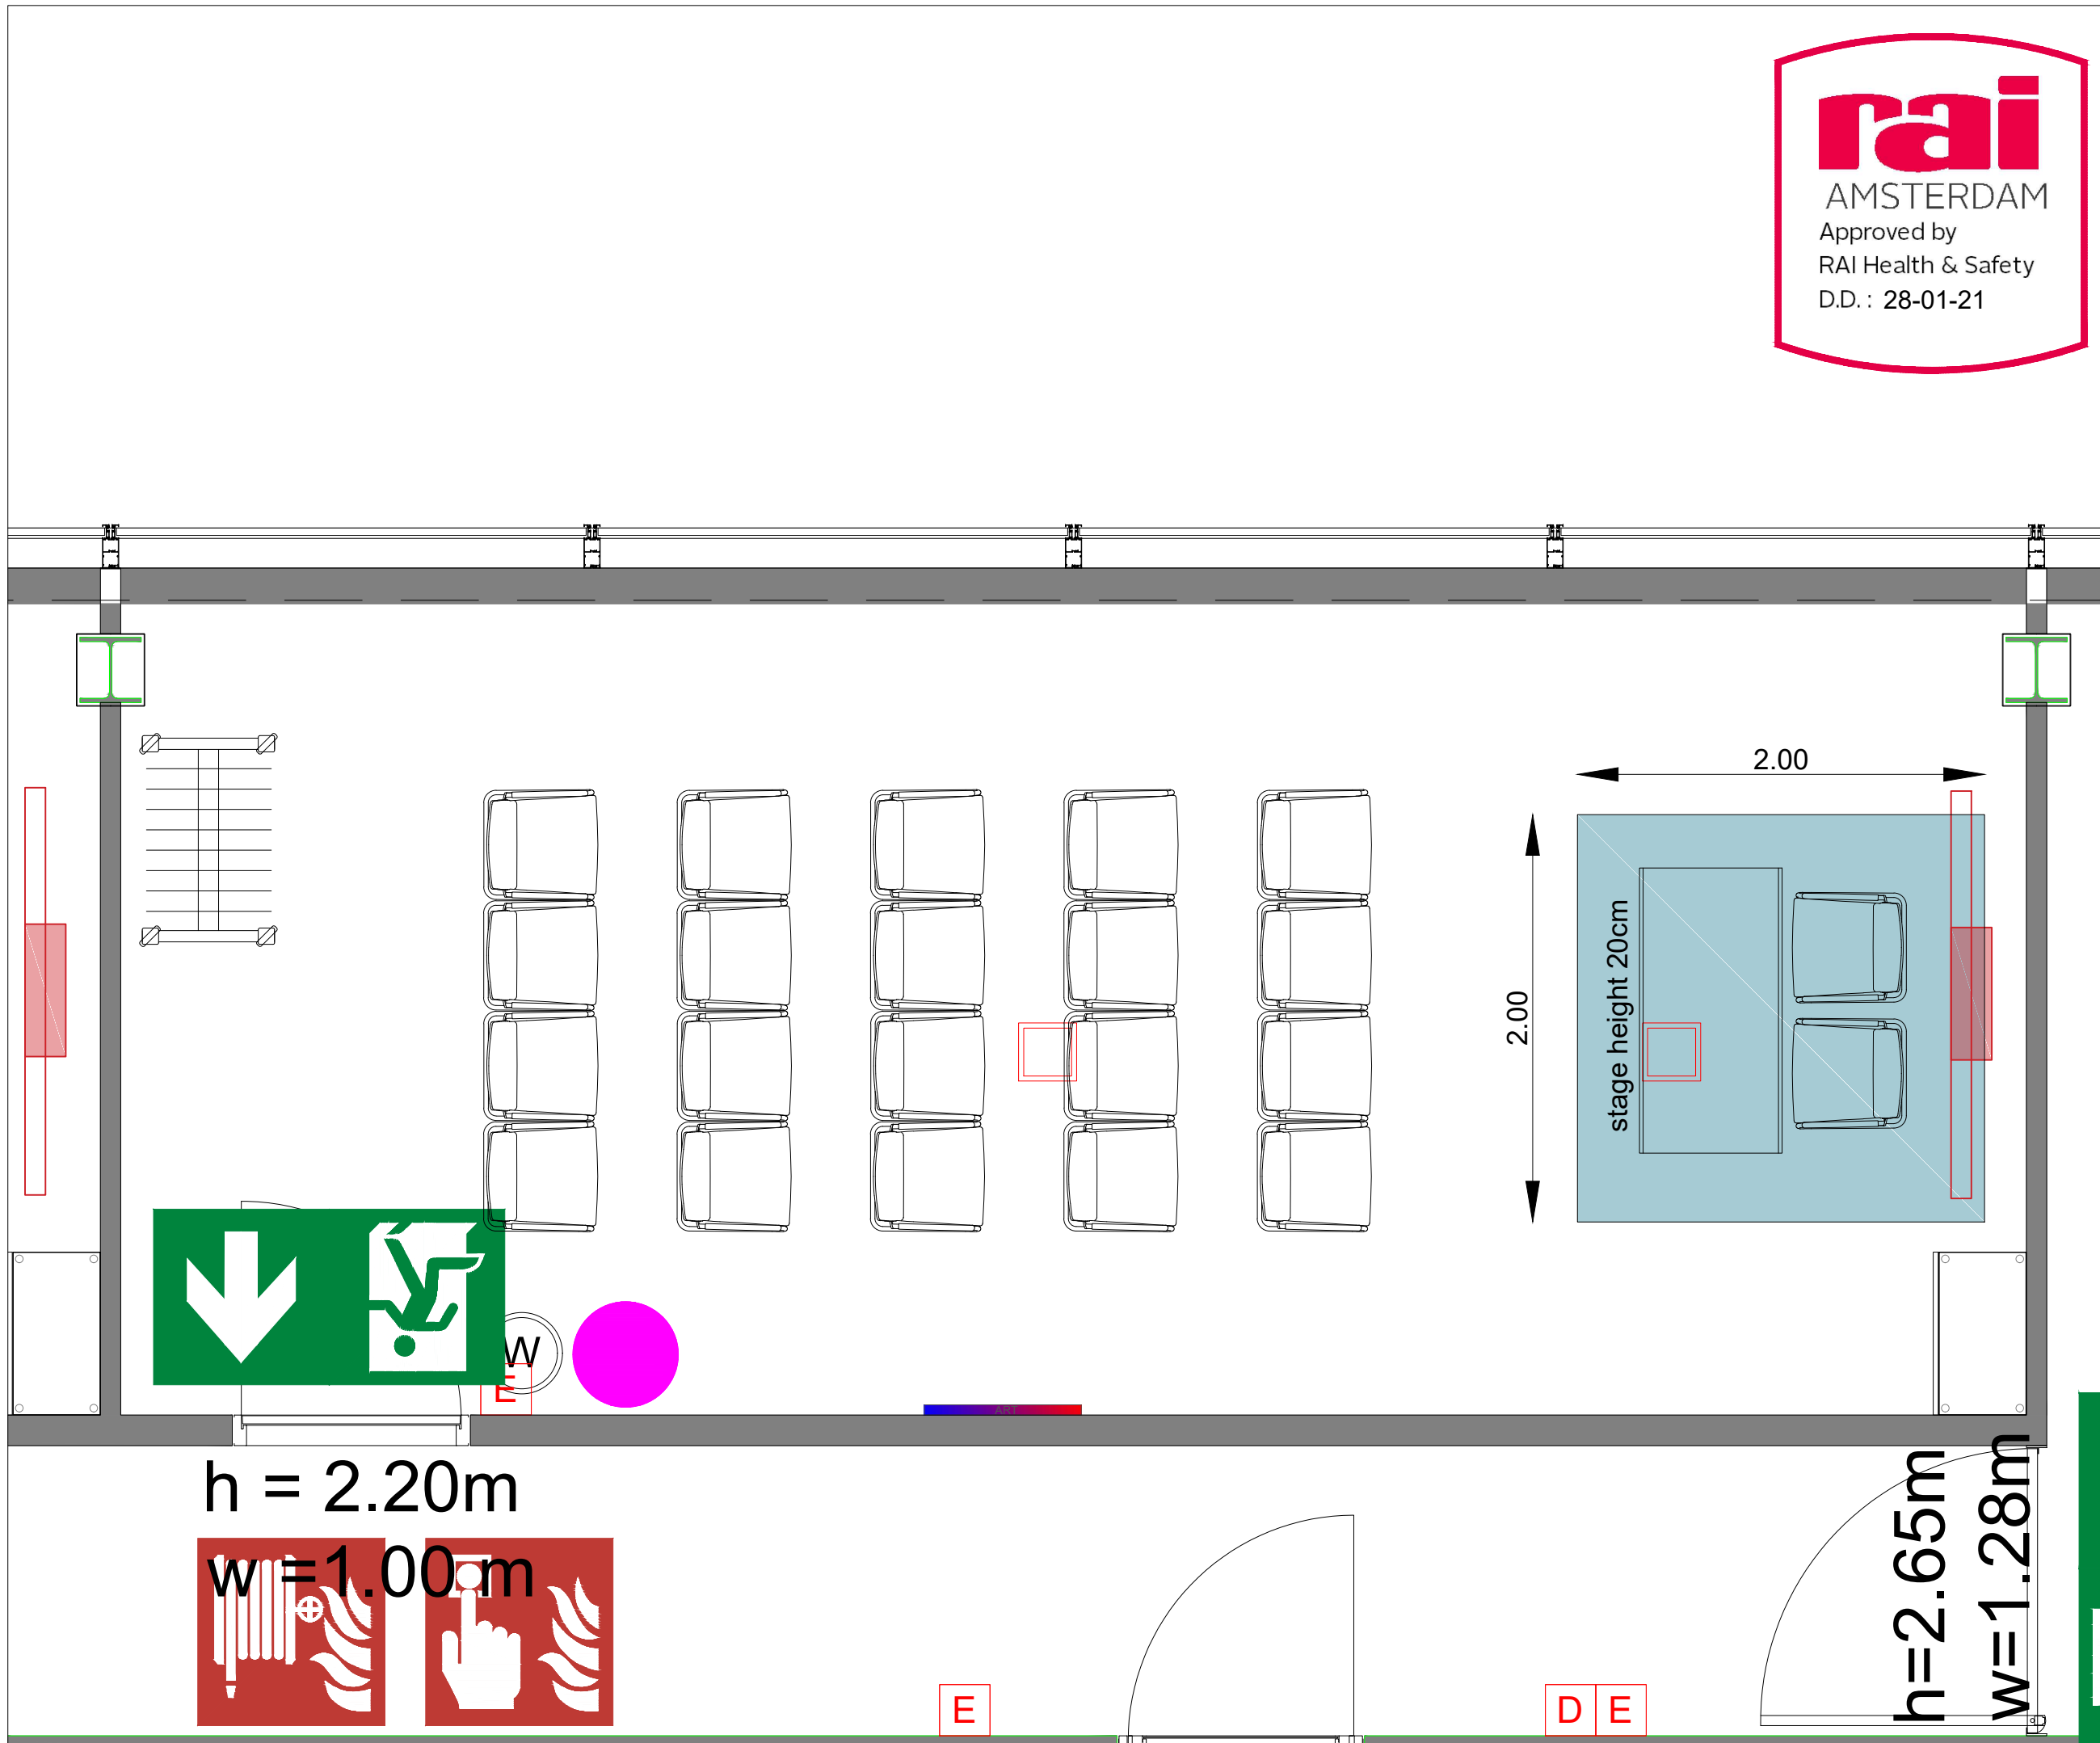

Meubilair:

- 1 table (140x80 cm)
- 20 chairs

Virtual Tour

D.501 - 06

Drawing Number 542
 Date (dd-mm-yy) 01.02.2021
 Scale A3 1:30
 Drawn cadoffice@rai.nl
 Changes / Omissions excepted

Symbol Legend

- Emergency Exit
- First Aid
- Fire Extinguisher
- Fire Hose Reel
- Fire Alarm Call Point
- Fire Hydrant
- Event Catering Outlet
- Event Coffee Point
- Female Toilet
- Male Toilet
- Accessible Toilet
- Cloakroom
- RAI Live Screen
- Rigging Point
- Electra & Data
- Water - Tap and Drain
- Drain
- Cable Duct

Meubilair:

- 1 table (140x80 cm)
- 22 chairs

Virtual Tour

D.501 - 07

Drawing Number 542
 Date (dd-mm-yy) 01.02.2021
 Scale A3 1:30
 Drawn cadoffice@rai.nl
 Changes / Omissions excepted

Symbol Legend

- Emergency Exit
- First Aid
- Fire Extinguisher
- Fire Hose Reel
- Fire Alarm Call Point
- Fire Hydrant
- Event Catering Outlet
- Event Coffee Point
- Female Toilet
- Male Toilet
- Accessible Toilet
- Cloakroom
- RAI Live Screen
- Rigging Point
- Electra & Data
- Water - Tap and Drain
- Drain
- Cable Duct

Meubilair:
 - 6 tables (140x80 cm)
 - 12 chairs

Virtual Tour

D.501 - 08

Drawing Number 542
 Date (dd-mm-yy) 01.02.2021
 Scale A3 1:30
 Drawn cadoffice@rai.nl
 Changes / Omissions excepted