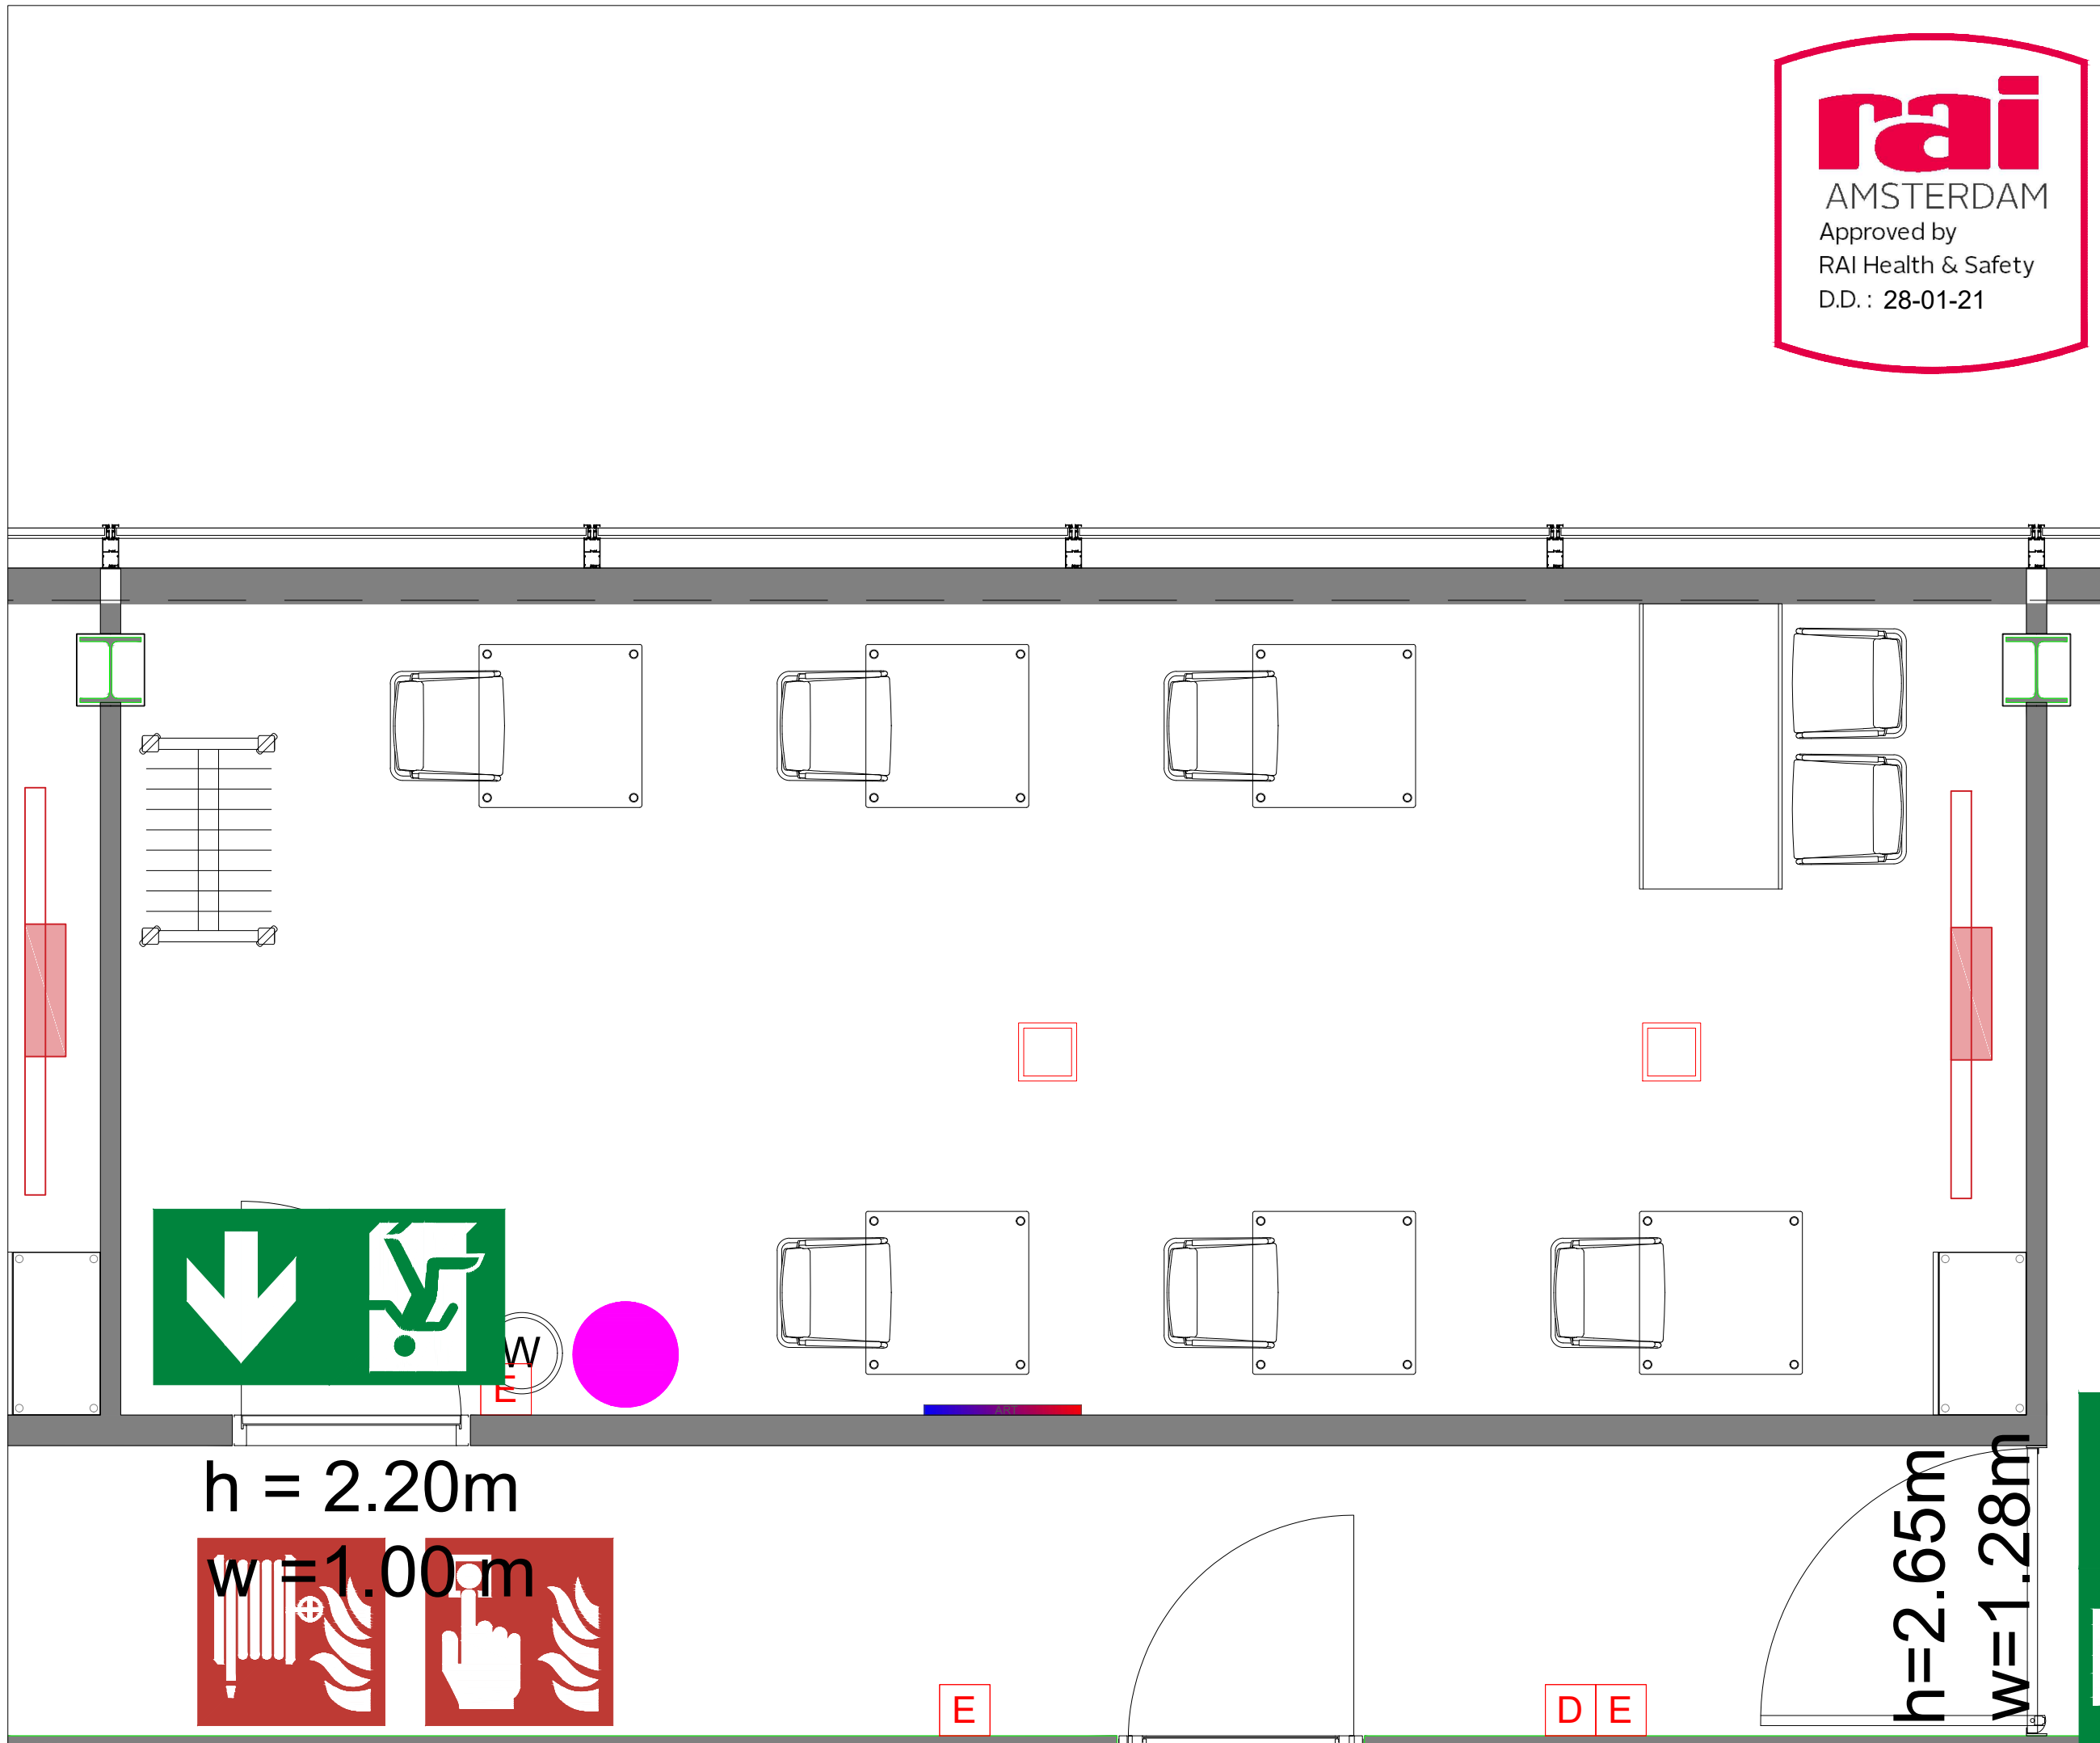

Meubilair:

- 1 table (140x80 cm)
- 6 tables (80x80 cm)
- 8 chairs

Virtual Tour

D.501 - 05

Drawing Number 542
 Date (dd-mm-yy) 01.02.2021
 Scale A3 1:30
 Drawn cadoffice@rai.nl
 Changes / Omissions excepted

Symbol Legend

- Emergency Exit
- First Aid
- Fire Extinguisher
- Fire Hose Reel
- Fire Alarm Call Point
- Fire Hydrant
- Event Catering Outlet
- Event Coffee Point
- Female Toilet
- Male Toilet
- Accessible Toilet
- Cloakroom
- RAI Live Screen
- Rigging Point
- Electra & Data
- Water - Tap and Drain
- Drain
- Cable Duct

Meubilair:

- 1 table (140x80 cm)
- 20 chairs

Virtual Tour

D.501 - 06

Drawing Number 542
 Date (dd-mm-yy) 01.02.2021
 Scale A3 1:30
 Drawn cadoffice@rai.nl
 Changes / Omissions excepted

Symbol Legend

- Emergency Exit
- First Aid
- Fire Extinguisher
- Fire Hose Reel
- Fire Alarm Call Point
- Fire Hydrant
- Event Catering Outlet
- Event Coffee Point
- Female Toilet
- Male Toilet
- Accessible Toilet
- Cloakroom
- RAI Live Screen
- Rigging Point
- Electra & Data
- Water - Tap and Drain
- Drain
- Cable Duct

Meubilair:

- 1 table (140x80 cm)
- 22 chairs

Virtual Tour

D.501 - 07

Drawing Number 542
 Date (dd-mm-yy) 01.02.2021
 Scale A3 1:30
 Drawn cadoffice@rai.nl
 Changes / Omissions excepted

Symbol Legend

- Emergency Exit
- First Aid
- Fire Extinguisher
- Fire Hose Reel
- Fire Alarm Call Point
- Fire Hydrant
- Event Catering Outlet
- Event Coffee Point
- Female Toilet
- Male Toilet
- Accessible Toilet
- Cloakroom
- RAI Live Screen
- Rigging Point
- Electra & Data
- Water - Tap and Drain
- Drain
- Cable Duct