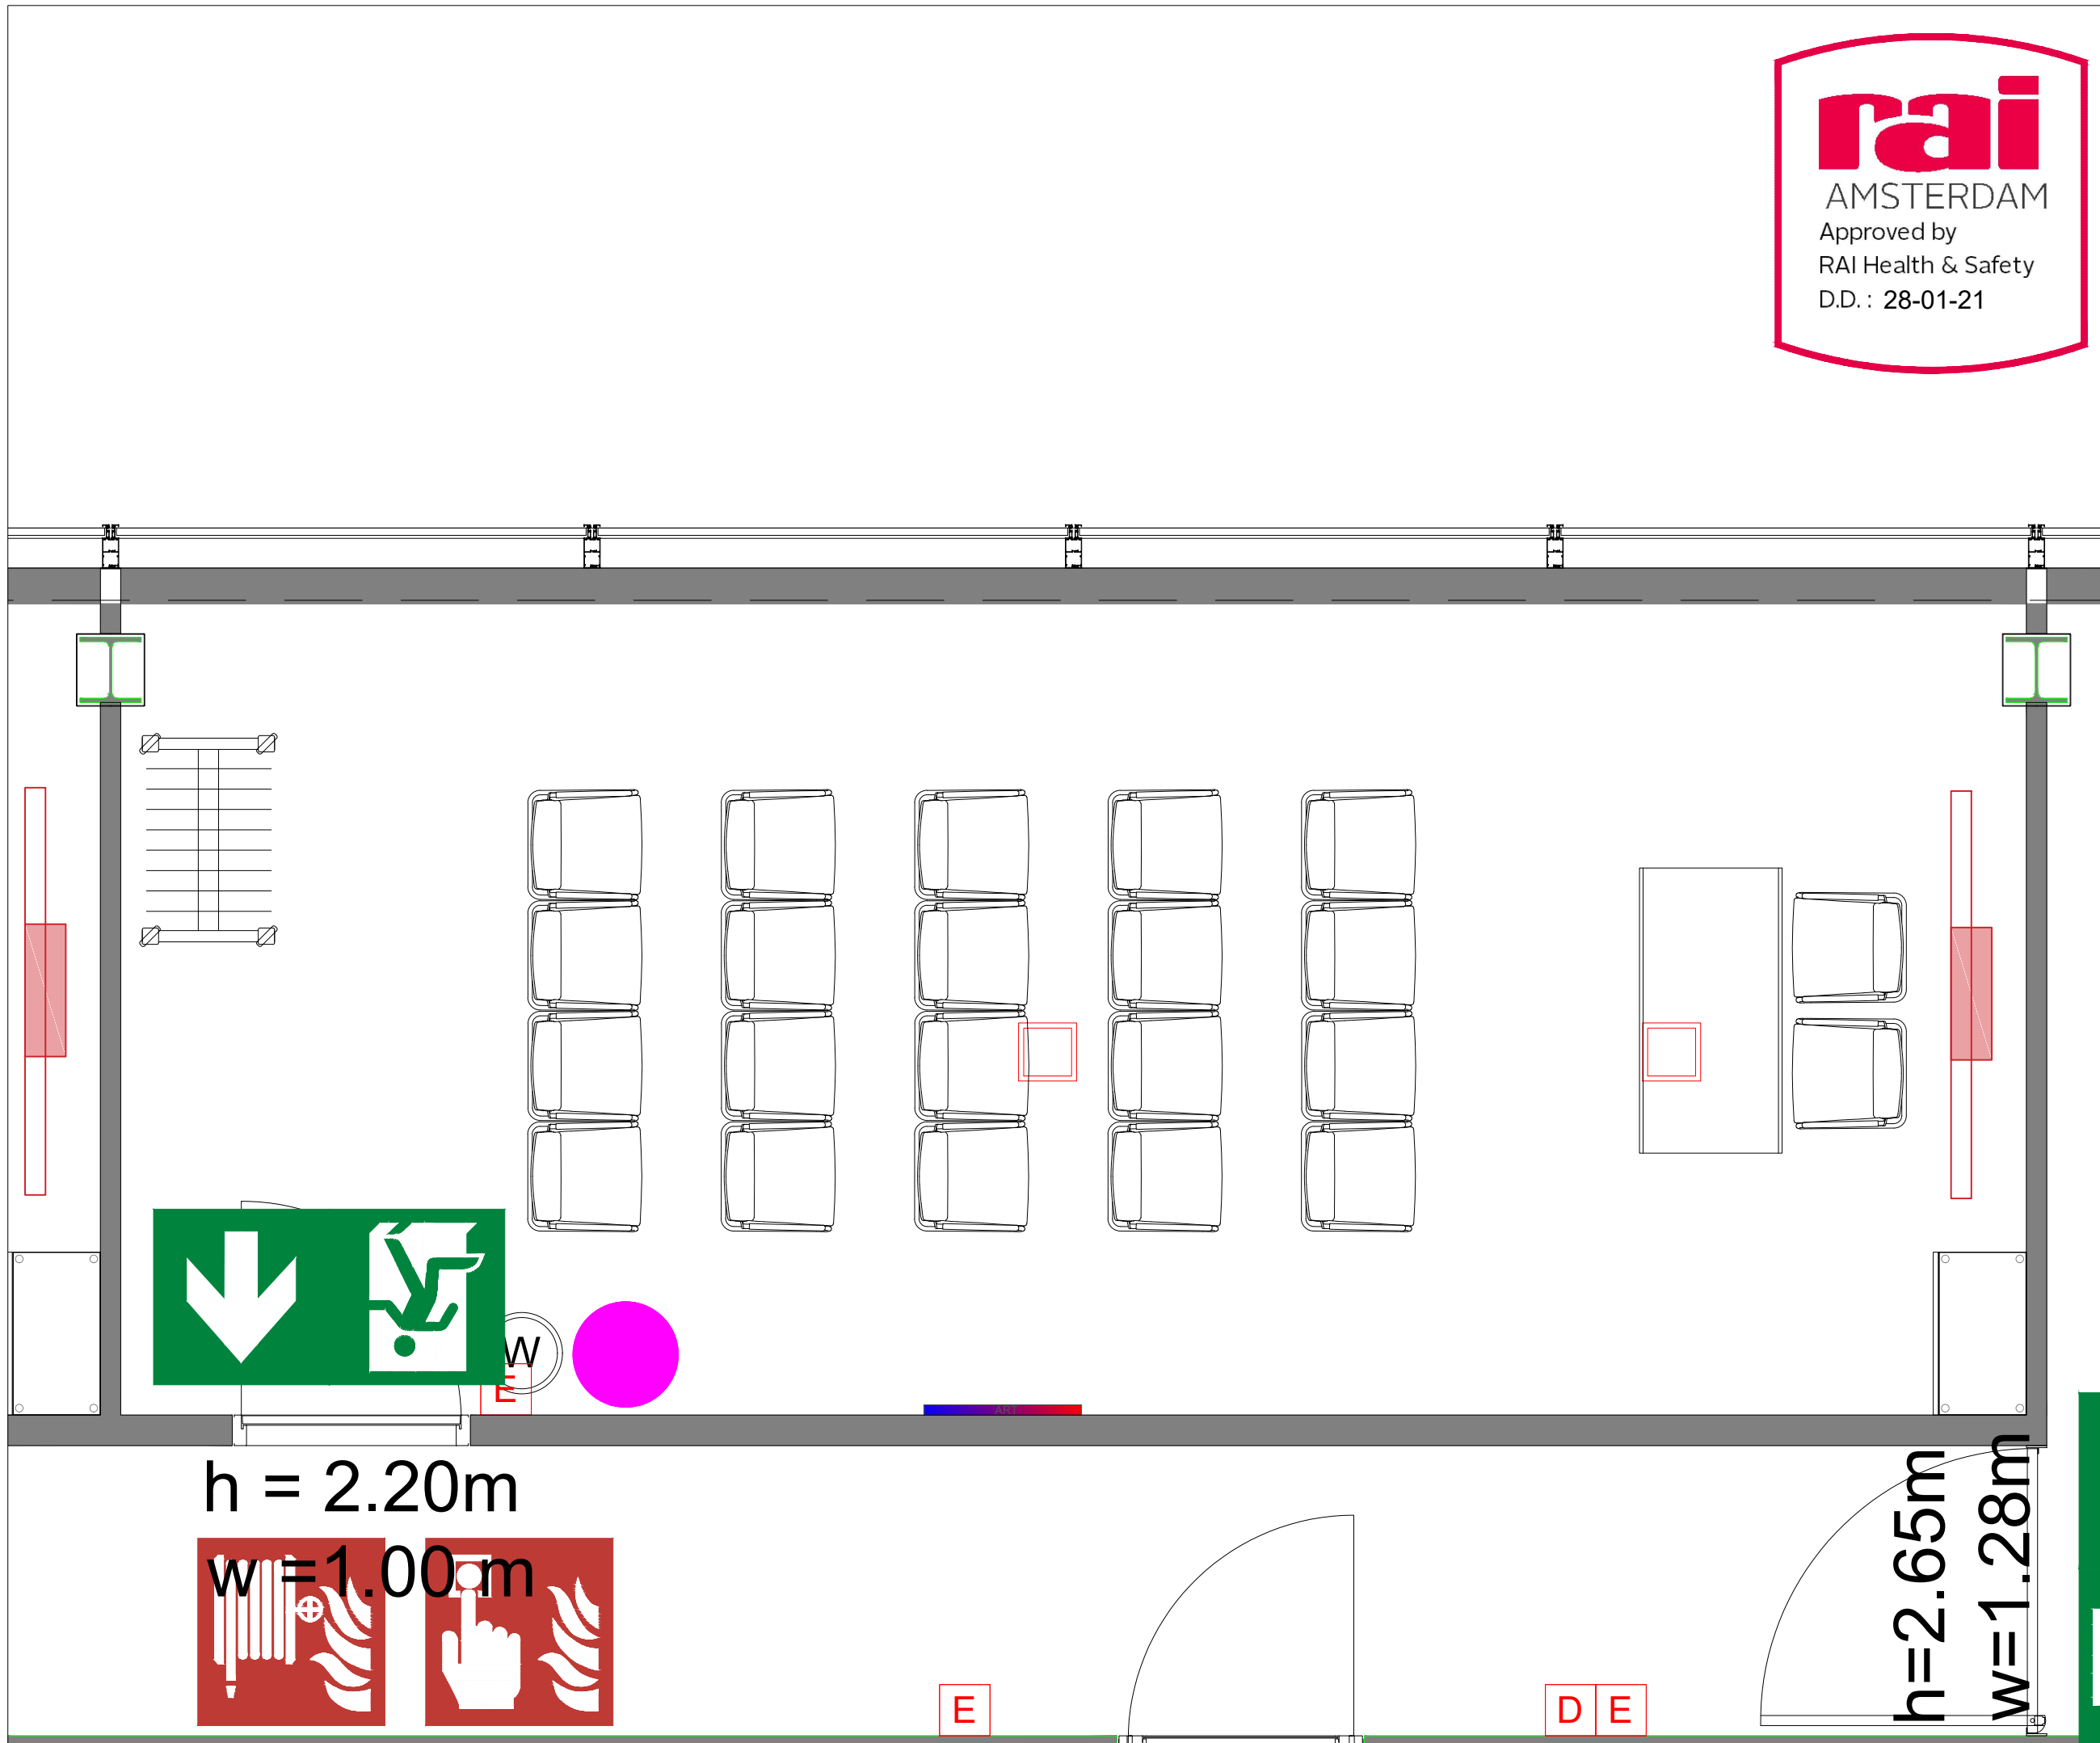

Meubilair:

- 1 table (140x80 cm)
- 20 chairs

Virtual Tour

D.501 - 06

Drawing Number 542
 Date (dd-mm-yy) 01.02.2021
 Scale A3 1:30
 Drawn cadoffice@rai.nl
 Changes / Omissions excepted

Symbol Legend

- Emergency Exit
- First Aid
- Fire Extinguisher
- Fire Hose Reel
- Fire Alarm Call Point
- Fire Hydrant
- Event Catering Outlet
- Event Coffee Point
- Female Toilet
- Male Toilet
- Accessible Toilet
- Cloakroom
- RAI Live Screen
- Rigging Point
- Electra & Data
- Water - Tap and Drain
- Drain
- Cable Duct

Meubilair:

- 1 table (140x80 cm)
- 22 chairs

Virtual Tour

D.501 - 07

Drawing Number 542
 Date (dd-mm-yy) 01.02.2021
 Scale A3 1:30
 Drawn cadoffice@rai.nl
 Changes / Omissions excepted

Symbol Legend

- Emergency Exit
- First Aid
- Fire Extinguisher
- Fire Hose Reel
- Fire Alarm Call Point
- Fire Hydrant
- Event Catering Outlet
- Event Coffee Point
- Female Toilet
- Male Toilet
- Accessible Toilet
- Cloakroom
- RAI Live Screen
- Rigging Point
- Electra & Data
- Water - Tap and Drain
- Drain
- Cable Duct

Meubilair:
 - 6 tables (140x80 cm)
 - 12 chairs

Virtual Tour

D.501 - 08

Drawing Number 542
 Date (dd-mm-yy) 01.02.2021
 Scale A3 1:30
 Drawn cadoffice@rai.nl
 Changes / Omissions excepted