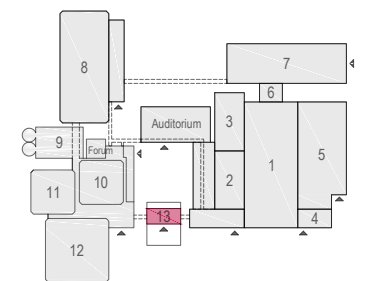

Meubilair:
 - 1 tables
 - 11 chairs

Virtual Tour

D.501 - 01

Drawing Number 542
 Date (dd-mm-yy) 01.02.2021
 Scale A3 1:30
 Drawn cadoffice@rai.nl
 Changes / Omissions excepted

Symbol Legend

- Emergency Exit
- First Aid
- Fire Extinguisher
- Fire Hose Reel
- Fire Alarm Call Point
- Fire Hydrant
- Event Catering Outlet
- Event Coffee Point
- Female Toilet
- Male Toilet
- Accessible Toilet
- Cloakroom
- RAI Live Screen
- Rigging Point
- Electra & Data
- Water - Tap and Drain
- Drain
- Cable Duct

Meubilair:
 - 4 tables (140x80 cm)
 - 20 chairs

Virtual Tour

D.501 - 03

Drawing Number 542
 Date (dd-mm-yy) 01.02.2021
 Scale A3 1:30
 Drawn cadoffice@rai.nl
 Changes / Omissions excepted

Symbol Legend

- Emergency Exit
- First Aid
- Fire Extinguisher
- Fire Hose Reel
- Fire Alarm Call Point
- Fire Hydrant
- Event Catering Outlet
- Event Coffee Point
- Female Toilet
- Male Toilet
- Accessible Toilet
- Cloakroom
- RAI Live Screen
- Rigging Point
- Electra & Data
- Water - Tap and Drain
- Drain
- Cable Duct

Meubilair:
 - 6 tables (140x80 cm)
 - 12 chairs

Virtual Tour

D.501 - 04

Drawing Number 542
 Date (dd-mm-yy) 01.02.2021
 Scale A3 1:47.9791
 Drawn cadoffice@rai.nl
 Changes / Omissions excepted

Symbol Legend