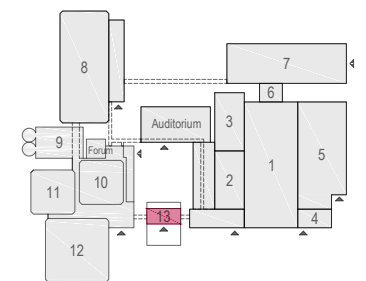

Symbol Legend

- Emergency Exit
- First Aid
- Fire Extinguisher
- Fire Hose Reel
- Fire Alarm Call Point
- Fire Hydrant
- Event Catering Outlet
- Event Coffee Point
- Female Toilet
- Male Toilet
- Accessible Toilet
- Cloakroom
- RAI Live Screen
- Rigging Point
- Electra & Data
- Water - Tap and Drain
- Drain
- Cable Duct

Meubilair:
 - 1 tables
 - 11 chairs

Virtual Tour

D.501 - 01

Drawing Number 542
 Date (dd-mm-yy) 01.02.2021
 Scale A3 1:30
 Drawn cadoffice@rai.nl
 Changes / Omissions excepted