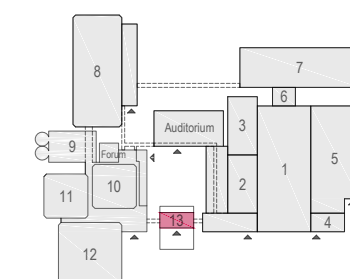

Content

- D501 - 01 Audio-Visual
- D501 - 02 RAI Boardroom style 1 20 pax
- D501 - 03 RAI Cabaret style 1 18 pax
- D501 - 04 RAI Classroom style 1 10 pax
- D501 - 05 RAI Examen style 1 6 pax
- D501 - 06 RAI Theatre style 1 20 pax
- D501 - 07 RAI Theatre style 4 20 pax incl. stage
- D501 - 08 RAI U-shape style 1 10 pax

Virtual Tour

D.501

rai
AMSTERDAM

Drawing Number 542
Date (dd-mm-yy) 01.02.2021
Drawn cadoffice@rai.nl
Changes / Omissions excepted

Symbol Legend

- Emergency Exit
- First Aid
- Fire Extinguisher
- Fire Hose Reel
- Fire Alarm Call Point
- Fire Hydrant
- Event Catering Outlet
- Event Coffee Point
- Female Toilet
- Male Toilet
- Accessible Toilet
- Cloakroom
- RAI Live Screen
- Rigging Point
- Electra & Data
- Water - Tap and Drain
- Drain
- Cable Duct

Meubilair:

- 1 table (140x80 cm)
- 6 tables (80x80 cm)
- 8 chairs

Virtual Tour

D.501 - 05

Drawing Number 542
 Date (dd-mm-yy) 01.02.2021
 Scale A3 1:30
 Drawn cadoffice@rai.nl
 Changes / Omissions excepted

Meubilair:
 - 6 tables (140x80 cm)
 - 12 chairs

Virtual Tour

D.501 - 08

Drawing Number 542
 Date (dd-mm-yy) 01.02.2021
 Scale A3 1:30
 Drawn cadoffice@rai.nl
 Changes / Omissions excepted