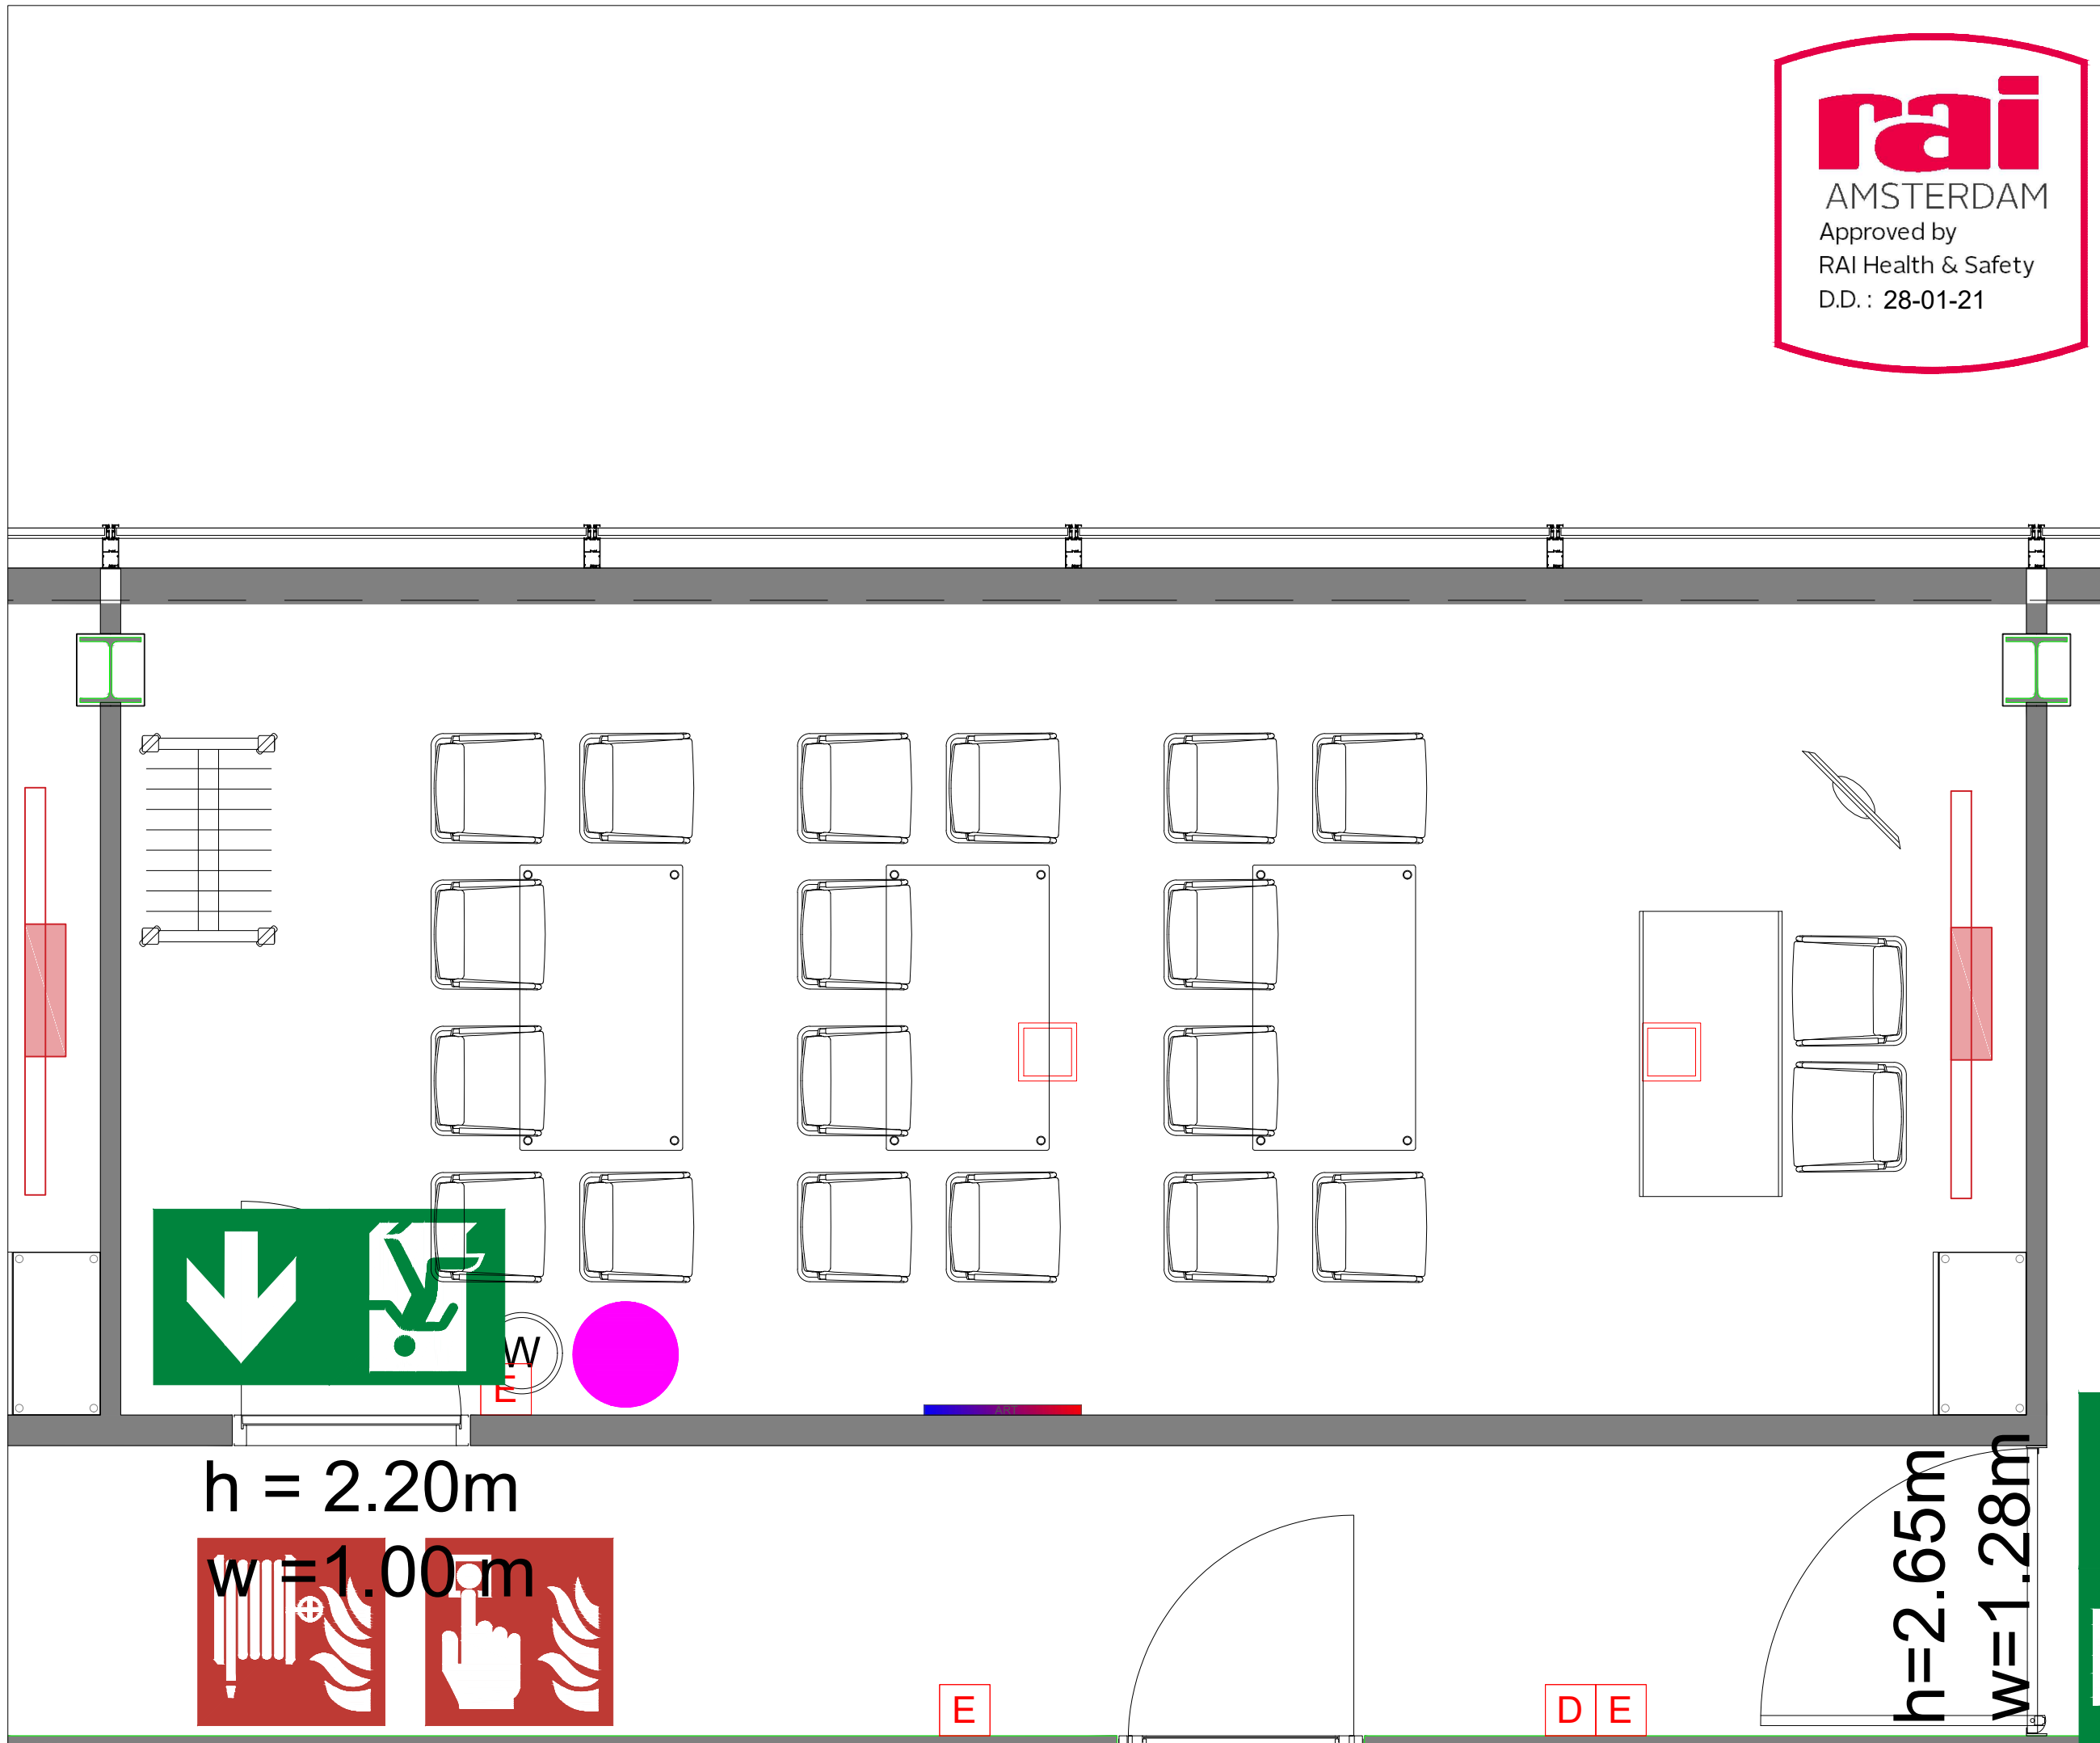

Meubilair:
 - 1 tables
 - 11 chairs

Virtual Tour

D.501 - 01

Drawing Number 542
 Date (dd-mm-yy) 01.02.2021
 Scale A3 1:30
 Drawn cadoffice@rai.nl
 Changes / Omissions excepted

Symbol Legend

- Emergency Exit
- First Aid
- Fire Extinguisher
- Fire Hose Reel
- Fire Alarm Call Point
- Fire Hydrant
- Event Catering Outlet
- Event Coffee Point
- Female Toilet
- Male Toilet
- Accessible Toilet
- Cloakroom
- RAI Live Screen
- Rigging Point
- Electra & Data
- Water - Tap and Drain
- Drain
- Cable Duct

Meubilair:
 - 4 tables (140x80 cm)
 - 20 chairs

Virtual Tour

D.501 - 03

Drawing Number 542
 Date (dd-mm-yy) 01.02.2021
 Scale A3 1:30
 Drawn cadoffice@rai.nl
 Changes / Omissions excepted

Symbol Legend

- Emergency Exit
- First Aid
- Fire Extinguisher
- Fire Hose Reel
- Fire Alarm Call Point
- Fire Hydrant
- Event Catering Outlet
- Event Coffee Point
- Female Toilet
- Male Toilet
- Accessible Toilet
- Cloakroom
- RAI Live Screen
- Rigging Point
- Electra & Data
- Water - Tap and Drain
- Drain
- Cable Duct