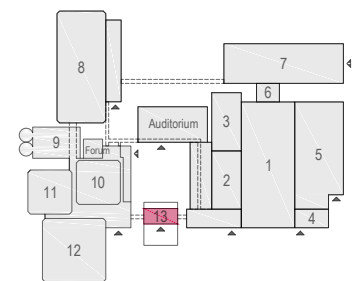

Meubilair:
 - 1 tables
 - 11 chairs

Virtual Tour

D.501 - 01

Drawing Number 542
 Date (dd-mm-yy) 01.02.2021
 Scale A3 1:30
 Drawn cadoffice@rai.nl
 Changes / Omissions excepted

Symbol Legend

- Emergency Exit
- First Aid
- Fire Extinguisher
- Fire Hose Reel
- Fire Alarm Call Point
- Fire Hydrant
- Event Catering Outlet
- Event Coffee Point
- Female Toilet
- Male Toilet
- Accessible Toilet
- Cloakroom
- RAI Live Screen
- Rigging Point
- Electra & Data
- Water - Tap and Drain
- Drain
- Cable Duct

Meubilair:
 - 4 tables (140x80 cm)
 - 20 chairs

Virtual Tour

D.501 - 03

Drawing Number 542
 Date (dd-mm-yy) 01.02.2021
 Scale A3 1:30
 Drawn cadoffice@rai.nl
 Changes / Omissions excepted

Symbol Legend

- Emergency Exit
- First Aid
- Fire Extinguisher
- Fire Hose Reel
- Fire Alarm Call Point
- Fire Hydrant
- Event Catering Outlet
- Event Coffee Point
- Female Toilet
- Male Toilet
- Accessible Toilet
- Cloakroom
- RAI Live Screen
- Rigging Point
- Electra & Data
- Water - Tap and Drain
- Drain
- Cable Duct

Meubilair:
 - 6 tables (140x80 cm)
 - 12 chairs

Virtual Tour

D.501 - 04

Drawing Number 542
 Date (dd-mm-yy) 01.02.2021
 Scale A3 1:47.9791
 Drawn cadoffice@rai.nl
 Changes / Omissions excepted

Symbol Legend