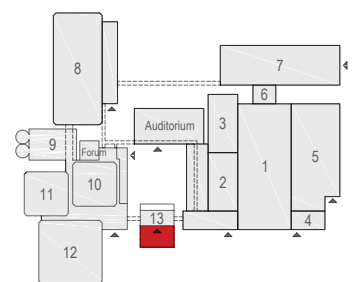

Content

- Elicium 1 - 01 RAI Buffet style Block table no front wall 296 pax
- Elicium 1 - 02 RAI Buffet style Block table front wall closed 240 pax
- Elicium 1 - 03 RAI Buffet style Round table no front wall 370 pax
- Elicium 1 - 04 RAI Buffet style Round table front wall closed 290 pax
- Elicium 1 - 05 RAI Cabaret style 1 462 pax
- Elicium 1 - 06 RAI Carre style 1 112 pax
- Elicium 1 - 07 RAI Classroom style 1 288 pax
- Elicium 1 - 08 RAI Examen style 1 170 pax
- Elicium 1 - 09 RAI Exhibitions 411 m2
- Elicium 1 - 10 RAI Exhibitions incl. banquetting 333 m2
- Elicium 1 - 11 RAI Sitdown style 2 Block Table 344 pax incl. B
- Elicium 1 - 12 RAI Sitdown style 2 Block Table 288 pax incl. B
- Elicium 1 - 13 RAI Sitdown style 2 Round Table 360 pax incl. B
- Elicium 1 - 14 RAI Theatre style 1 700 pax
- Elicium 1 - 15 RAI U-shape style 1 92 pax

Virtual Tour

Elicium 1

rai
AMSTERDAM

Drawing Number Elicium
Date (dd-mm-yy) 18.01.2021
Drawn cadoffice@rai.nl
Changes / Omissions excepted

Elicium Foyer

Symbol Legend

- Emergency Exit
- First Aid
- Fire Extinguisher
- Fire Hose Reel
- Fire Alarm Call Point
- Fire Hydrant
- Event Catering Outlet
- Event Coffee Point
- Female Toilet
- Male Toilet
- Accessible Toilet
- Cloakroom
- RAI Live Screen
- Rigging Point
- Electra & Data
- Water - Tap and Drain
- Drain
- Cable Duct

Elicium Foyer

Meubilair:

- 74 tables (140x80 cm)
- 296 chairs

Virtual Tour

Elicium 1 - 01

rai
AMSTERDAM

Drawing Number Elicium
Date (dd-mm-yy) 18.01.2021
Scale A3 1:150
Drawn cadoffice@rai.nl
Changes / Omissions excepted

Elicium Foyer

w = 1.40m
h = 2.20m

w = 1.40m
h = 2.20m

w = 1.40m
h = 2.20m

Meubilair:

- 29 tables (190 cm)
- 290 chairs

Virtual Tour

Elicium 1 - 04