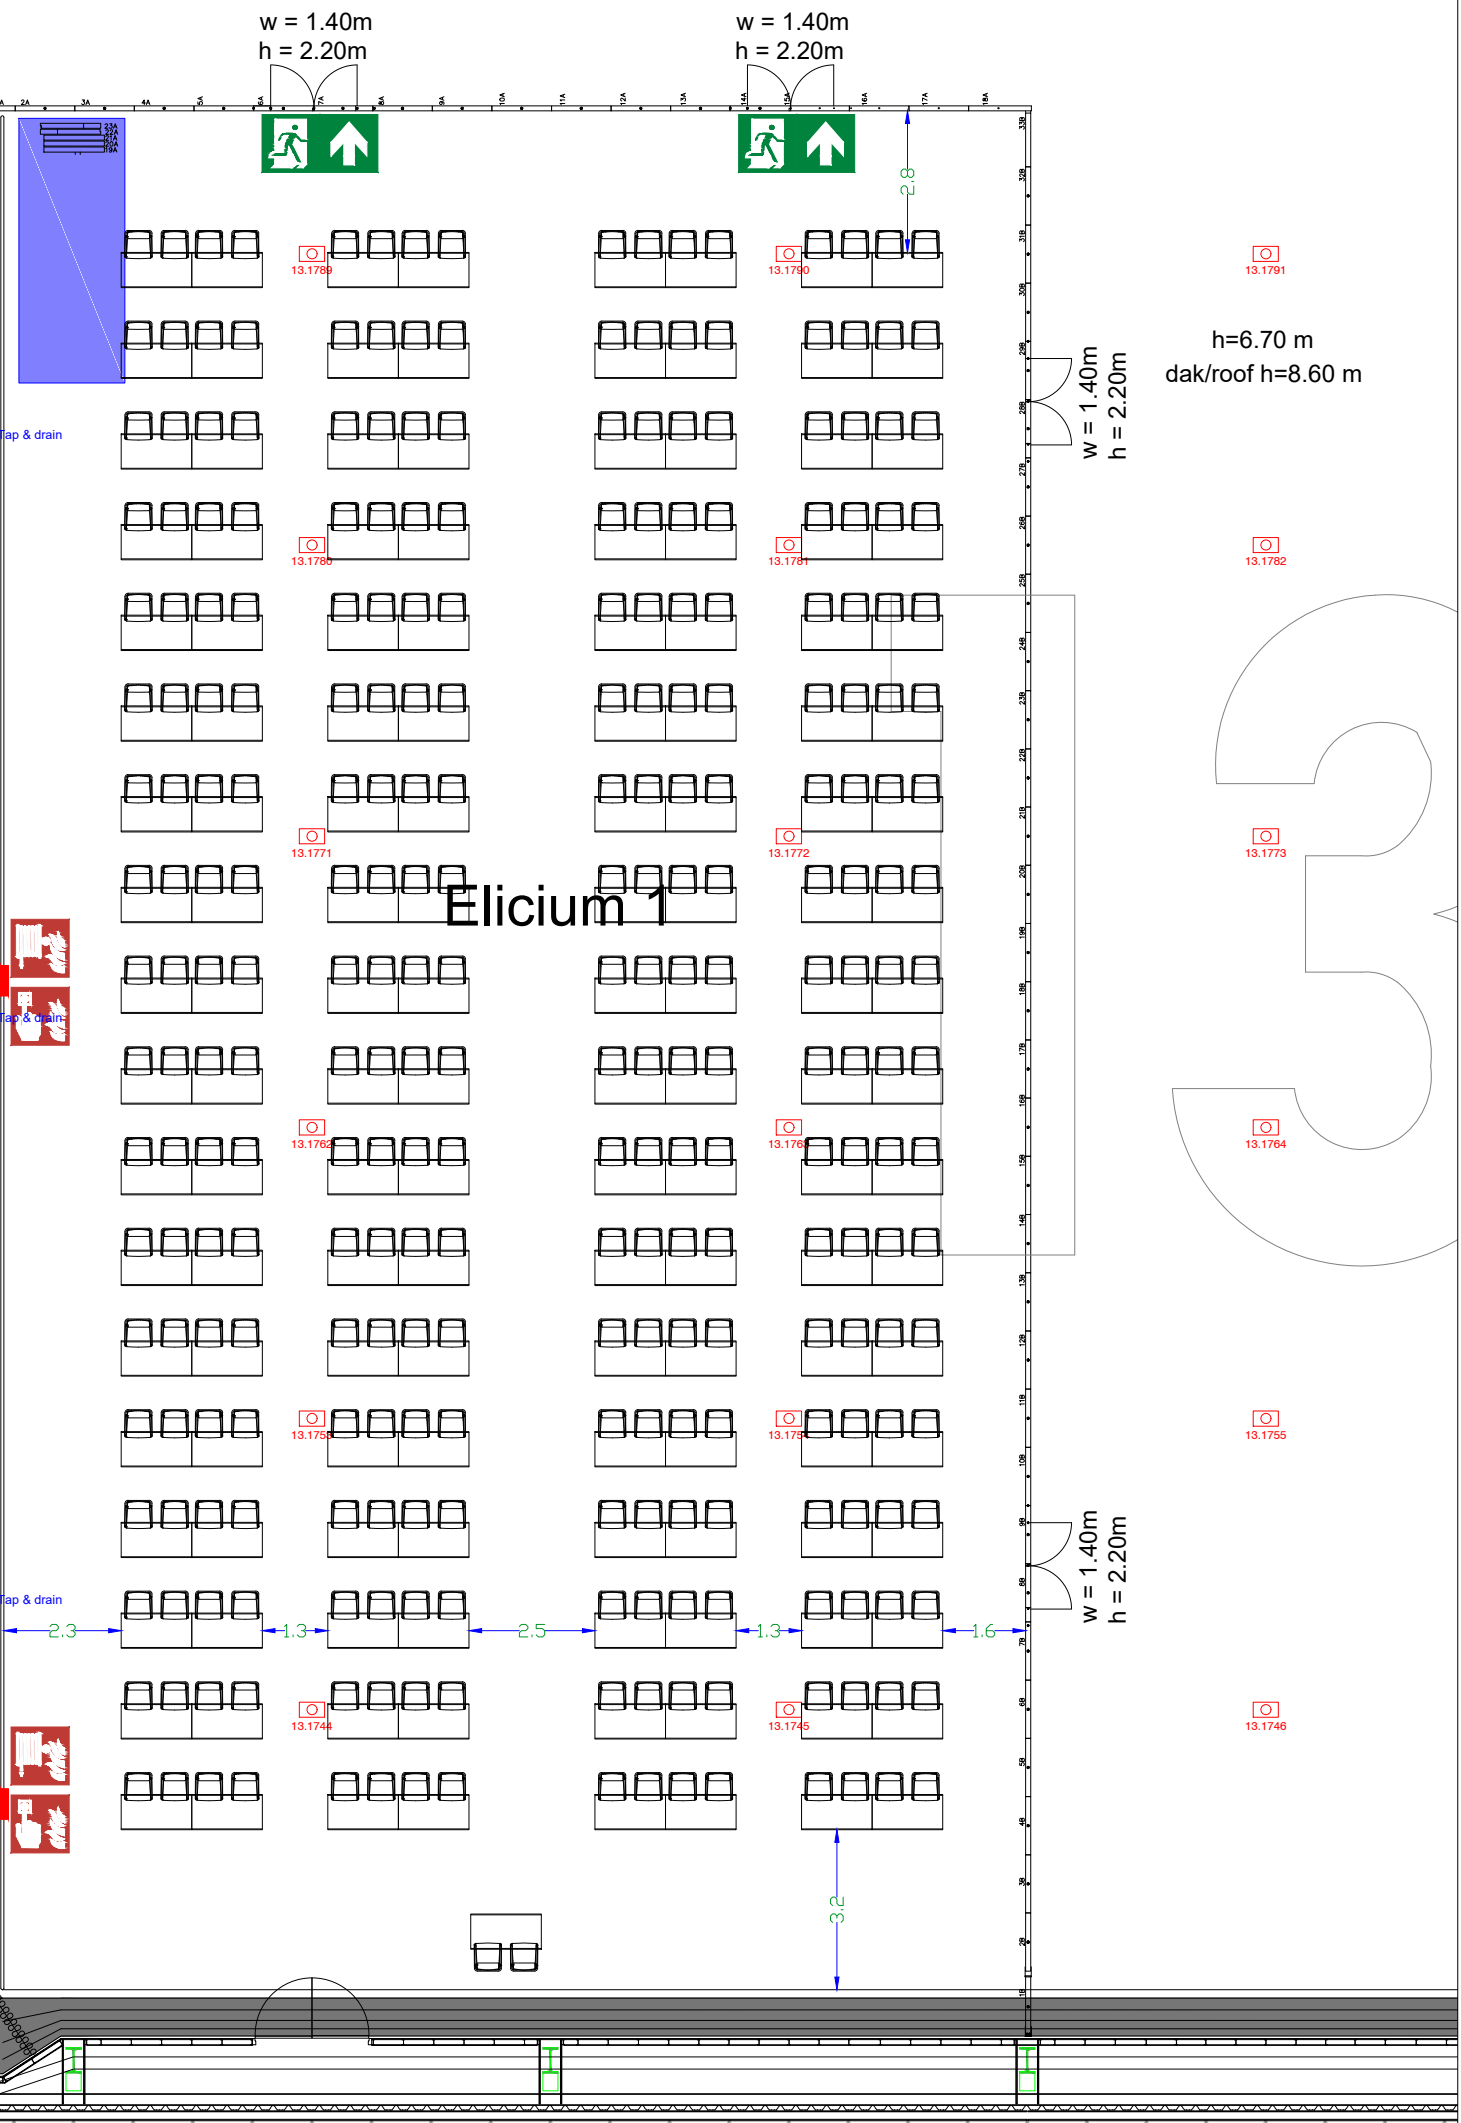

Elicium Foyer

Meubilair:

- 145 tables (140x80 cm)
- 290 chairs

Virtual Tour

Elicium 1 - 07

rai
AMSTERDAM

Drawing Number Elicium
 Date (dd-mm-yy) 18.01.2021
 Scale A3 1:150
 Drawn cadoffice@rai.nl
 Changes / Omissions excepted