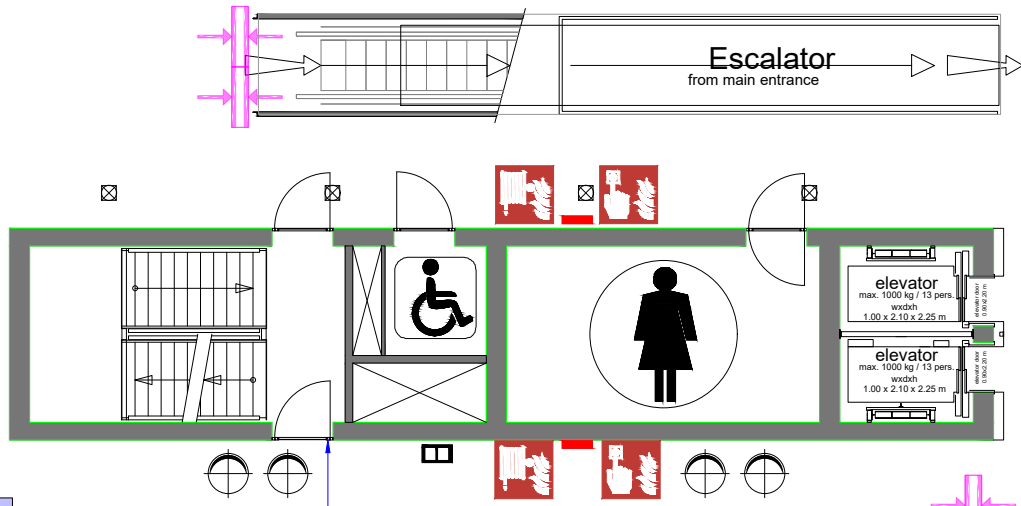

Content

- Elicium 1 - 01 RAI Buffet style Block table no front wall 296 pax
- Elicium 1 - 02 RAI Buffet style Block table front wall closed 240 pax
- Elicium 1 - 03 RAI Buffet style Round table no front wall 370 pax
- Elicium 1 - 04 RAI Buffet style Round table front wall closed 290 pax
- Elicium 1 - 05 RAI Cabaret style 1 462 pax
- Elicium 1 - 06 RAI Carre style 1 112 pax
- Elicium 1 - 07 RAI Classroom style 1 288 pax
- Elicium 1 - 08 RAI Examen style 1 170 pax
- Elicium 1 - 09 RAI Exhibitions 411 m2
- Elicium 1 - 10 RAI Exhibitions incl. banquetting 333 m2
- Elicium 1 - 11 RAI Sitdown style 2 Block Table 344 pax incl. B
- Elicium 1 - 12 RAI Sitdown style 2 Block Table 288 pax incl. B
- Elicium 1 - 13 RAI Sitdown style 2 Round Table 360 pax incl. B
- Elicium 1 - 14 RAI Theatre style 1 700 pax
- Elicium 1 - 15 RAI U-shape style 1 92 pax

Virtual Tour

Elicium 1

rai
AMSTERDAM

Drawing Number Elicium
Date (dd-mm-yy) 18.01.2021
Drawn cadoffice@rai.nl
Changes / Omissions excepted

Elicium Foyer

Symbol Legend

- Emergency Exit
- First Aid
- Fire Extinguisher
- Fire Hose Reel
- Fire Alarm Call Point
- Fire Hydrant
- Event Catering Outlet
- Event Coffee Point
- Female Toilet
- Male Toilet
- Accessible Toilet
- Cloakroom
- RAI Live Screen
- Rigging Point
- Electra & Data
- Water - Tap and Drain
- Drain
- Cable Duct

Elicium Foyer

Meubilair:

- 74 tables (140x80 cm)
- 296 chairs

Virtual Tour

Elicium 1 - 01

rai
AMSTERDAM

Drawing Number Elicium
Date (dd-mm-yy) 18.01.2021
Scale A3 1:150
Drawn cadoffice@rai.nl
Changes / Omissions excepted