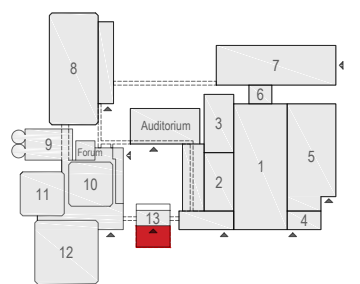

Elicium Foyer

w = 1.40m
h = 2.20m

w = 1.40m
h = 2.20m

w = 1.40m
h = 2.20m

Meubilair:

- 29 tables (190 cm)
- 290 chairs

Virtual Tour

Elicium 1 - 04

Meubilair:

- 78 tables (140x80 cm)
- 460 chairs

Virtual Tour

Elicium 1 - 05

rai
AMSTERDAM

Drawing Number Elicium
 Date (dd-mm-yy) 18.01.2021
 Scale A3 1:150
 Drawn cadoffice@rai.nl
 Changes / Omissions excepted

Elicium Ballroom

Elicium Foyer

Elicium Foyer

Symbol Legend

- Emergency Exit
- First Aid
- Fire Extinguisher
- Fire Hose Reel
- Fire Alarm Call Point
- Fire Hydrant
- Event Catering Outlet
- Event Coffee Point
- Female Toilet
- Male Toilet
- Accessible Toilet
- Cloakroom
- RAI Live Screen
- Rigging Point
- Electra & Data
- Water - Tap and Drain
- Drain
- Cable Duct

Meubilair:

- 56 tables (140x80 cm)
- 112 chairs

Virtual Tour

Elicium 1 - 06

rai
AMSTERDAM

Drawing Number Elicium
 Date (dd-mm-yy) 18.01.2021
 Scale A3 1:150
 Drawn cadoffice@rai.nl
 Changes / Omissions excepted