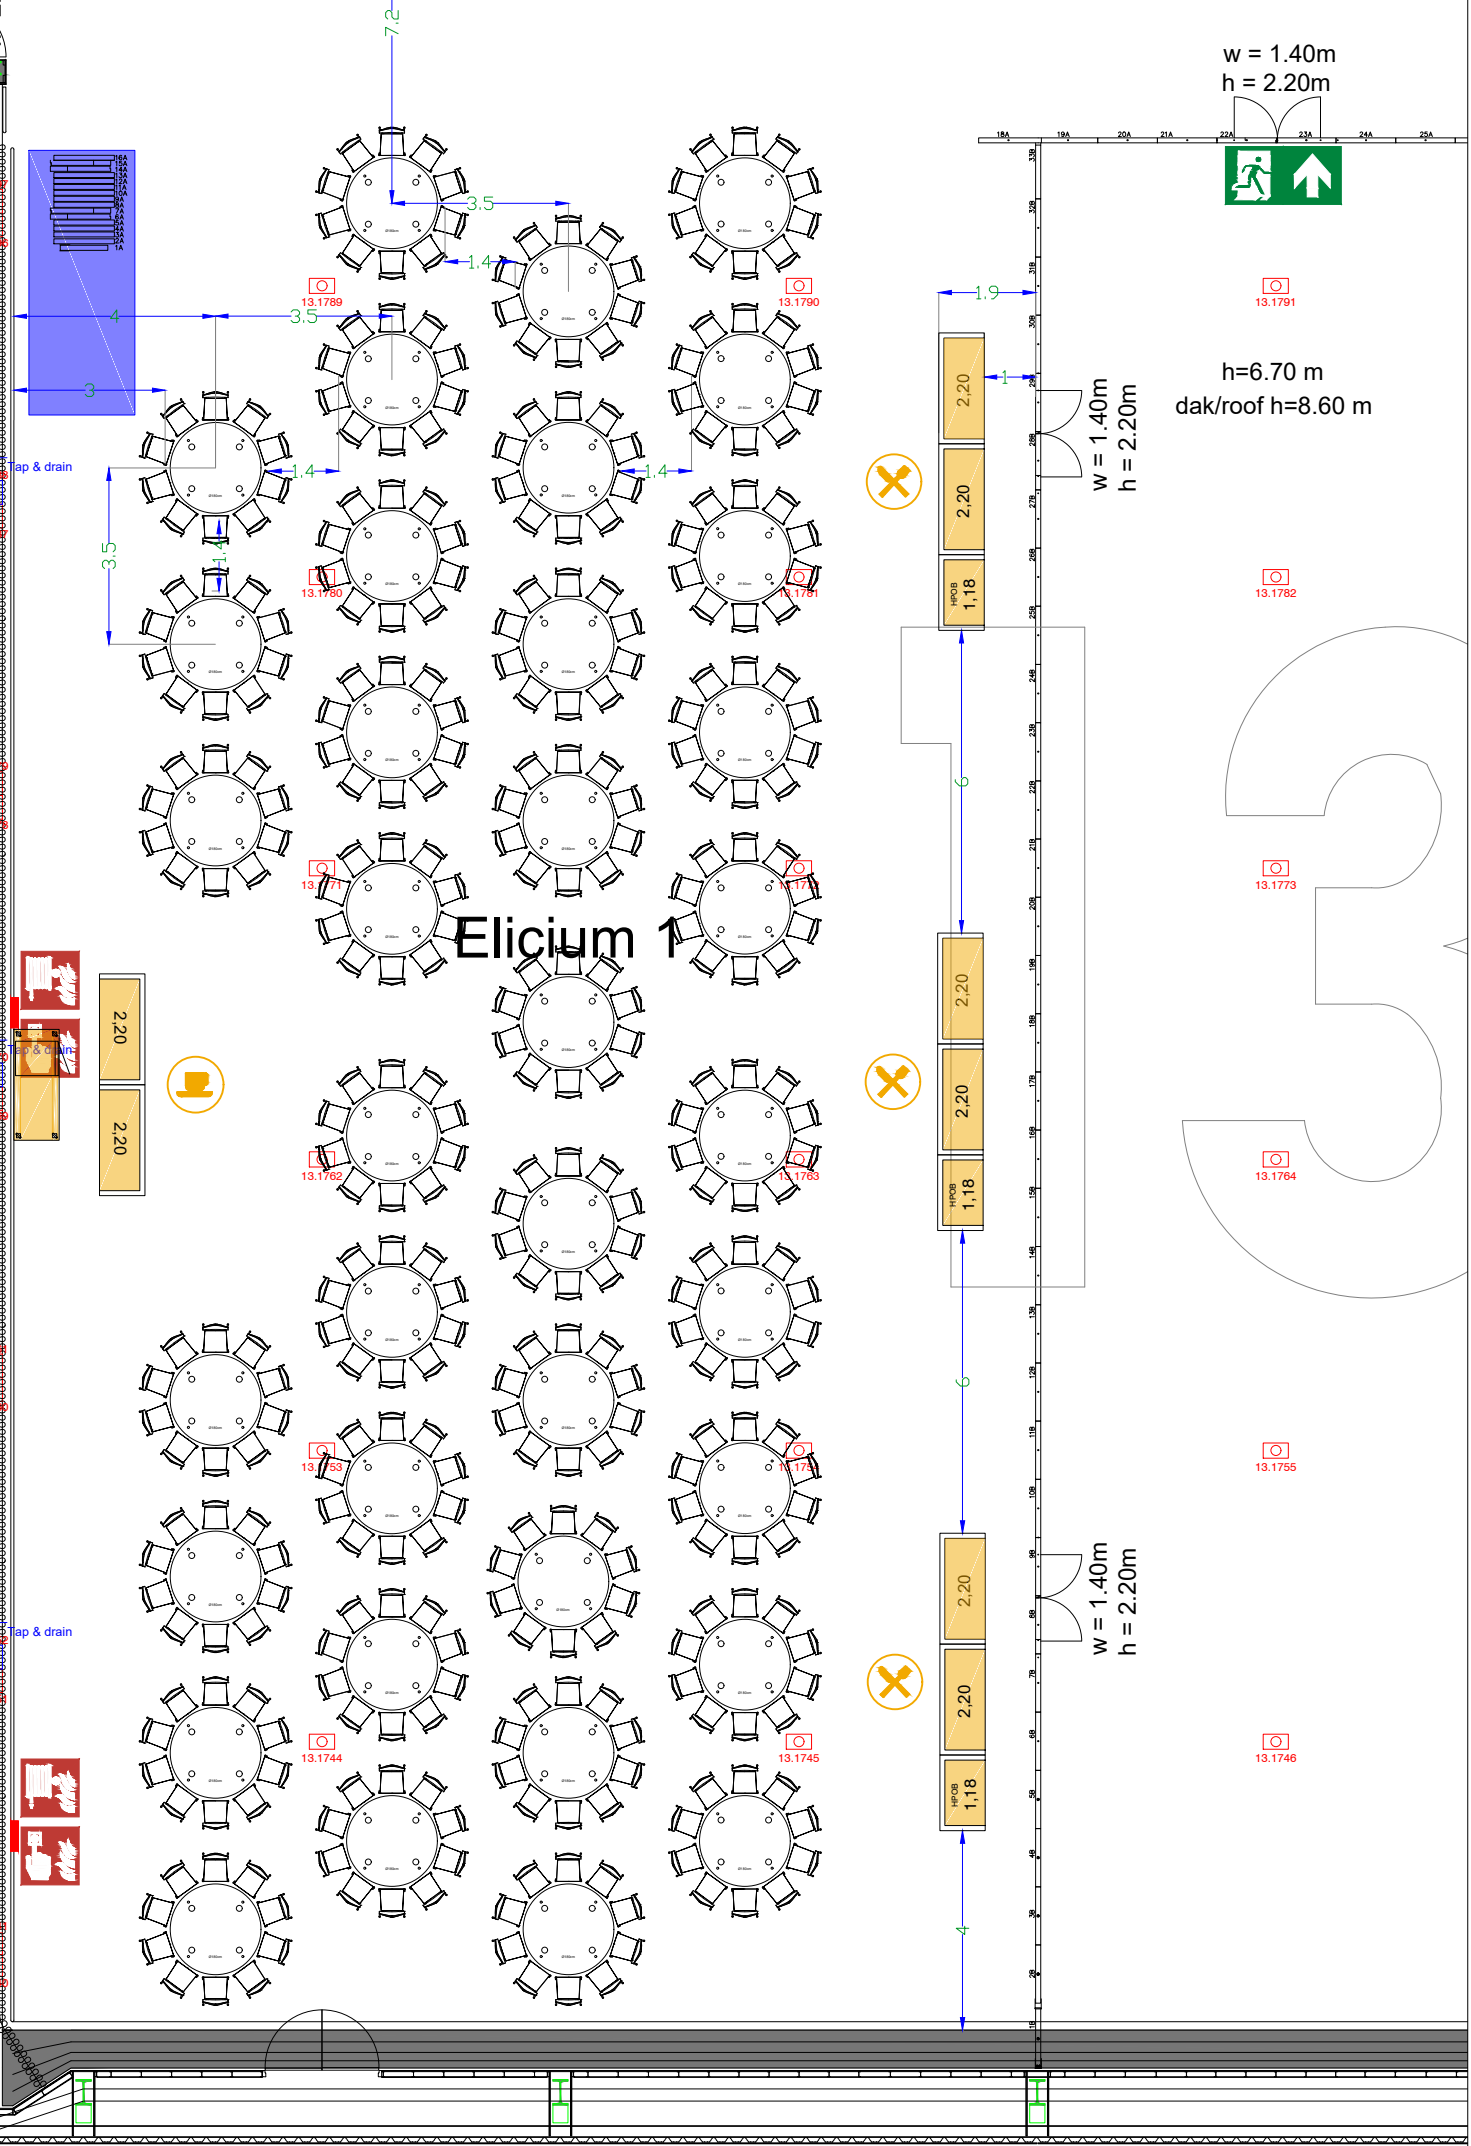

Elicium Foyer