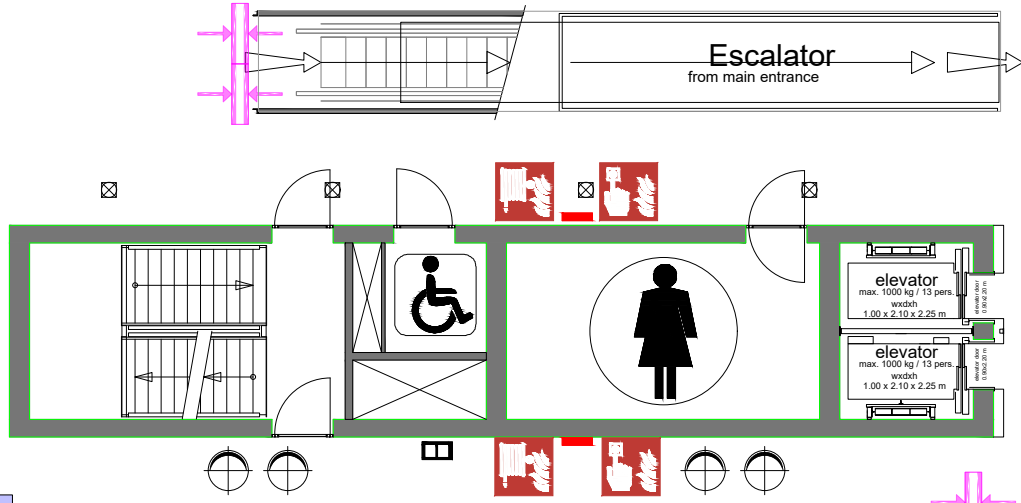

Exhibitions

45 x 3x3 stands

Totale standopp. = 405 m2

Virtual Tour

Elicium 1 - 09

Elicium Ballroom

rai
AMSTERDAM

Drawing Number Elicium
 Date (dd-mm-yy) 18.01.2021
 Scale A3 1:150
 Drawn cadoffice@rai.nl
 Changes / Omissions excepted

Elicium Foyer

Symbol Legend

- Emergency Exit
- First Aid
- Fire Extinguisher
- Fire Hose Reel
- Fire Alarm Call Point
- Fire Hydrant
- Event Catering Outlet
- Event Coffee Point
- Female Toilet
- Male Toilet
- Accessible Toilet
- Cloakroom
- RAI Live Screen
- Rigging Point
- Electra & Data
- Water - Tap and Drain
- Drain
- Cable Duct