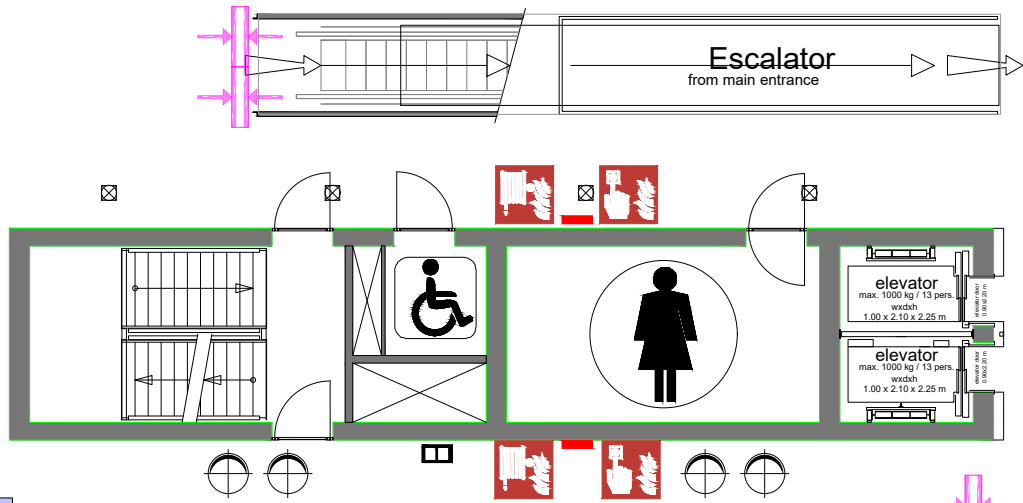

Elicium Ballroom

Elicium Foyer

Elicium Foyer

Symbol Legend

- Emergency Exit
- First Aid
- Fire Extinguisher
- Fire Hose Reel
- Fire Alarm Call Point
- Fire Hydrant
- Event Catering Outlet
- Event Coffee Point
- Female Toilet
- Male Toilet
- Accessible Toilet
- Cloakroom
- RAI Live Screen
- Rigging Point
- Electra & Data
- Water - Tap and Drain
- Drain
- Cable Duct

Meubilair:

- 56 tables (140x80 cm)
- 112 chairs

Virtual Tour

Elicium 1 - 06

rai
AMSTERDAM

Drawing Number Elicium
 Date (dd-mm-yy) 18.01.2021
 Scale A3 1:150
 Drawn cadoffice@rai.nl
 Changes / Omissions excepted

Elicium Ballroom

Elicium Foyer

Symbol Legend

- Emergency Exit
- First Aid
- Fire Extinguisher
- Fire Hose Reel
- Fire Alarm Call Point
- Fire Hydrant
- Event Catering Outlet
- Event Coffee Point
- Female Toilet
- Male Toilet
- Accessible Toilet
- Cloakroom
- RAI Live Screen
- Rigging Point
- Electra & Data
- Water - Tap and Drain
- Drain
- Cable Duct