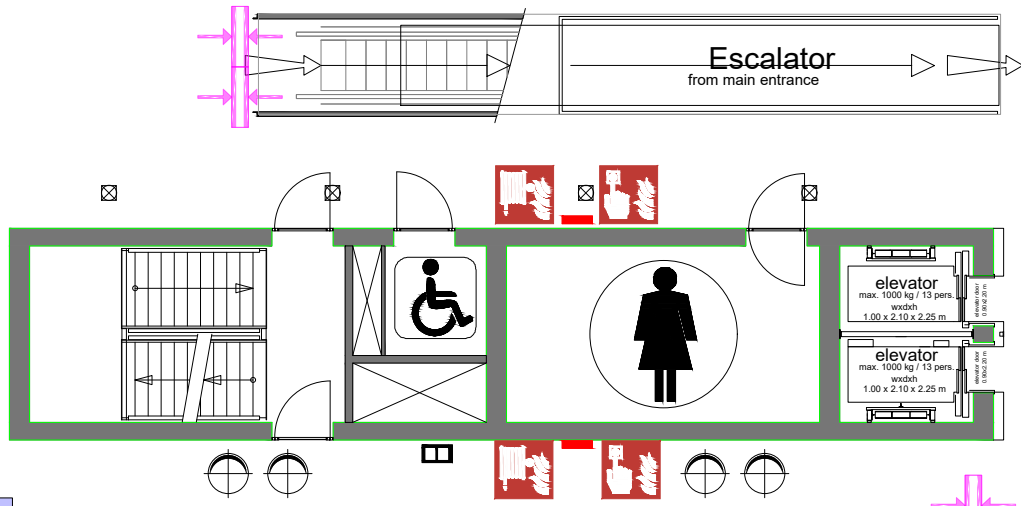

Elicium Foyer