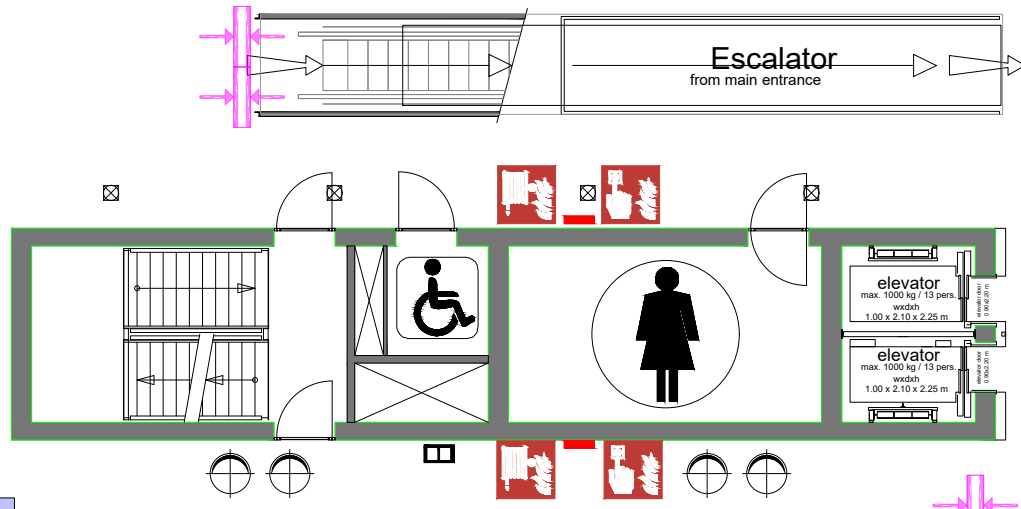

Elicium Foyer

Meubilair:

- 74 tables (140x80 cm)
- 296 chairs

Virtual Tour

Elicium 1 - 01

rai
AMSTERDAM

Drawing Number Elicium
Date (dd-mm-yy) 18.01.2021
Scale A3 1:150
Drawn cadoffice@rai.nl
Changes / Omissions excepted

Elicium Ballroom

Elicium Foyer

Symbol Legend

-  Emergency Exit
-  First Aid
-  Fire Extinguisher
-  Fire Hose Reel
-  Fire Alarm Call Point
-  Fire Hydrant
-  Event Catering Outlet
-  Event Coffee Point
-  Female Toilet
-  Male Toilet
-  Accessible Toilet
-  Cloakroom
-  RAI Live Screen
-  Rigging Point
-  Electra & Data
-  Water - Tap and Drain
-  Drain
-  Cable Duct