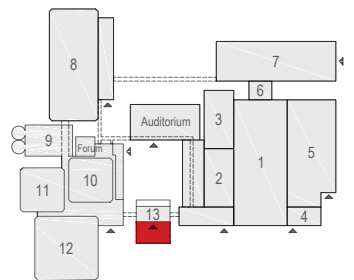

Elicium Foyer

Meubilair:

- 72 tables (140x80 cm)
- 288 chairs

Virtual Tour

Elicium 1 - 12

Elicium Ballroom

Drawing Number Elicium
 Date (dd-mm-yy) 18.01.2021
 Scale A3 1:150
 Drawn cadoffice@rai.nl
 Changes / Omissions excepted

Elicium Foyer

Elicium Foyer

Symbol Legend

- Emergency Exit
- First Aid
- Fire Extinguisher
- Fire Hose Reel
- Fire Alarm Call Point
- Fire Hydrant
- Event Catering Outlet
- Event Coffee Point
- Female Toilet
- Male Toilet
- Accessible Toilet
- Cloakroom
- RAI Live Screen
- Rigging Point
- Electra & Data
- Water - Tap and Drain
- Drain
- Cable Duct

Meubilair:

- 2 tables (140x80 cm)
- 704 chairs

Virtual Tour

Elicium 1 - 14

Elicium Ballroom

Elicium Foyer

Elicium Foyer

Symbol Legend