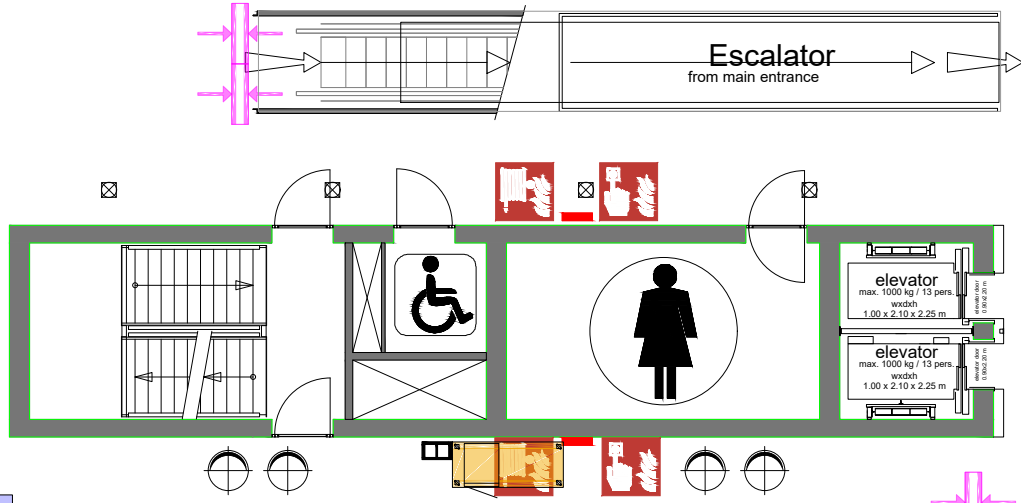

Elicium Foyer

Exhibitions

38 x 3x3 stands
- incl. banquetting

Totale standopp. = 342 m2

Virtual Tour

Elicium 1 - 10

Elicium Ballroom

Drawing Number Elicium
Date (dd-mm-yy) 18.01.2021
Scale A3 1:150
Drawn cadoffice@rai.nl
Changes / Omissions excepted

Elicium Foyer

Symbol Legend

- Emergency Exit
- First Aid
- Fire Extinguisher
- Fire Hose Reel
- Fire Alarm Call Point
- Fire Hydrant
- Event Catering Outlet
- Event Coffee Point
- Female Toilet
- Male Toilet
- Accessible Toilet
- Cloakroom
- RAI Live Screen
- Rigging Point
- Electra & Data
- Water - Tap and Drain
- Drain
- Cable Duct