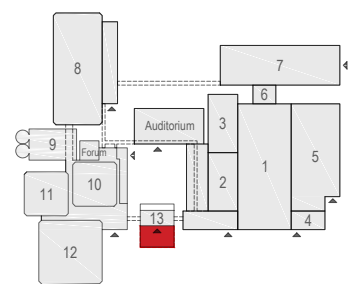

Content

- Elicium 1 - 01 RAI Buffet style Block table no front wall 296 pax
- Elicium 1 - 02 RAI Buffet style Block table front wall closed 240 pax
- Elicium 1 - 03 RAI Buffet style Round table no front wall 370 pax
- Elicium 1 - 04 RAI Buffet style Round table front wall closed 290 pax
- Elicium 1 - 05 RAI Cabaret style 1 462 pax
- Elicium 1 - 06 RAI Carre style 1 112 pax
- Elicium 1 - 07 RAI Classroom style 1 288 pax
- Elicium 1 - 08 RAI Examen style 1 170 pax
- Elicium 1 - 09 RAI Exhibitions 411 m2
- Elicium 1 - 10 RAI Exhibitions incl. banquetting 333 m2
- Elicium 1 - 11 RAI Sitdown style 2 Block Table 344 pax incl. B
- Elicium 1 - 12 RAI Sitdown style 2 Block Table 288 pax incl. B
- Elicium 1 - 13 RAI Sitdown style 2 Round Table 360 pax incl. B
- Elicium 1 - 14 RAI Theatre style 1 700 pax
- Elicium 1 - 15 RAI U-shape style 1 92 pax

Virtual Tour

Elicium 1

rai
AMSTERDAM

Drawing Number Elicium
Date (dd-mm-yy) 18.01.2021
Drawn cadoffice@rai.nl
Changes / Omissions excepted

Elicium Foyer

Symbol Legend

- Emergency Exit
- First Aid
- Fire Extinguisher
- Fire Hose Reel
- Fire Alarm Call Point
- Fire Hydrant
- Event Catering Outlet
- Event Coffee Point
- Female Toilet
- Male Toilet
- Accessible Toilet
- Cloakroom
- RAI Live Screen
- Rigging Point
- Electra & Data
- Water - Tap and Drain
- Drain
- Cable Duct

Elicium Foyer

Meubilair:

- 74 tables (140x80 cm)
- 296 chairs

Virtual Tour

Elicium 1 - 01

rai
AMSTERDAM

Drawing Number Elicium
Date (dd-mm-yy) 18.01.2021
Scale A3 1:150
Drawn cadoffice@rai.nl
Changes / Omissions excepted

Elicium Foyer

w = 1.40m
h = 2.20m

w = 1.40m
h = 2.20m

w = 1.40m
h = 2.20m

Meubilair:

- 29 tables (190 cm)
- 290 chairs

Virtual Tour

Elicium 1 - 04