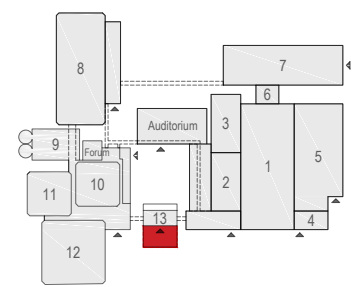

Elicium Foyer

Exhibitions

38 x 3x3 stands
- incl. banquetting

Totale standopp. = 342 m2

Virtual Tour

Elicium 1 - 10

Elicium Ballroom

Drawing Number Elicium
Date (dd-mm-yy) 18.01.2021
Scale A3 1:150
Drawn cadoffice@rai.nl
Changes / Omissions excepted

Elicium Foyer

Meubilair:

- 86 tables (140x80 cm)
- 344 chairs

Virtual Tour

Elicium 1

Catering

Catering

Elicium Ballroom

Elicium 1 - 11

Drawing Number Elicium
 Date (dd-mm-yy) 18.01.2021
 Scale A3 1:150
 Drawn cadoffice@rai.nl
 Changes / Omissions excepted

Elicium Foyer

Symbol Legend

- Emergency Exit
- First Aid
- Fire Extinguisher
- Fire Hose Reel
- Fire Alarm Call Point
- Fire Hydrant
- Event Catering Outlet
- Event Coffee Point
- Female Toilet
- Male Toilet
- Accessible Toilet
- Cloakroom
- RAI Live Screen
- Rigging Point
- Electra & Data
- Water - Tap and Drain
- Drain
- Cable Duct

Elicium Foyer

Meubilair:

- 72 tables (140x80 cm)
- 288 chairs

Virtual Tour

Elicium 1 - 12

Elicium Ballroom

Drawing Number Elicium
 Date (dd-mm-yy) 18.01.2021
 Scale A3 1:150
 Drawn cadoffice@rai.nl
 Changes / Omissions excepted