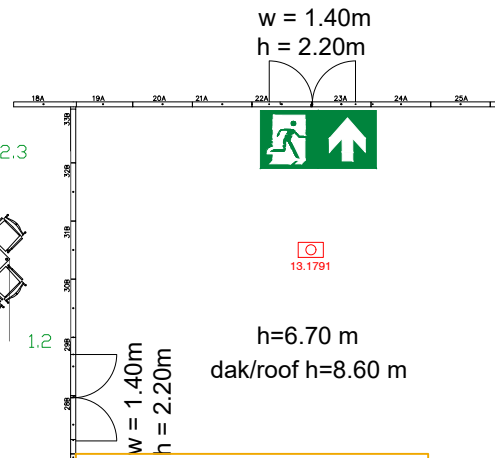

Elicium Foyer