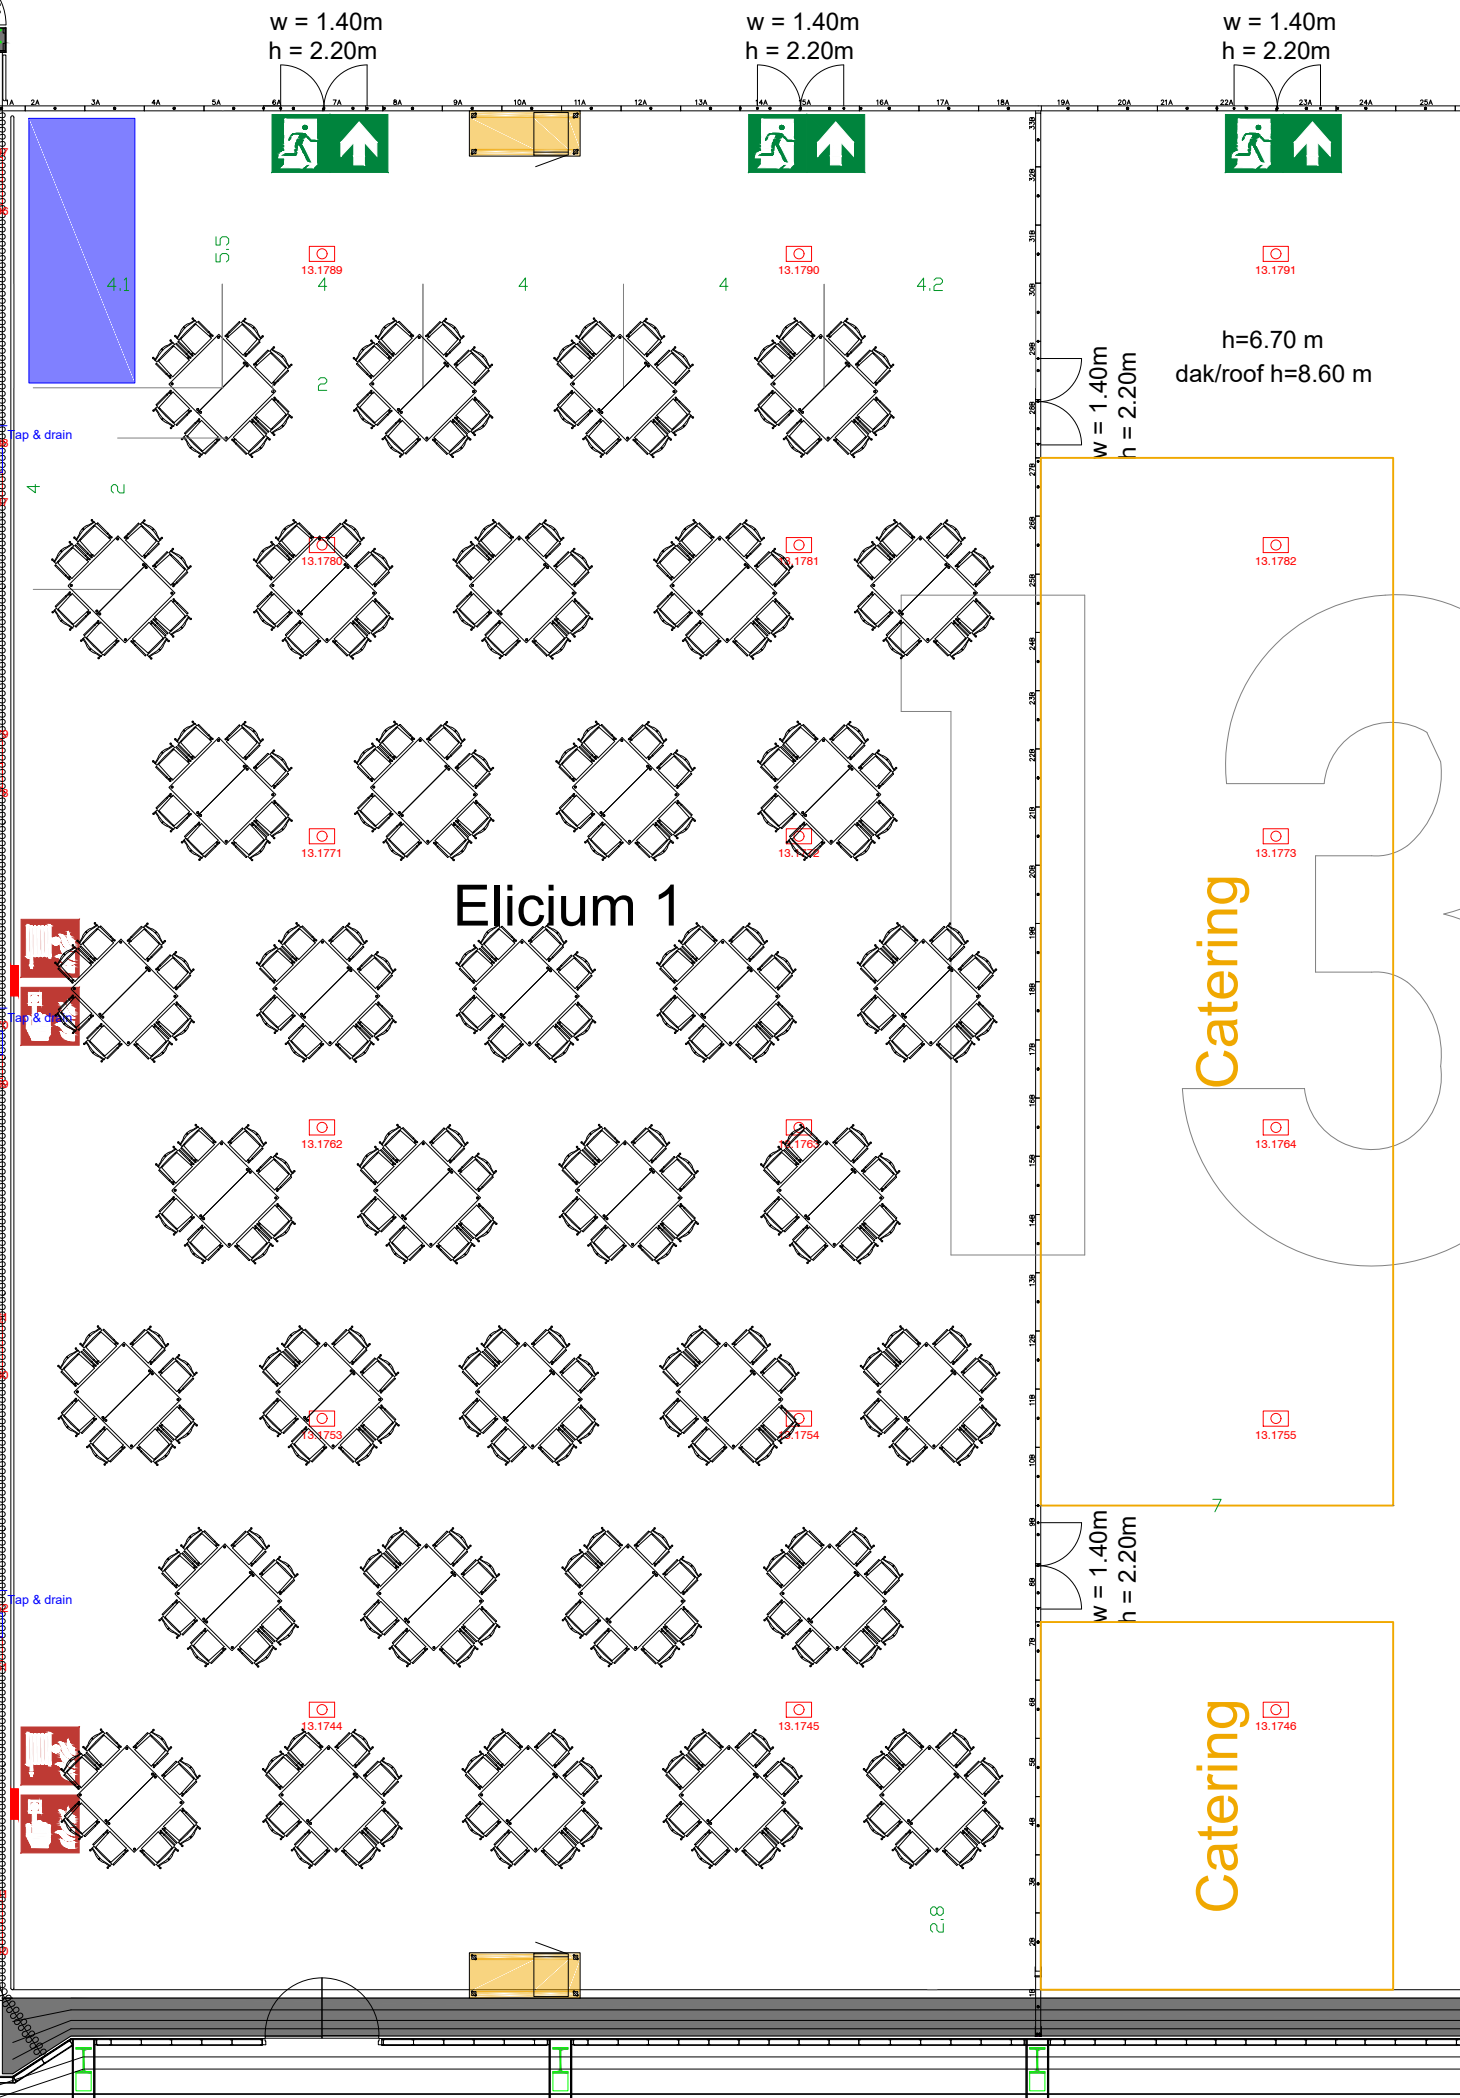

Elicium Foyer

Meubilair:

- 86 tables (140x80 cm)
- 344 chairs

Virtual Tour

Elicium 1

Catering

Catering

Elicium Ballroom

Elicium Foyer

Meubilair:

- 72 tables (140x80 cm)
- 288 chairs

Virtual Tour

Elicium 1 - 12

Elicium Ballroom

Drawing Number Elicium
 Date (dd-mm-yy) 18.01.2021
 Scale A3 1:150
 Drawn cadoffice@rai.nl
 Changes / Omissions excepted