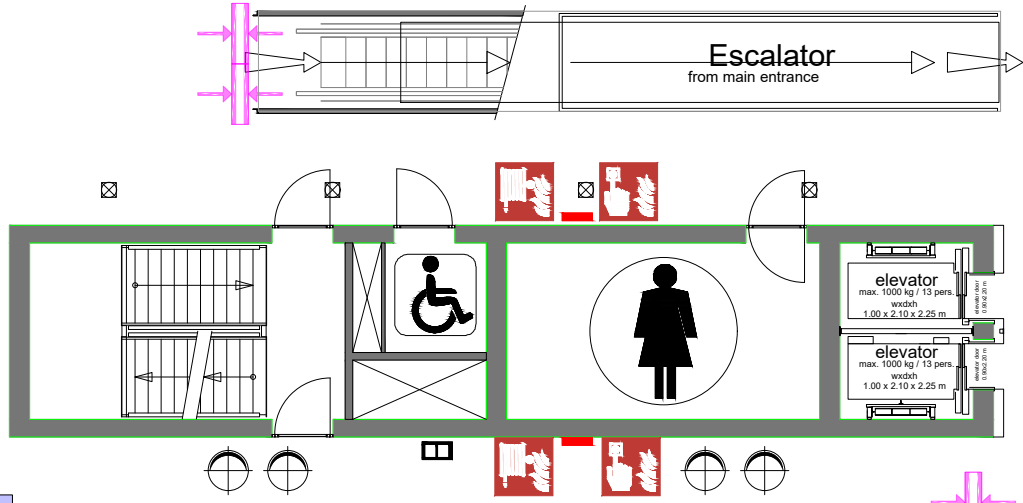

Meubilair:

- 2 tables (140x80 cm)
- 704 chairs

Virtual Tour

Elicium 1 - 14

Elicium Ballroom

Elicium Foyer

Elicium Foyer

Symbol Legend

Meubilair:

- 48 tables (140x80 cm)
- 96 chairs

Virtual Tour

Elicium 1 - 15

rai
AMSTERDAM

Drawing Number Elicium
 Date (dd-mm-yy) 18.01.2021
 Scale A3 1:150
 Drawn cadoffice@rai.nl
 Changes / Omissions excepted