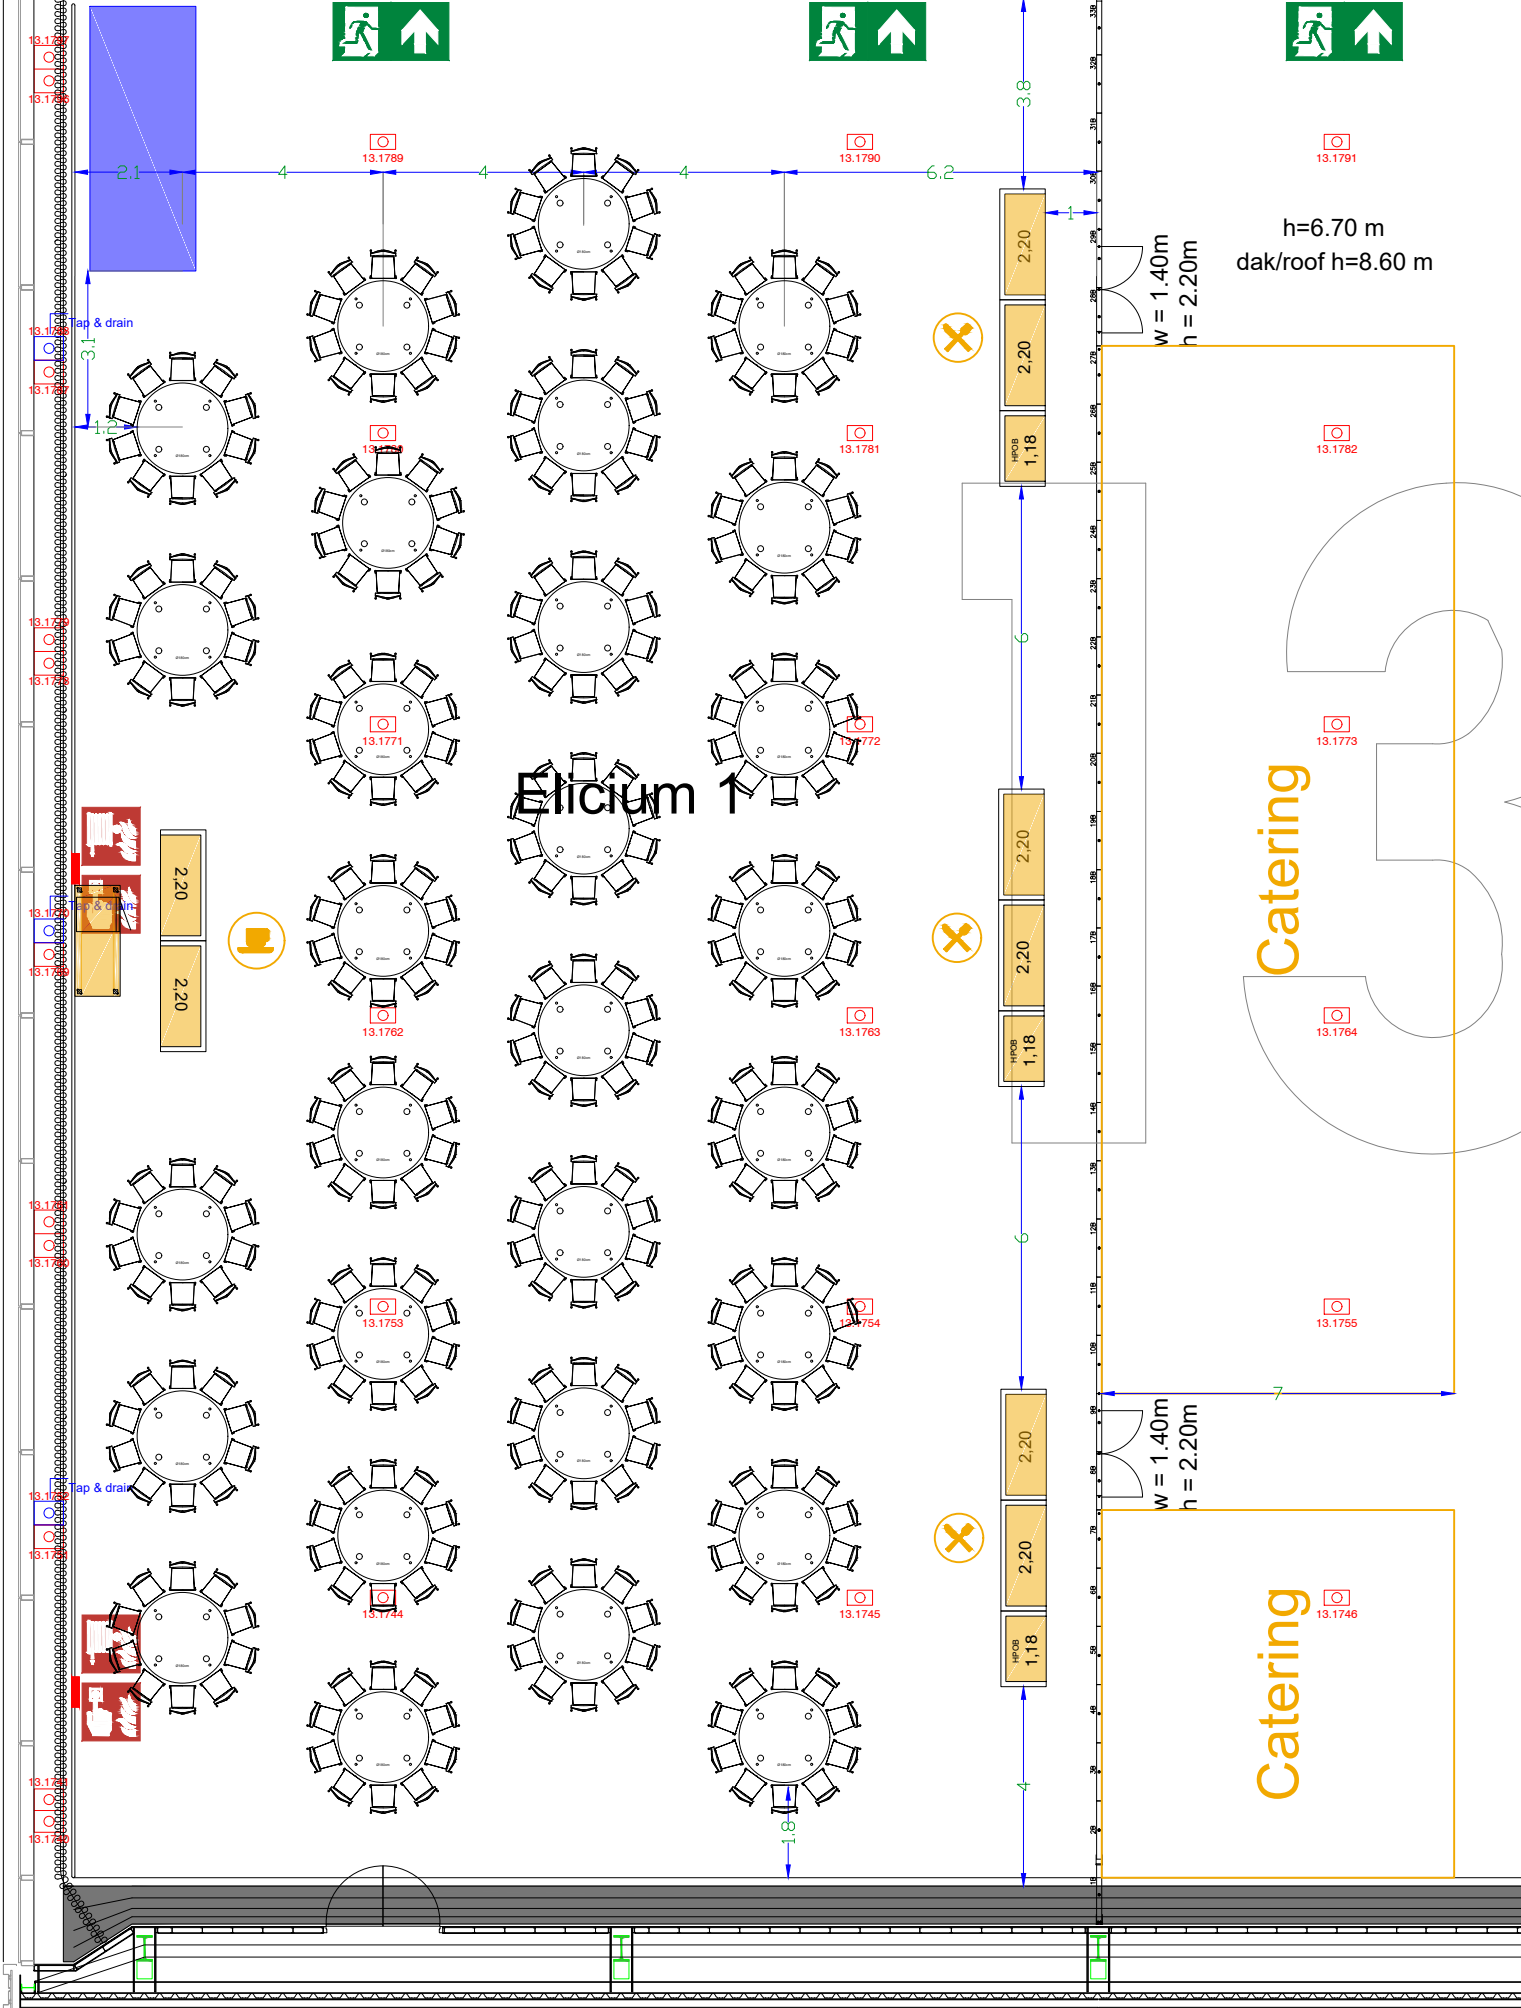

Elicium Foyer

Meubilair:

- 37 tables (190 cm)
- 370 chairs

Virtual Tour

Elicium 1 - 03

rai
AMSTERDAM

Drawing Number Elicium
Date (dd-mm-yy) 18.01.2021
Scale A3 1:150
Drawn cadoffice@rai.nl
Changes / Omissions excepted

Elicium Foyer

w = 1.40m
h = 2.20m

w = 1.40m
h = 2.20m

w = 1.40m
h = 2.20m

Meubilair:

- 29 tables (190 cm)
- 290 chairs

Virtual Tour

Elicium 1 - 04