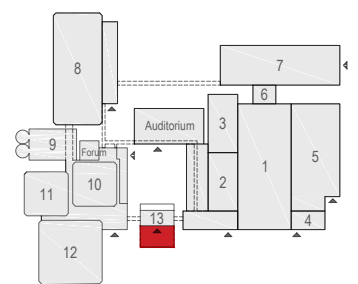

Elicium Foyer

Meubilair:

- 37 tables (190 cm)
- 370 chairs

Virtual Tour

Elicium 1 - 03

rai
AMSTERDAM

Drawing Number Elicium
Date (dd-mm-yy) 18.01.2021
Scale A3 1:150
Drawn cadoffice@rai.nl
Changes / Omissions excepted

Elicium Foyer

w = 1.40m
h = 2.20m

w = 1.40m
h = 2.20m

w = 1.40m
h = 2.20m

Meubilair:

- 29 tables (190 cm)
- 290 chairs

Virtual Tour

Elicium 1 - 04

Elicium Ballroom

Drawing Number Elicium
Date (dd-mm-yy) 18.01.2021
Scale A3 1:150
Drawn cadoffice@rai.nl
Changes / Omissions excepted

Elicium Foyer

Elicium Foyer

Symbol Legend

- Emergency Exit
- First Aid
- Fire Extinguisher
- Fire Hose Reel
- Fire Alarm Call Point
- Fire Hydrant
- Event Catering Outlet
- Event Coffee Point
- Female Toilet
- Male Toilet
- Accessible Toilet
- Cloakroom
- RAI Live Screen
- Rigging Point
- Electra & Data
- Water - Tap and Drain
- Drain
- Cable Duct

Meubilair:

- 78 tables (140x80 cm)
- 460 chairs

Virtual Tour

Elicium 1 - 05

rai
AMSTERDAM

Drawing Number Elicium
 Date (dd-mm-yy) 18.01.2021
 Scale A3 1:150
 Drawn cadoffice@rai.nl
 Changes / Omissions excepted