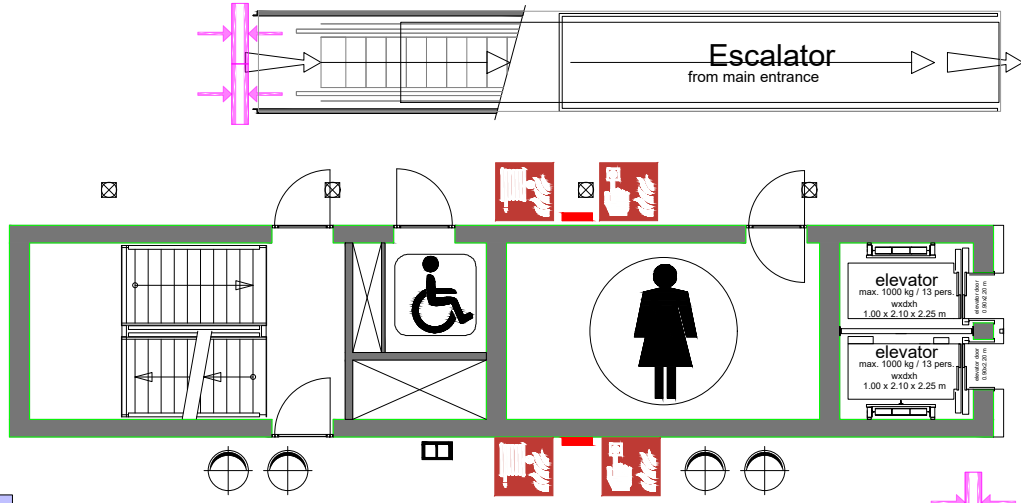

Elicium Foyer

Meubilair:

- 145 tables (140x80 cm)
- 290 chairs

Virtual Tour

Elicium 1 - 07

rai
AMSTERDAM

Drawing Number Elicium
 Date (dd-mm-yy) 18.01.2021
 Scale A3 1:150
 Drawn cadoffice@rai.nl
 Changes / Omissions excepted

Elicium Foyer

Elicium Foyer

Symbol Legend

- Emergency Exit
- First Aid
- Fire Extinguisher
- Fire Hose Reel
- Fire Alarm Call Point
- Fire Hydrant
- Event Catering Outlet
- Event Coffee Point
- Female Toilet
- Male Toilet
- Accessible Toilet
- Cloakroom
- RAI Live Screen
- Rigging Point
- Electra & Data
- Water - Tap and Drain
- Drain
- Cable Duct