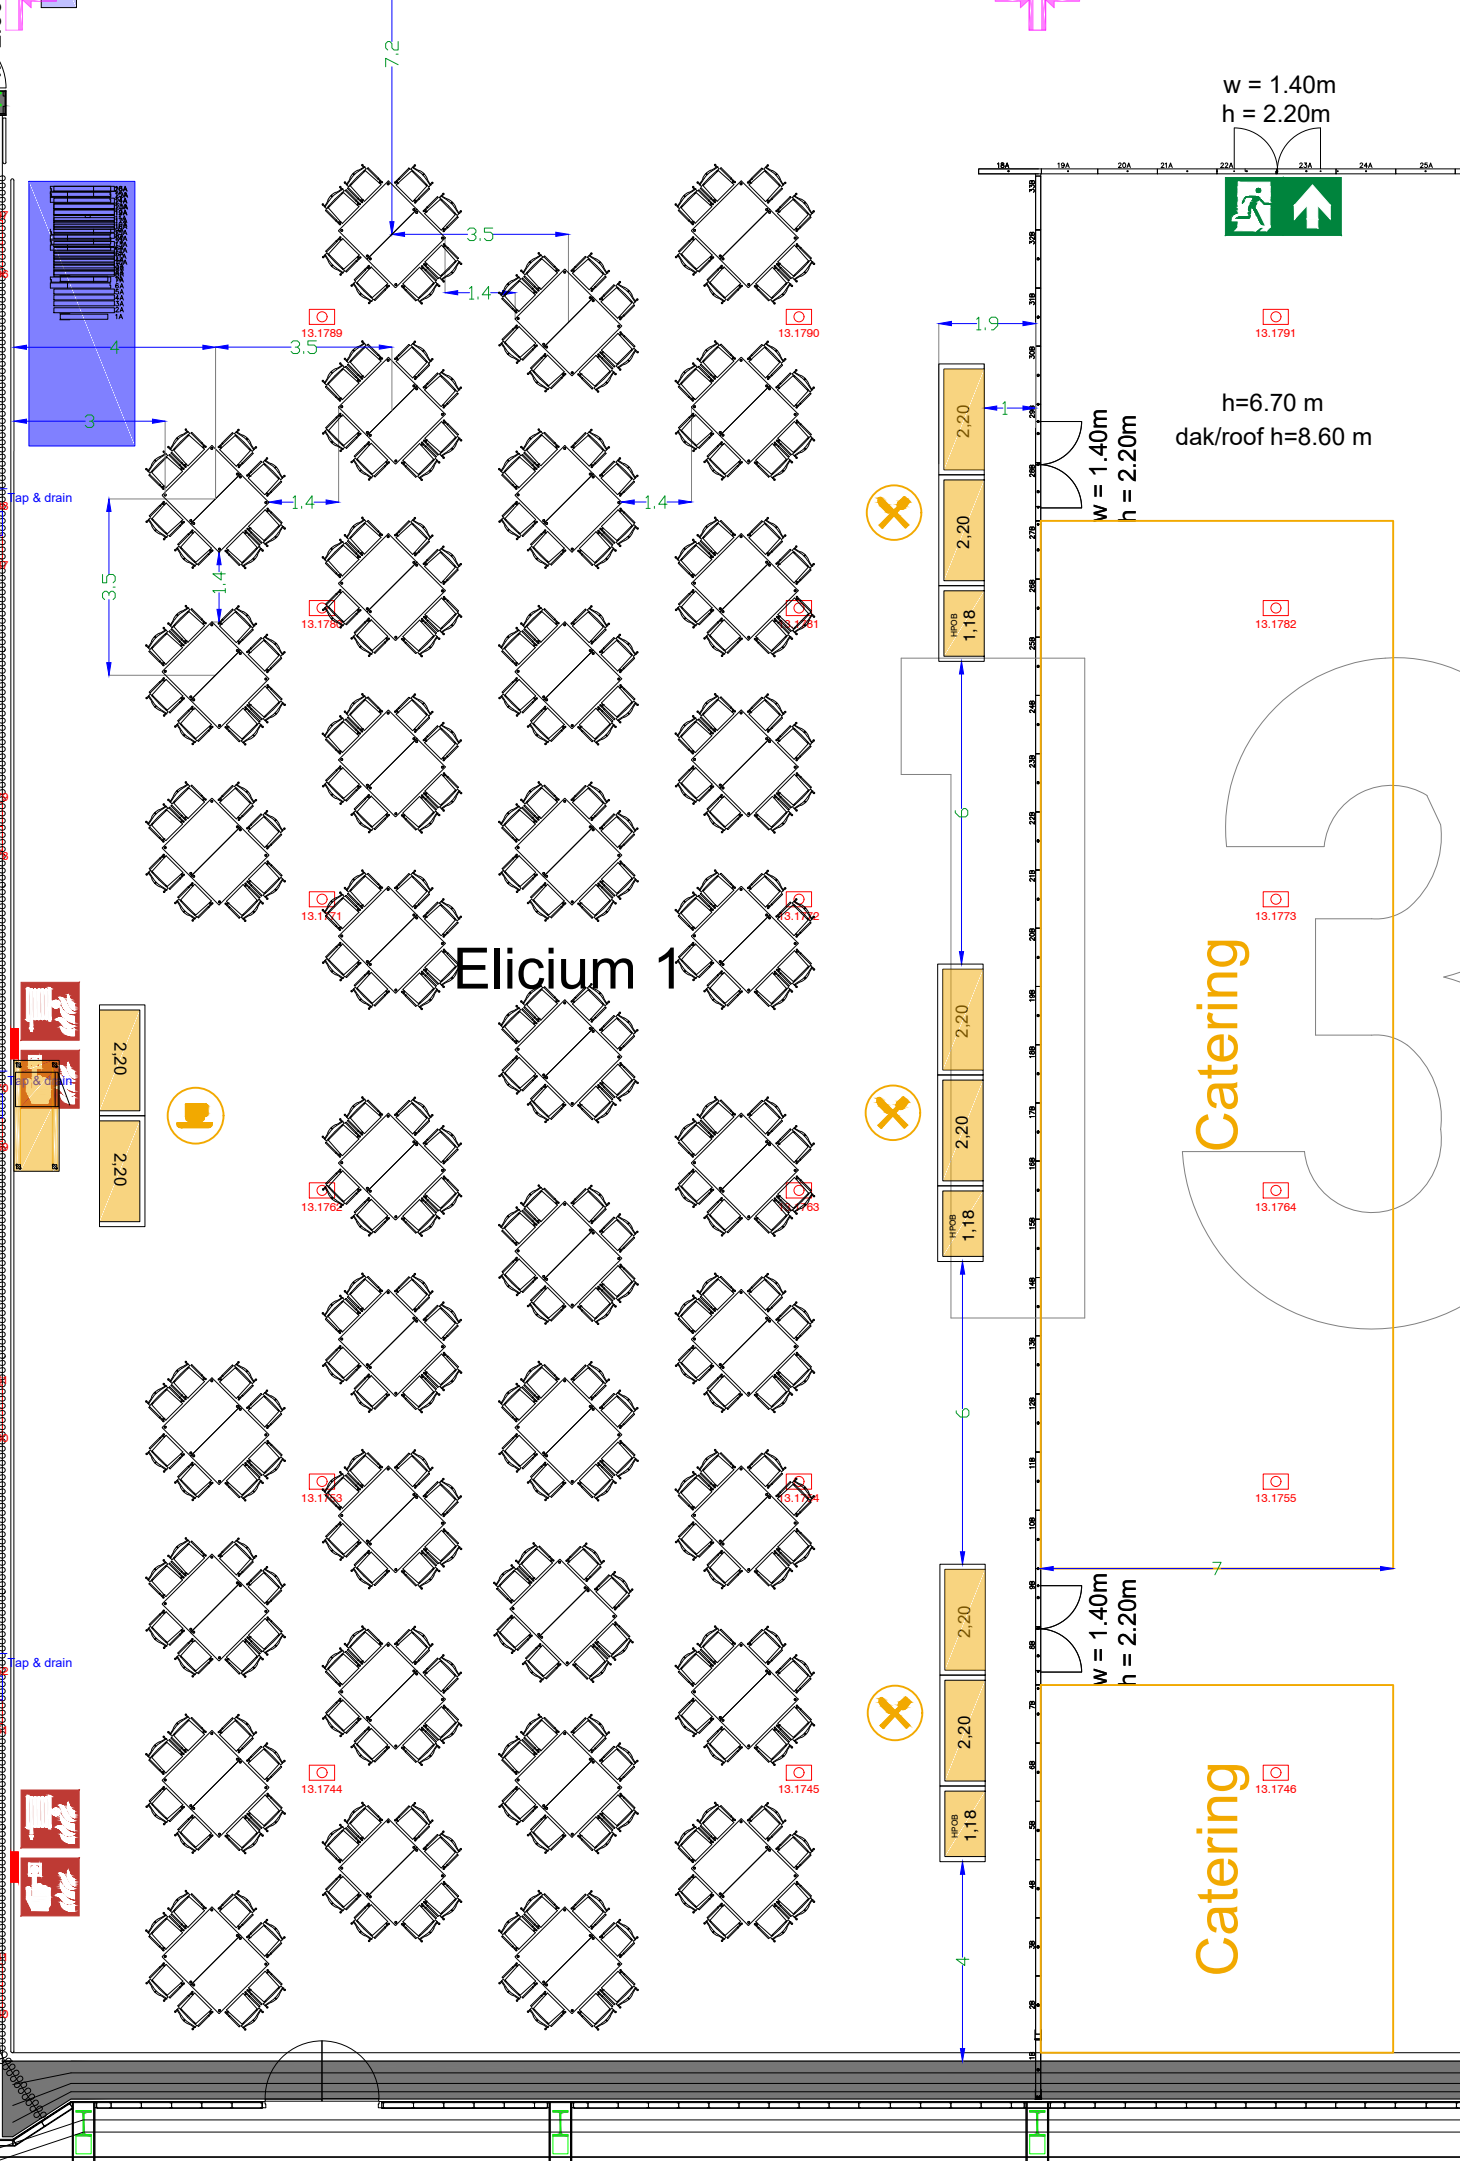

Virtual Tour

Elicium 1

rai
AMSTERDAM

Drawing Number Elicium
Date (dd-mm-yy) 18.01.2021
Drawn cadoffice@rai.nl
Changes / Omissions excepted

Elicium Foyer

Symbol Legend

- Emergency Exit
- First Aid
- Fire Extinguisher
- Fire Hose Reel
- Fire Alarm Call Point
- Fire Hydrant
- Event Catering Outlet
- Event Coffee Point
- Female Toilet
- Male Toilet
- Accessible Toilet
- Cloakroom
- RAI Live Screen
- Rigging Point
- Electra & Data
- Water - Tap and Drain
- Drain
- Cable Duct

Elicium Foyer

Meubilair:

- 74 tables (140x80 cm)
- 296 chairs

Virtual Tour

Elicium 1 - 01

rai
AMSTERDAM

Drawing Number Elicium
Date (dd-mm-yy) 18.01.2021
Scale A3 1:150
Drawn cadoffice@rai.nl
Changes / Omissions excepted