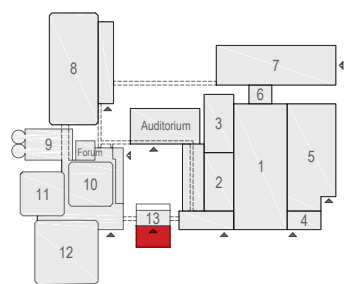

Elicium Foyer

w = 1.40m
h = 2.20m

w = 1.40m
h = 2.20m

w = 1.40m
h = 2.20m

Meubilair:

- 29 tables (190 cm)
- 290 chairs

Virtual Tour

Elicium 1 - 04

Elicium Ballroom

Drawing Number Elicium
Date (dd-mm-yy) 18.01.2021
Scale A3 1:150
Drawn cadoffice@rai.nl
Changes / Omissions excepted

Elicium Foyer

Elicium Foyer

Symbol Legend

- Emergency Exit
- First Aid
- Fire Extinguisher
- Fire Hose Reel
- Fire Alarm Call Point
- Fire Hydrant
- Event Catering Outlet
- Event Coffee Point
- Female Toilet
- Male Toilet
- Accessible Toilet
- Cloakroom
- RAI Live Screen
- Rigging Point
- Electra & Data
- Water - Tap and Drain
- Drain
- Cable Duct

Meubilair:

- 78 tables (140x80 cm)
- 460 chairs

Virtual Tour

Elicium 1 - 05

rai
AMSTERDAM

Drawing Number Elicium
 Date (dd-mm-yy) 18.01.2021
 Scale A3 1:150
 Drawn cadoffice@rai.nl
 Changes / Omissions excepted