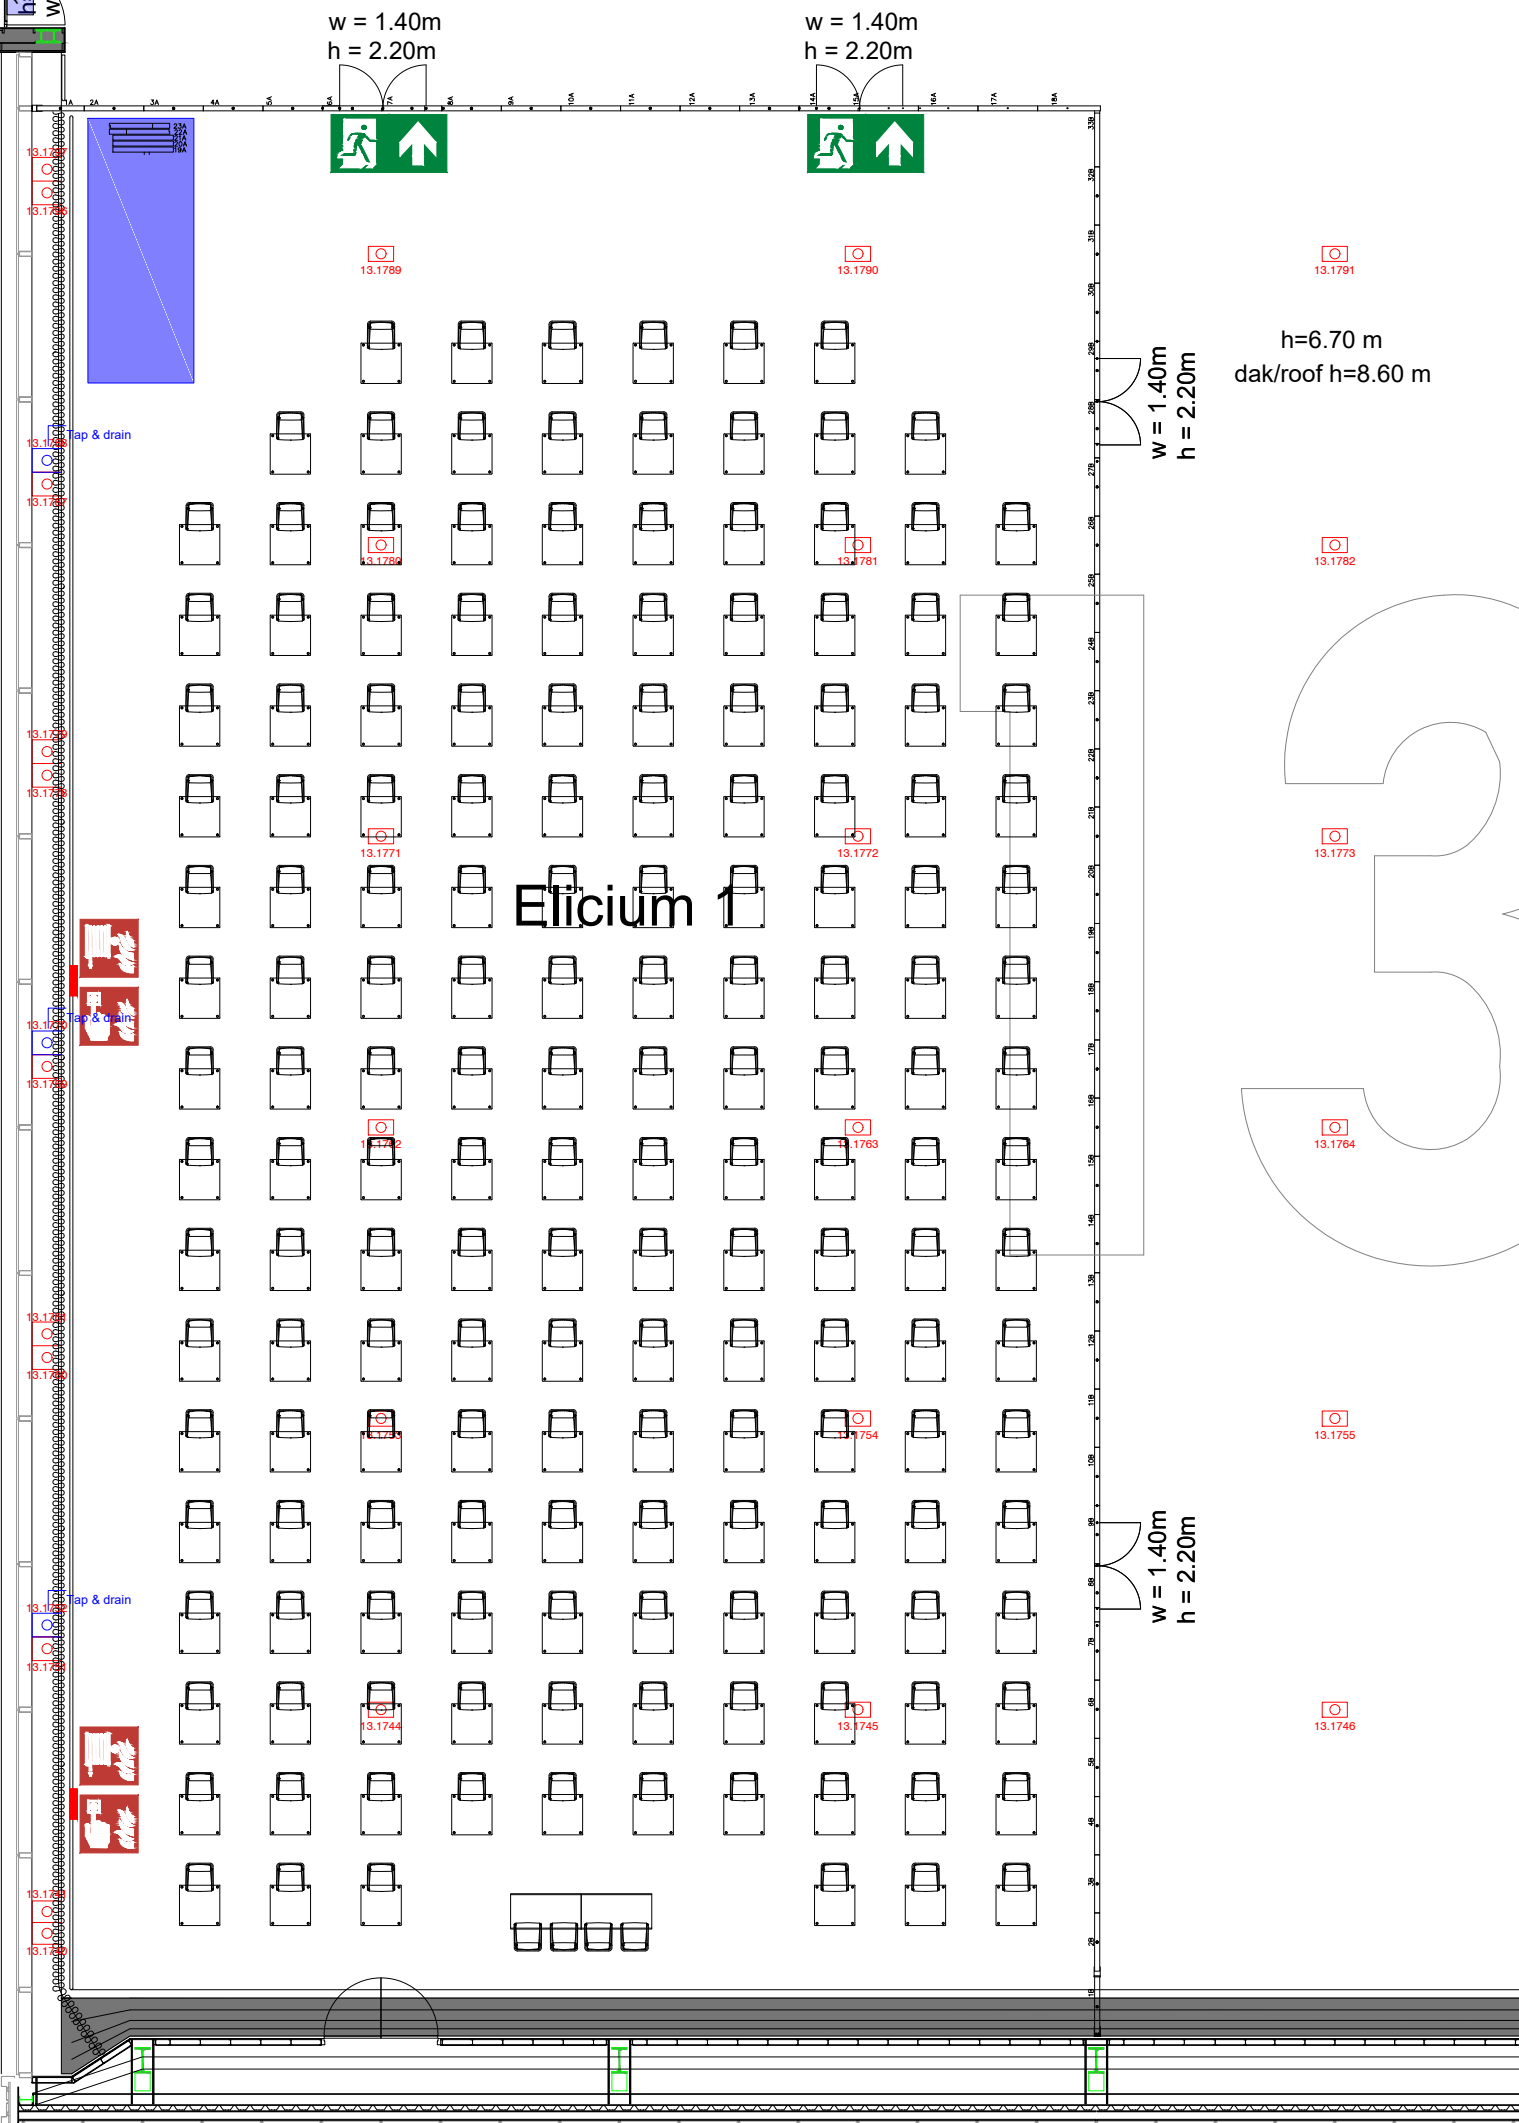

Meubilair:

- 2 tables (140x80 cm)
- 170 tables (80x80 cm)
- 174 chairs

Virtual Tour

Elicium 1 - 08

Elicium Ballroom

Elicium Foyer

Elicium Foyer

Symbol Legend