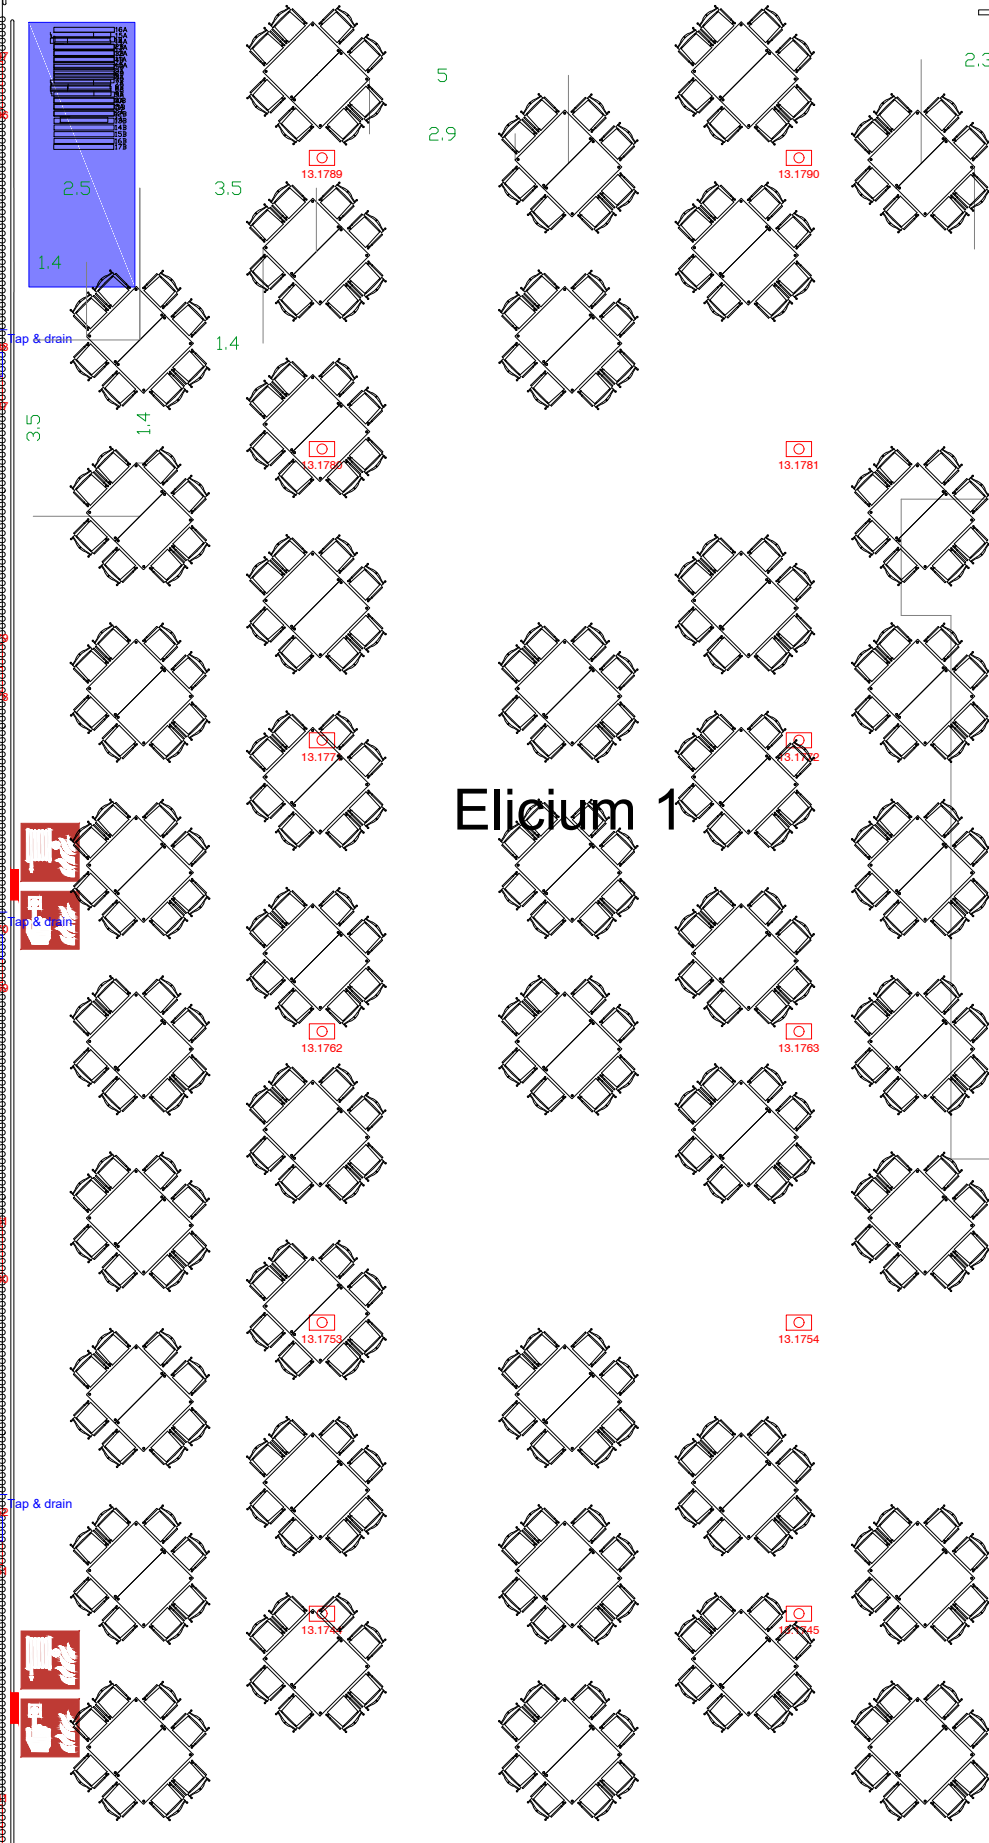

Elicium Foyer

Meubilair:

- 86 tables (140x80 cm)
- 344 chairs

Virtual Tour

Elicium 1

Catering

Catering

Elicium Ballroom

Elicium Foyer

Meubilair:

- 72 tables (140x80 cm)
- 288 chairs

Virtual Tour

Elicium 1 - 12

Elicium Ballroom

Drawing Number Elicium
 Date (dd-mm-yy) 18.01.2021
 Scale A3 1:150
 Drawn cadoffice@rai.nl
 Changes / Omissions excepted