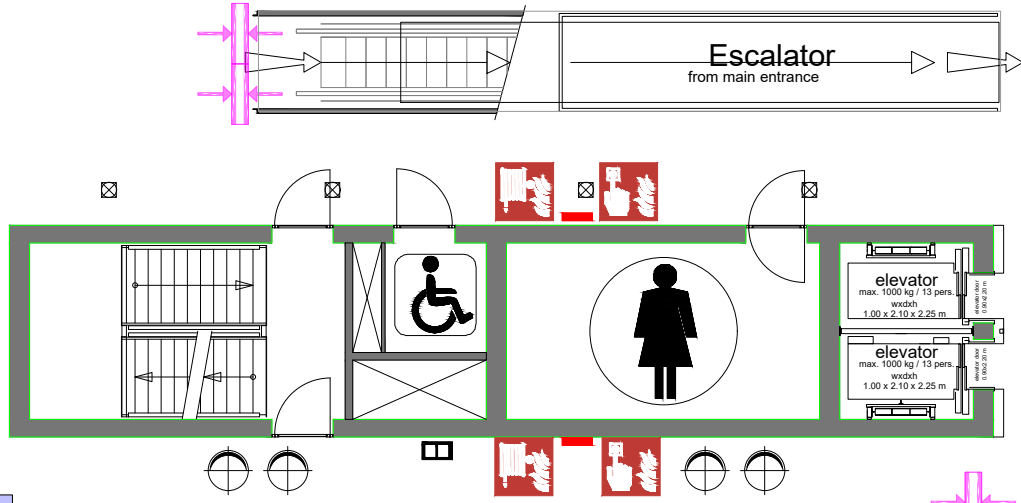

Elicium Foyer

w = 1.40m
h = 2.20m

w = 1.40m
h = 2.20m

w = 1.40m
h = 2.20m

Meubilair:

- 29 tables (190 cm)
- 290 chairs

Virtual Tour

Elicium 1 - 04

Elicium Ballroom

Drawing Number Elicium
Date (dd-mm-yy) 18.01.2021
Scale A3 1:150
Drawn cadoffice@rai.nl
Changes / Omissions excepted

Elicium Foyer

Elicium Foyer

Symbol Legend

- Emergency Exit
- First Aid
- Fire Extinguisher
- Fire Hose Reel
- Fire Alarm Call Point
- Fire Hydrant
- Event Catering Outlet
- Event Coffee Point
- Female Toilet
- Male Toilet
- Accessible Toilet
- Cloakroom
- RAI Live Screen
- Rigging Point
- Electra & Data
- Water - Tap and Drain
- Drain
- Cable Duct

Meubilair:

- 78 tables (140x80 cm)
- 460 chairs

Virtual Tour

Elicium 1 - 05

rai
AMSTERDAM

Drawing Number Elicium
 Date (dd-mm-yy) 18.01.2021
 Scale A3 1:150
 Drawn cadoffice@rai.nl
 Changes / Omissions excepted