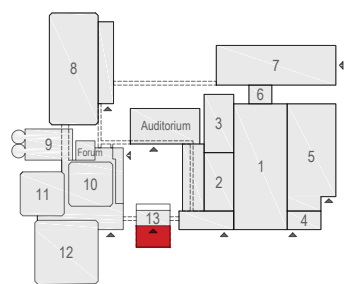

Elicium Foyer

w = 1.40m
h = 2.20m

w = 1.40m
h = 2.20m

w = 1.40m
h = 2.20m

Meubilair:

- 29 tables (190 cm)
- 290 chairs

Virtual Tour

Elicium 1 - 04

Meubilair:

- 56 tables (140x80 cm)
- 112 chairs

Virtual Tour

Elicium 1 - 06

rai
AMSTERDAM

Drawing Number Elicium
 Date (dd-mm-yy) 18.01.2021
 Scale A3 1:150
 Drawn cadoffice@rai.nl
 Changes / Omissions excepted

Elicium Ballroom

Elicium Foyer

Symbol Legend

- Emergency Exit
- First Aid
- Fire Extinguisher
- Fire Hose Reel
- Fire Alarm Call Point
- Fire Hydrant
- Event Catering Outlet
- Event Coffee Point
- Female Toilet
- Male Toilet
- Accessible Toilet
- Cloakroom
- RAI Live Screen
- Rigging Point
- Electra & Data
- Water - Tap and Drain
- Drain
- Cable Duct

Elicium Foyer

Meubilair:

- 145 tables (140x80 cm)
- 290 chairs

Virtual Tour

Elicium 1 - 07

rai
AMSTERDAM

Drawing Number Elicium
 Date (dd-mm-yy) 18.01.2021
 Scale A3 1:150
 Drawn cadoffice@rai.nl
 Changes / Omissions excepted