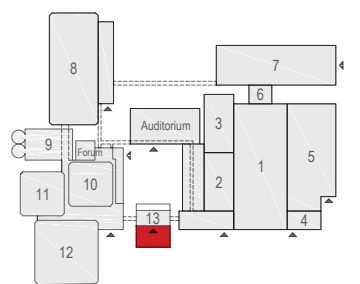

Elicium Foyer

w = 1.40m
h = 2.20m

w = 1.40m
h = 2.20m

w = 1.40m
h = 2.20m

Meubilair:

- 29 tables (190 cm)
- 290 chairs

Virtual Tour

Elicium 1 - 04

Elicium Foyer

Meubilair:

- 145 tables (140x80 cm)
- 290 chairs

Virtual Tour

Elicium 1 - 07

rai
AMSTERDAM

Drawing Number Elicium
 Date (dd-mm-yy) 18.01.2021
 Scale A3 1:150
 Drawn cadoffice@rai.nl
 Changes / Omissions excepted

Elicium Foyer

Elicium Foyer

Symbol Legend

- Emergency Exit
- First Aid
- Fire Extinguisher
- Fire Hose Reel
- Fire Alarm Call Point
- Fire Hydrant
- Event Catering Outlet
- Event Coffee Point
- Female Toilet
- Male Toilet
- Accessible Toilet
- Cloakroom
- RAI Live Screen
- Rigging Point
- Electra & Data
- Water - Tap and Drain
- Drain
- Cable Duct

Meubilair:

- 2 tables (140x80 cm)
- 170 tables (80x80 cm)
- 174 chairs

Virtual Tour

Elicium 1 - 08

Elicium Ballroom

Elicium Foyer

Elicium Foyer

Symbol Legend