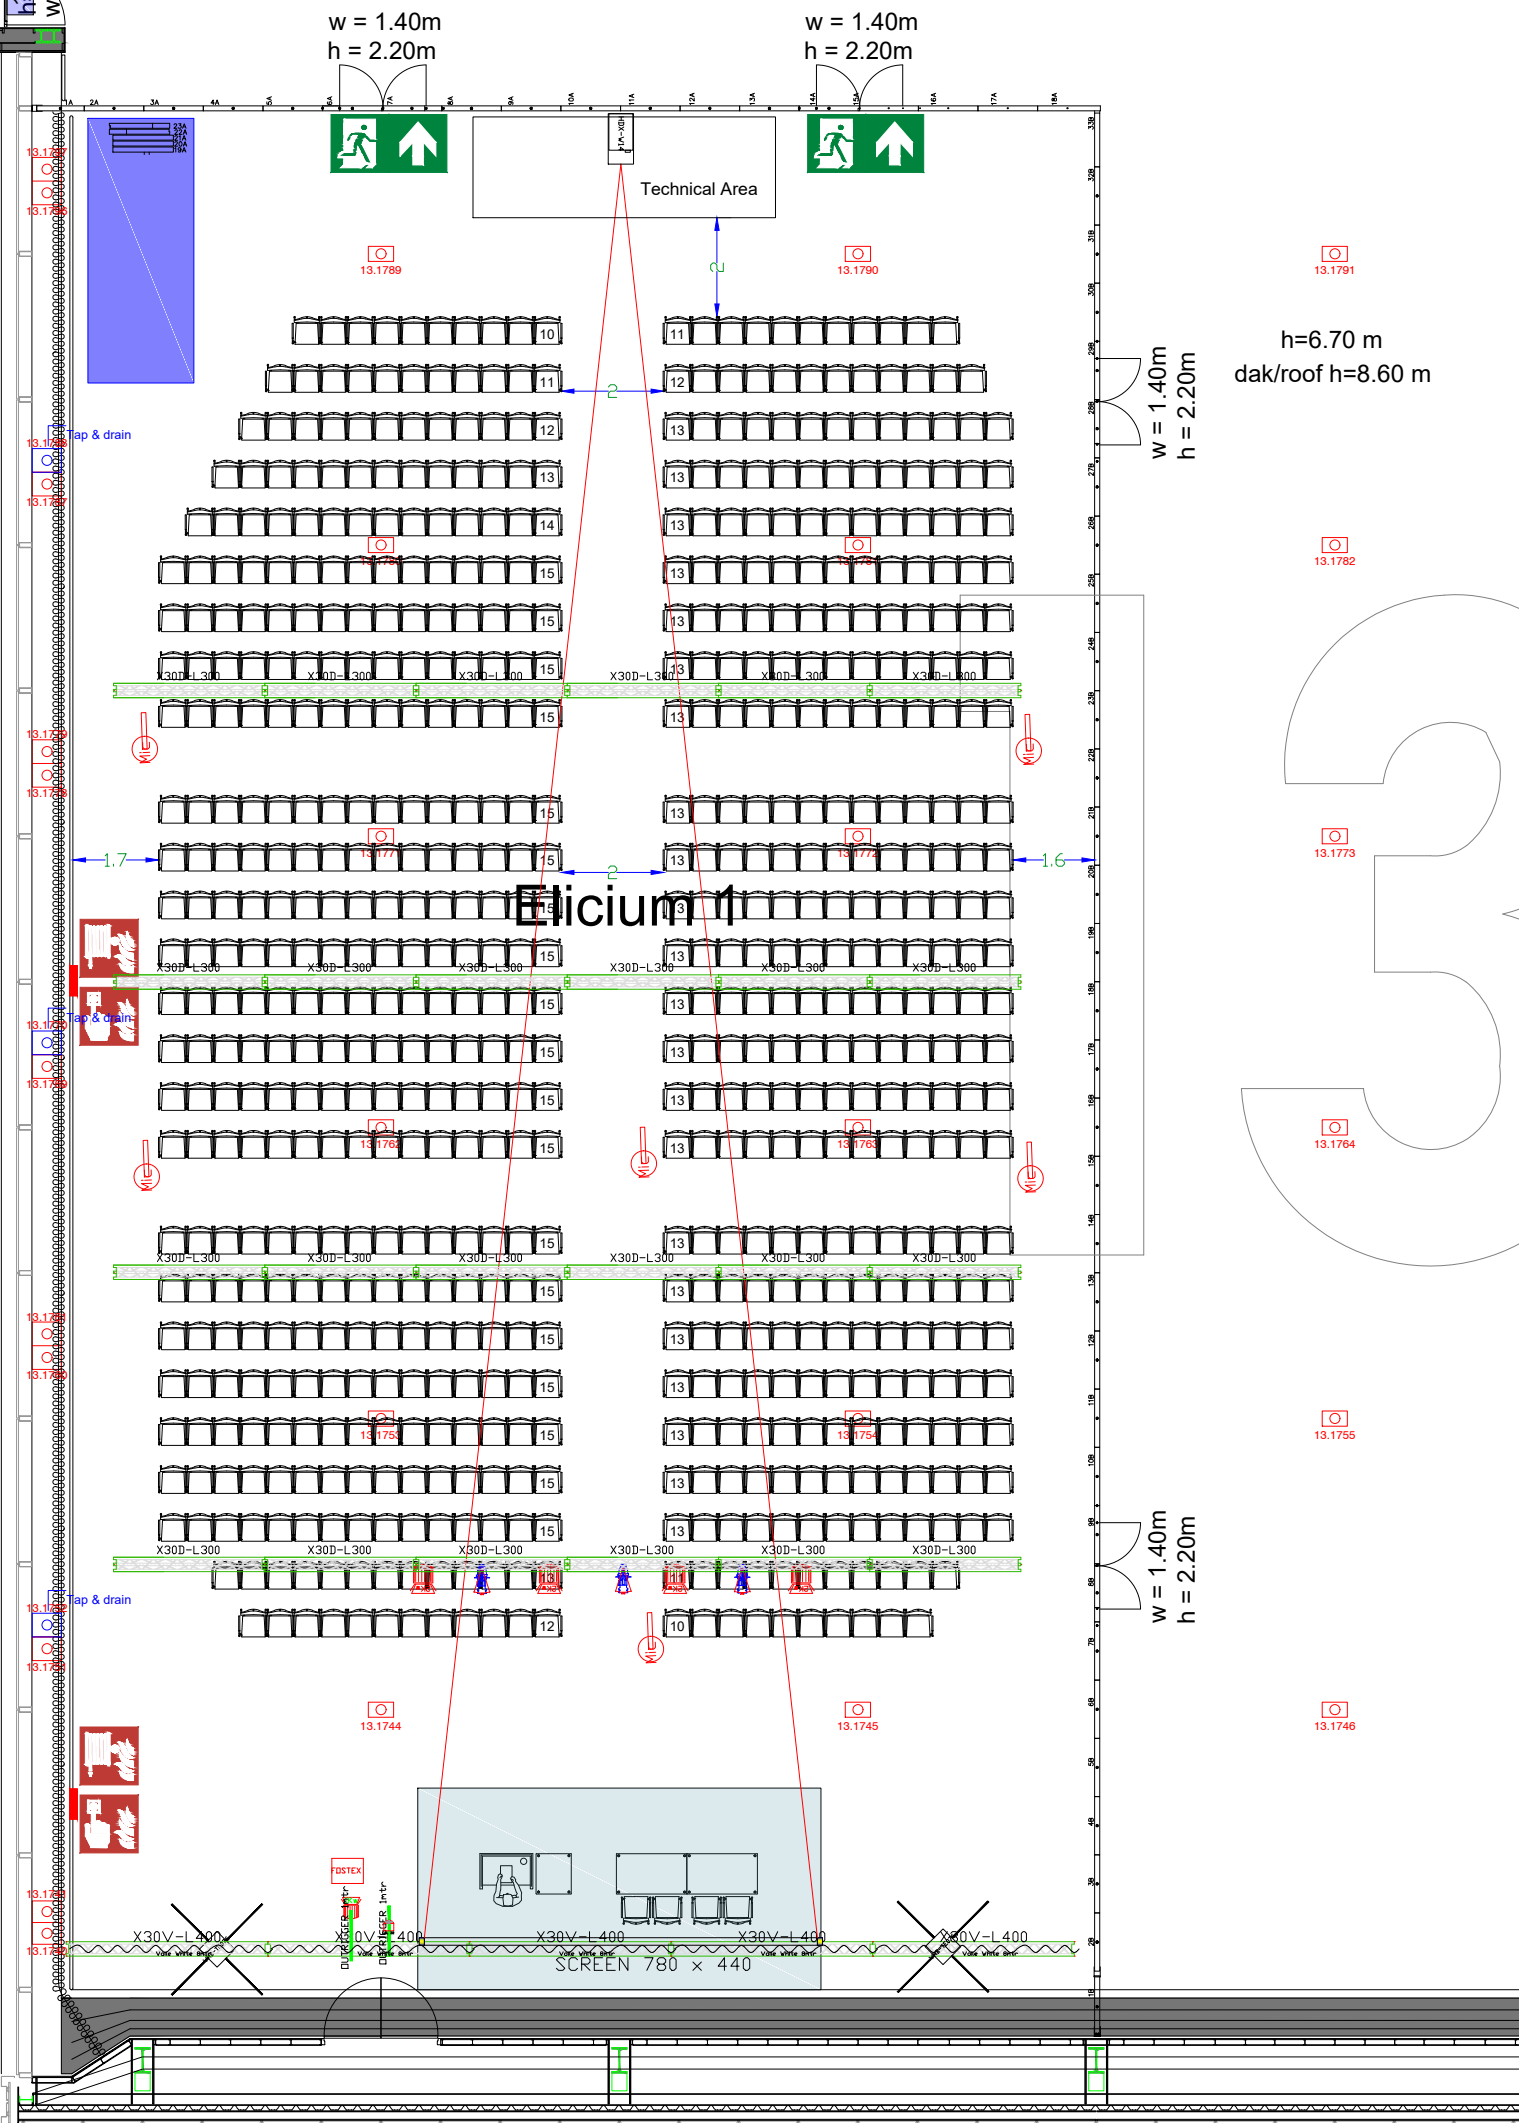

Elicium Foyer

Meubilair:

- 72 tables (140x80 cm)
- 288 chairs

Virtual Tour

Elicium 1 - 12

Elicium Ballroom

Drawing Number Elicium
 Date (dd-mm-yy) 18.01.2021
 Scale A3 1:150
 Drawn cadoffice@rai.nl
 Changes / Omissions excepted

Meubilair:

- 2 tables (140x80 cm)
- 704 chairs

Virtual Tour

Elicium 1 - 14

Elicium Ballroom

Elicium Foyer

Elicium Foyer

Symbol Legend

Meubilair:

- 48 tables (140x80 cm)
- 96 chairs

Virtual Tour

Elicium 1 - 15

rai
AMSTERDAM

Drawing Number Elicium
 Date (dd-mm-yy) 18.01.2021
 Scale A3 1:150
 Drawn cadoffice@rai.nl
 Changes / Omissions excepted