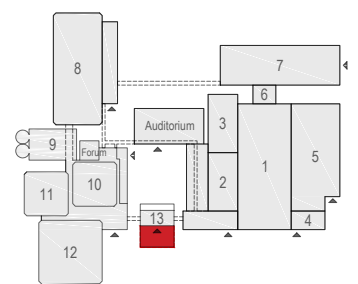

Elicium Foyer

Meubilair:

- 74 tables (140x80 cm)
- 296 chairs

Virtual Tour

Elicium 1 - 01

rai
AMSTERDAM

Drawing Number Elicium
Date (dd-mm-yy) 18.01.2021
Scale A3 1:150
Drawn cadoffice@rai.nl
Changes / Omissions excepted

Elicium Ballroom

Elicium Foyer

Symbol Legend

-  Emergency Exit
-  First Aid
-  Fire Extinguisher
-  Fire Hose Reel
-  Fire Alarm Call Point
-  Fire Hydrant
-  Event Catering Outlet
-  Event Coffee Point
-  Female Toilet
-  Male Toilet
-  Accessible Toilet
-  Cloakroom
-  RAI Live Screen
-  Rigging Point
-  Electra & Data
-  Water - Tap and Drain
-  Drain
-  Cable Duct

Elicium Foyer

Meubilair:

- 60 tables (140x80 cm)
- 240 chairs

Virtual Tour

Elicium 1 - 02

rai
AMSTERDAM

Drawing Number Elicium
 Date (dd-mm-yy) 18.01.2021
 Scale A3 1:150
 Drawn cadoffice@rai.nl
 Changes / Omissions excepted

Elicium Foyer

w = 1.40m
h = 2.20m

w = 1.40m
h = 2.20m

w = 1.40m
h = 2.20m

Meubilair:

- 29 tables (190 cm)
- 290 chairs

Virtual Tour

Elicium 1 - 04