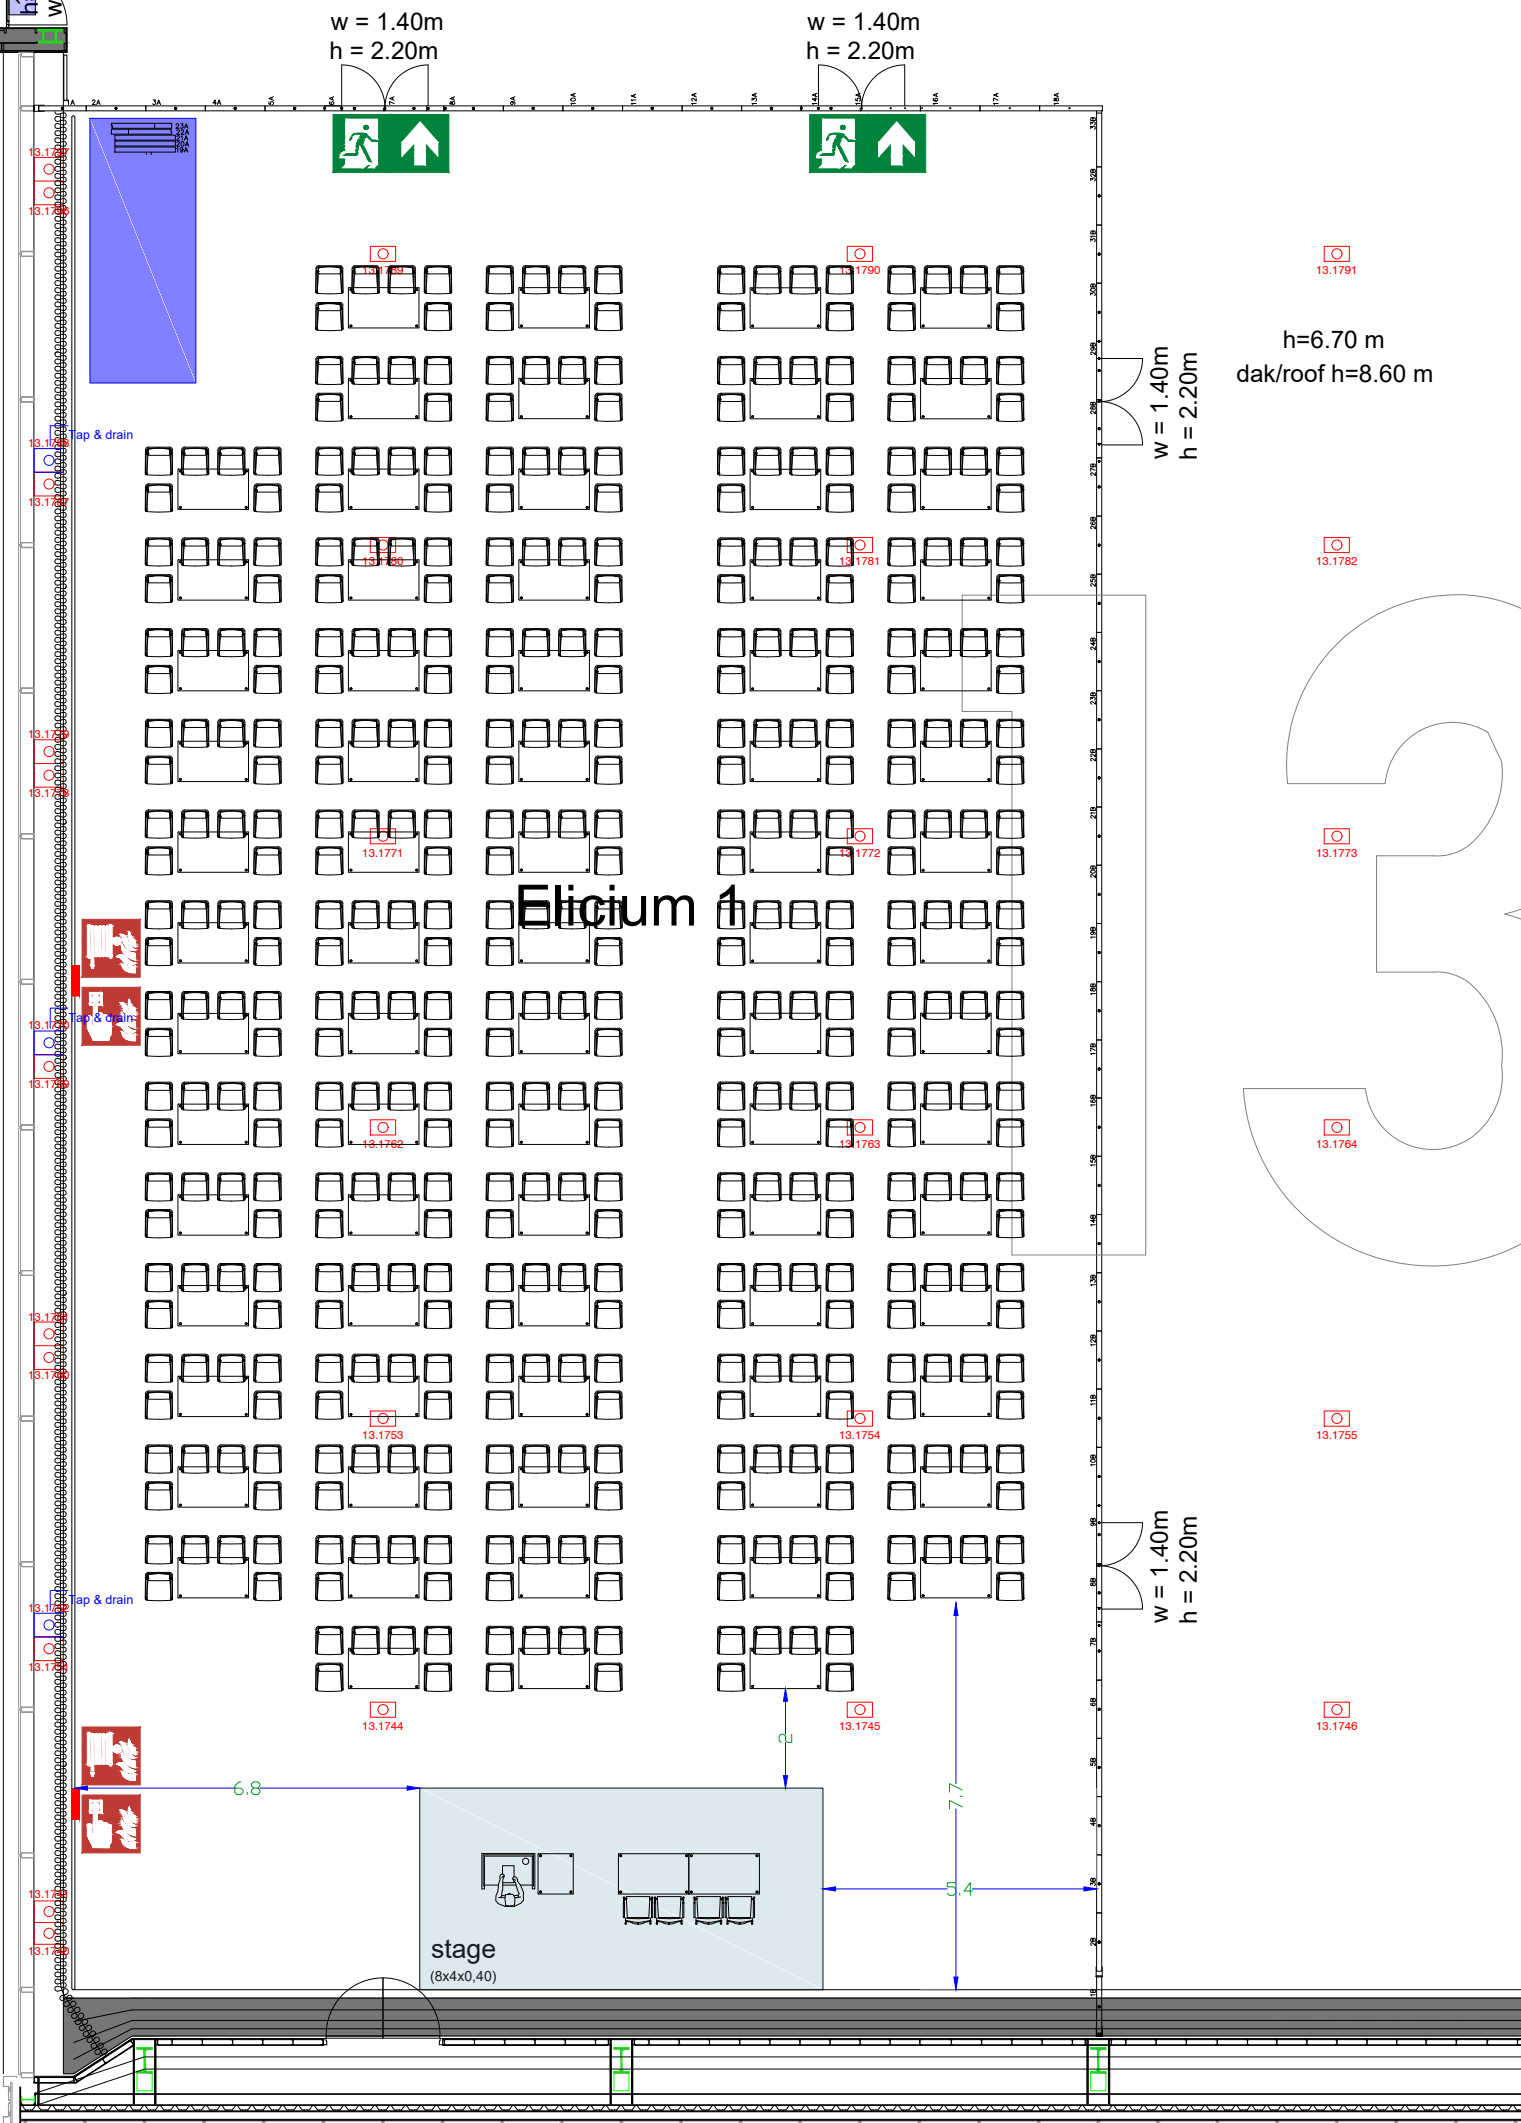

Elicium Ballroom