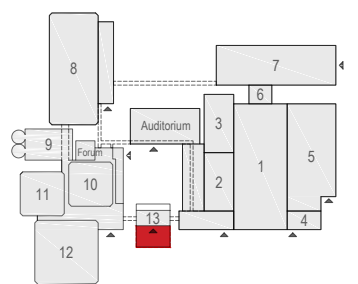

Elicium Foyer

Meubilair:

- 86 tables (140x80 cm)
- 344 chairs

Virtual Tour

Elicium 1

Catering

Catering

Elicium Ballroom

Elicium 1 - 11

Drawing Number Elicium
 Date (dd-mm-yy) 18.01.2021
 Scale A3 1:150
 Drawn cadoffice@rai.nl
 Changes / Omissions excepted

Elicium Foyer

Symbol Legend

- Emergency Exit
- First Aid
- Fire Extinguisher
- Fire Hose Reel
- Fire Alarm Call Point
- Fire Hydrant
- Event Catering Outlet
- Event Coffee Point
- Female Toilet
- Male Toilet
- Accessible Toilet
- Cloakroom
- RAI Live Screen
- Rigging Point
- Electra & Data
- Water - Tap and Drain
- Drain
- Cable Duct

Elicium Foyer

Meubilair:

- 72 tables (140x80 cm)
- 288 chairs

Virtual Tour

Elicium 1 - 12

Elicium Ballroom

Drawing Number Elicium
 Date (dd-mm-yy) 18.01.2021
 Scale A3 1:150
 Drawn cadoffice@rai.nl
 Changes / Omissions excepted