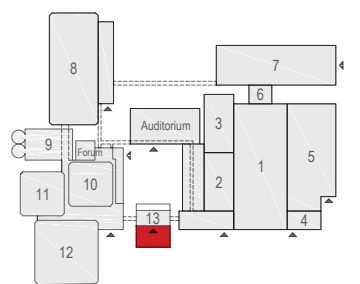

Elicium Foyer

Meubilair:

- 72 tables (140x80 cm)
- 288 chairs

Virtual Tour

Elicium 1 - 12

Elicium Ballroom

Drawing Number Elicium
 Date (dd-mm-yy) 18.01.2021
 Scale A3 1:150
 Drawn cadoffice@rai.nl
 Changes / Omissions excepted

Meubilair:

- 2 tables (140x80 cm)
- 704 chairs

Virtual Tour

Elicium 1 - 14

Elicium Ballroom

Elicium Foyer

Elicium Foyer

Symbol Legend

Meubilair:

- 48 tables (140x80 cm)
- 96 chairs

Virtual Tour

Elicium 1 - 15

rai
AMSTERDAM

Drawing Number Elicium
 Date (dd-mm-yy) 18.01.2021
 Scale A3 1:150
 Drawn cadoffice@rai.nl
 Changes / Omissions excepted