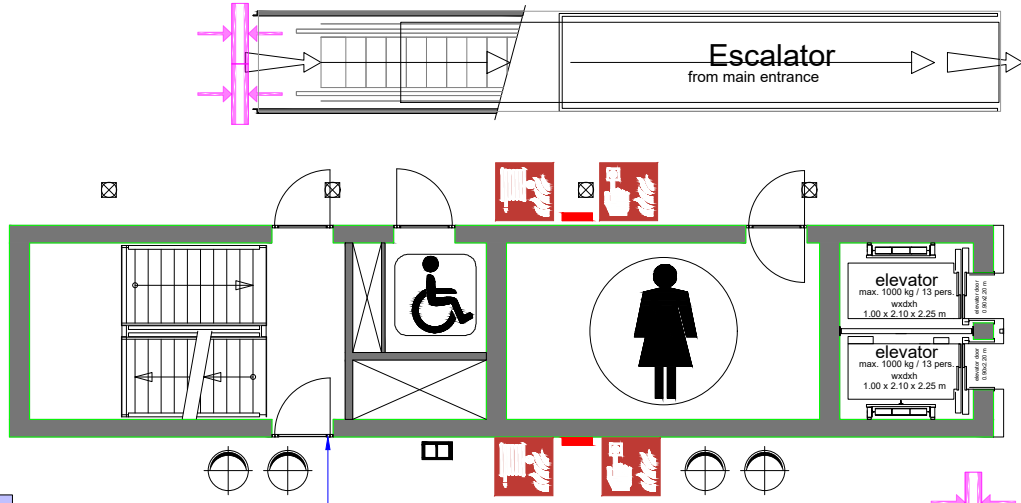

Elicium Foyer

Meubilair:

- 60 tables (140x80 cm)
- 240 chairs

Virtual Tour

Elicium 1 - 02

rai
AMSTERDAM

Drawing Number Elicium
 Date (dd-mm-yy) 18.01.2021
 Scale A3 1:150
 Drawn cadoffice@rai.nl
 Changes / Omissions excepted

Elicium Foyer

Symbol Legend

- Emergency Exit
- First Aid
- Fire Extinguisher
- Fire Hose Reel
- Fire Alarm Call Point
- Fire Hydrant
- Event Catering Outlet
- Event Coffee Point
- Female Toilet
- Male Toilet
- Accessible Toilet
- Cloakroom
- RAI Live Screen
- Rigging Point
- Electra & Data
- Water - Tap and Drain
- Drain
- Cable Duct

Elicium Foyer

Meubilair:

- 37 tables (190 cm)
- 370 chairs

Virtual Tour

Elicium 1 - 03

rai
AMSTERDAM

Drawing Number Elicium
Date (dd-mm-yy) 18.01.2021
Scale A3 1:150
Drawn cadoffice@rai.nl
Changes / Omissions excepted