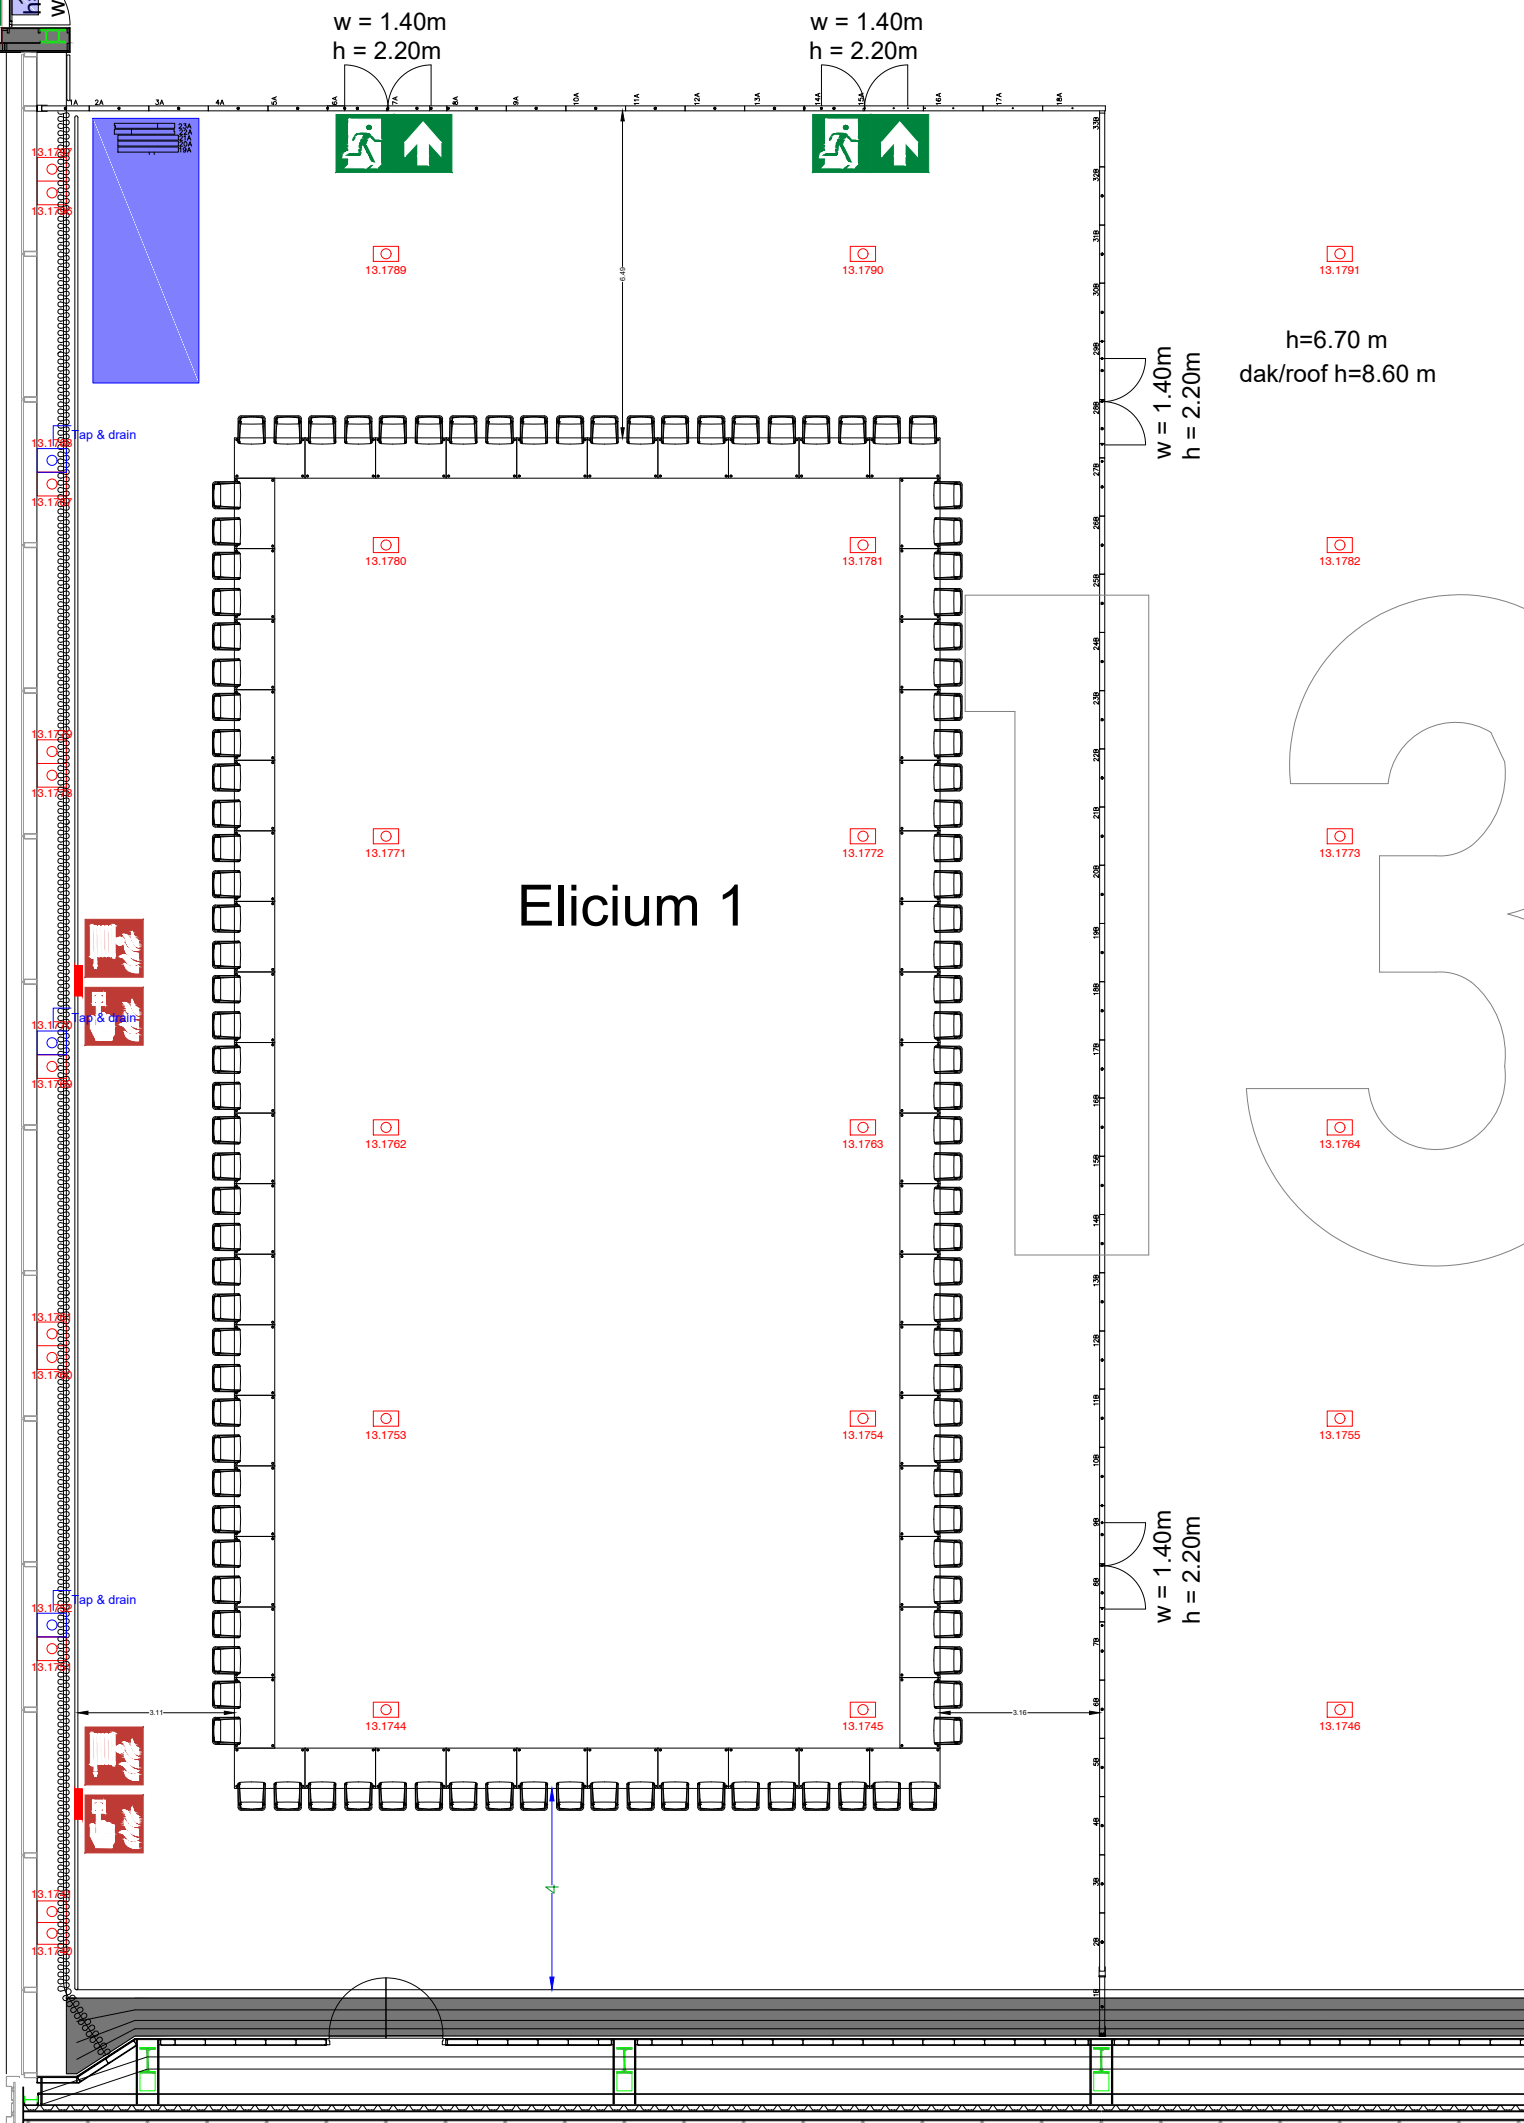

Elicium Ballroom