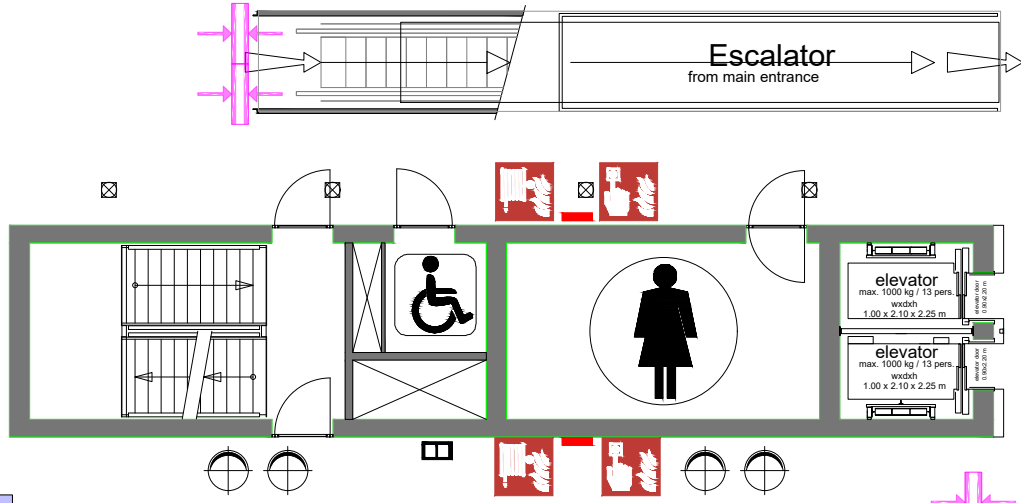

Elicium Foyer

Meubilair:

- 37 tables (190 cm)
- 370 chairs

Virtual Tour

Elicium 1 - 03

rai
AMSTERDAM

Drawing Number Elicium
Date (dd-mm-yy) 18.01.2021
Scale A3 1:150
Drawn cadoffice@rai.nl
Changes / Omissions excepted

Elicium Foyer

Symbol Legend

-  Emergency Exit
-  First Aid
-  Fire Extinguisher
-  Fire Hose Reel
-  Fire Alarm Call Point
-  Fire Hydrant
-  Event Catering Outlet
-  Event Coffee Point
-  Female Toilet
-  Male Toilet
-  Accessible Toilet
-  Cloakroom
-  RAI Live Screen
-  Rigging Point
-  Electra & Data
-  Water - Tap and Drain
-  Drain
-  Cable Duct

Elicium Foyer

w = 1.40m
h = 2.20m

w = 1.40m
h = 2.20m

w = 1.40m
h = 2.20m

Meubilair:

- 29 tables (190 cm)
- 290 chairs

Virtual Tour

Elicium 1 - 04