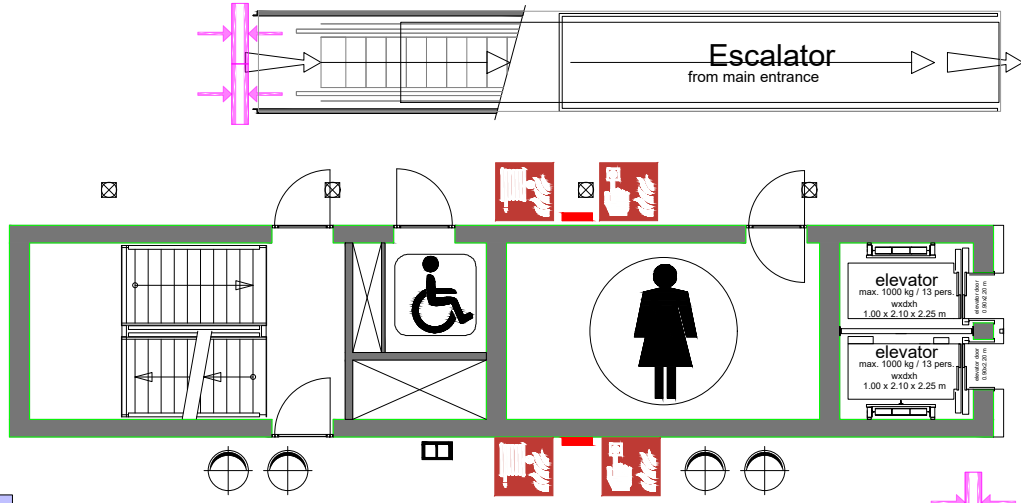

Elicium Foyer

Meubilair:

- 86 tables (140x80 cm)
- 344 chairs

Virtual Tour

Elicium 1

Catering

Catering

Elicium Ballroom

Elicium 1 - 11

Drawing Number Elicium
 Date (dd-mm-yy) 18.01.2021
 Scale A3 1:150
 Drawn cadoffice@rai.nl
 Changes / Omissions excepted

Elicium Foyer

Symbol Legend

- Emergency Exit
- First Aid
- Fire Extinguisher
- Fire Hose Reel
- Fire Alarm Call Point
- Fire Hydrant
- Event Catering Outlet
- Event Coffee Point
- Female Toilet
- Male Toilet
- Accessible Toilet
- Cloakroom
- RAI Live Screen
- Rigging Point
- Electra & Data
- Water - Tap and Drain
- Drain
- Cable Duct