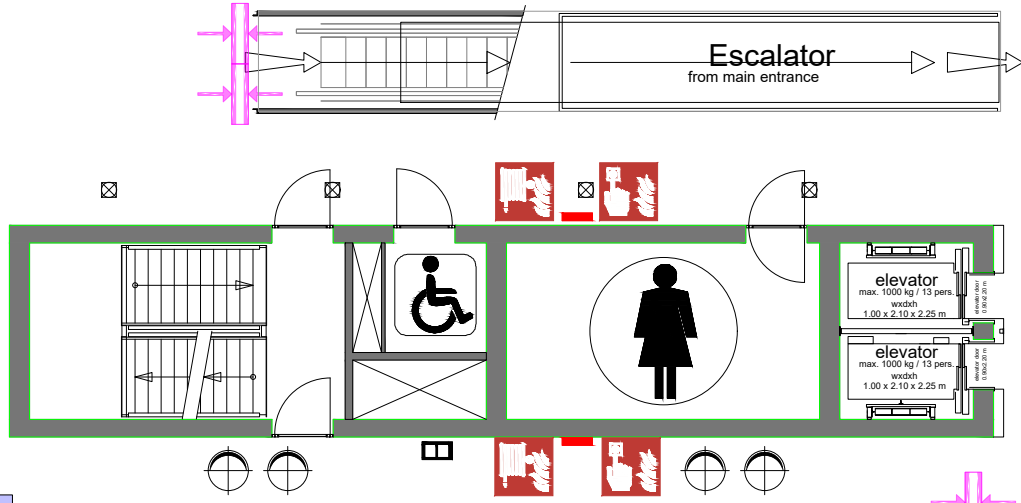

Elicium Ballroom

Drawing Number Elicium
Date (dd-mm-yy) 18.01.2021
Scale A3 1:150
Drawn cadoffice@rai.nl
Changes / Omissions excepted

Elicium Foyer

Elicium Foyer

Symbol Legend

- Emergency Exit
- First Aid
- Fire Extinguisher
- Fire Hose Reel
- Fire Alarm Call Point
- Fire Hydrant
- Event Catering Outlet
- Event Coffee Point
- Female Toilet
- Male Toilet
- Accessible Toilet
- Cloakroom
- RAI Live Screen
- Rigging Point
- Electra & Data
- Water - Tap and Drain
- Drain
- Cable Duct

Meubilair:

- 78 tables (140x80 cm)
- 460 chairs

Virtual Tour

Elicium 1 - 05

rai
AMSTERDAM

Drawing Number Elicium
 Date (dd-mm-yy) 18.01.2021
 Scale A3 1:150
 Drawn cadoffice@rai.nl
 Changes / Omissions excepted

Elicium Ballroom

Elicium Foyer

Elicium Foyer

Symbol Legend

- Emergency Exit
- First Aid
- Fire Extinguisher
- Fire Hose Reel
- Fire Alarm Call Point
- Fire Hydrant
- Event Catering Outlet
- Event Coffee Point
- Female Toilet
- Male Toilet
- Accessible Toilet
- Cloakroom
- RAI Live Screen
- Rigging Point
- Electra & Data
- Water - Tap and Drain
- Drain
- Cable Duct

Meubilair:

- 56 tables (140x80 cm)
- 112 chairs

Virtual Tour

Elicium 1 - 06

rai
AMSTERDAM

Drawing Number Elicium
 Date (dd-mm-yy) 18.01.2021
 Scale A3 1:150
 Drawn cadoffice@rai.nl
 Changes / Omissions excepted