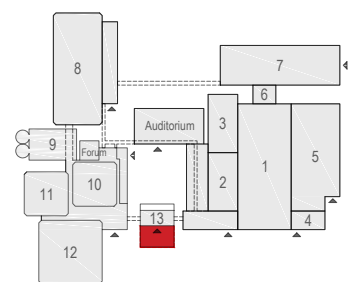

Elicium Foyer

Meubilair:

- 145 tables (140x80 cm)
- 290 chairs

Virtual Tour

Elicium 1 - 07

rai
AMSTERDAM

Drawing Number Elicium
 Date (dd-mm-yy) 18.01.2021
 Scale A3 1:150
 Drawn cadoffice@rai.nl
 Changes / Omissions excepted

Meubilair:

- 2 tables (140x80 cm)
- 170 tables (80x80 cm)
- 174 chairs

Virtual Tour

Elicium 1 - 08

Elicium Ballroom

Elicium Foyer

Elicium Foyer

Symbol Legend

Exhibitions

45 x 3x3 stands

Totale standopp. = 405 m2

Virtual Tour

Elicium 1 - 09

Elicium Ballroom

rai
AMSTERDAM

Drawing Number Elicium
 Date (dd-mm-yy) 18.01.2021
 Scale A3 1:150
 Drawn cadoffice@rai.nl
 Changes / Omissions excepted