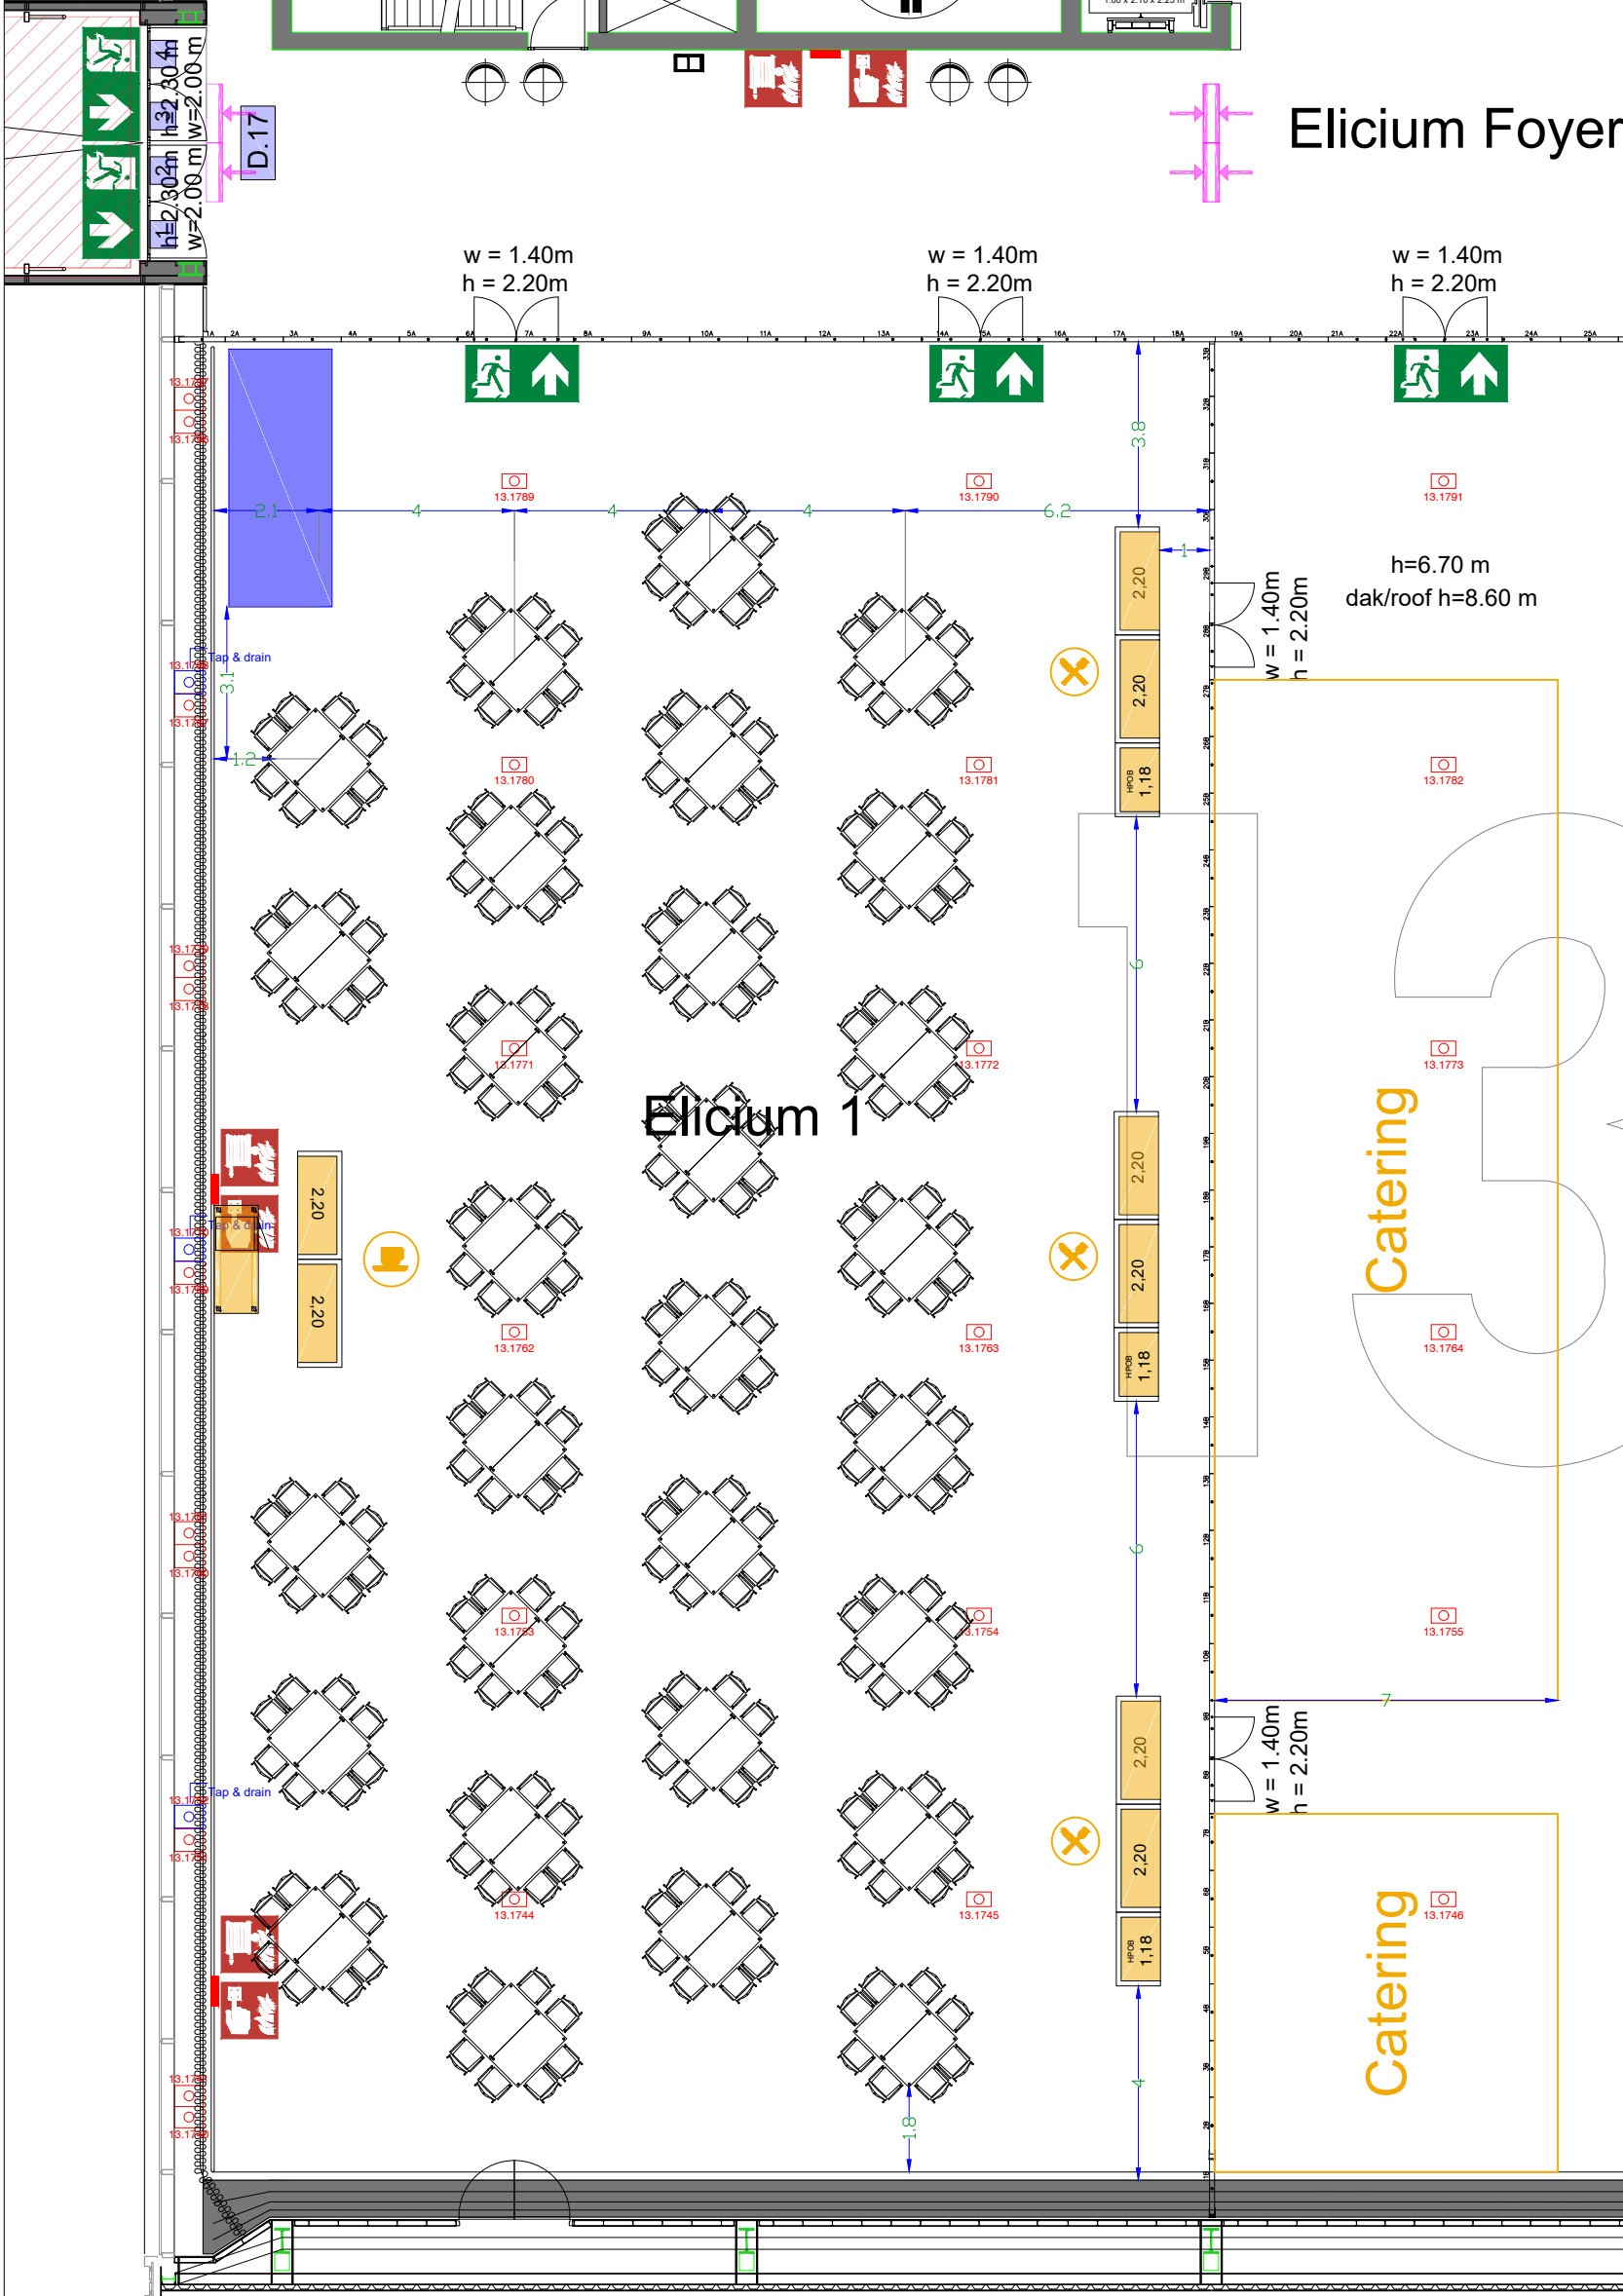

Elicium Foyer

Meubilair:

- 60 tables (140x80 cm)
- 240 chairs

Virtual Tour

Elicium 1 - 02

rai
AMSTERDAM

Drawing Number Elicium
 Date (dd-mm-yy) 18.01.2021
 Scale A3 1:150
 Drawn cadoffice@rai.nl
 Changes / Omissions excepted