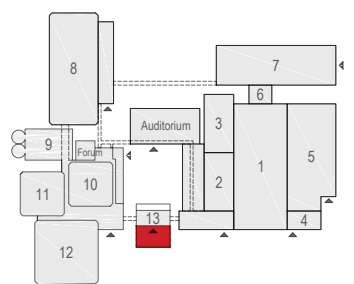

Elicium Foyer

Exhibitions

38 x 3x3 stands
- incl. banquetting

Totale standopp. = 342 m2

Virtual Tour

Elicium 1 - 10

Elicium Ballroom

Drawing Number Elicium
Date (dd-mm-yy) 18.01.2021
Scale A3 1:150
Drawn cadoffice@rai.nl
Changes / Omissions excepted