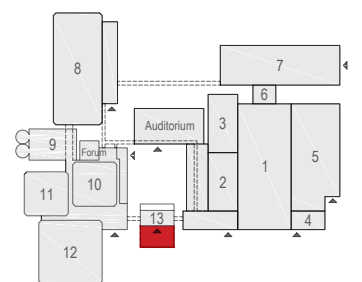

Elicium Foyer

Meubilair:

- 60 tables (140x80 cm)
- 240 chairs

Virtual Tour

Elicium 1 - 02

rai
AMSTERDAM

Drawing Number Elicium
 Date (dd-mm-yy) 18.01.2021
 Scale A3 1:150
 Drawn cadoffice@rai.nl
 Changes / Omissions excepted

Elicium Foyer

Symbol Legend

- Emergency Exit
- First Aid
- Fire Extinguisher
- Fire Hose Reel
- Fire Alarm Call Point
- Fire Hydrant
- Event Catering Outlet
- Event Coffee Point
- Female Toilet
- Male Toilet
- Accessible Toilet
- Cloakroom
- RAI Live Screen
- Rigging Point
- Electra & Data
- Water - Tap and Drain
- Drain
- Cable Duct

Elicium Foyer

Meubilair:

- 37 tables (190 cm)
- 370 chairs

Virtual Tour

Elicium 1 - 03

rai
AMSTERDAM

Drawing Number Elicium
Date (dd-mm-yy) 18.01.2021
Scale A3 1:150
Drawn cadoffice@rai.nl
Changes / Omissions excepted

Elicium Foyer

w = 1.40m
h = 2.20m

w = 1.40m
h = 2.20m

w = 1.40m
h = 2.20m

Meubilair:

- 29 tables (190 cm)
- 290 chairs

Virtual Tour

Elicium 1 - 04