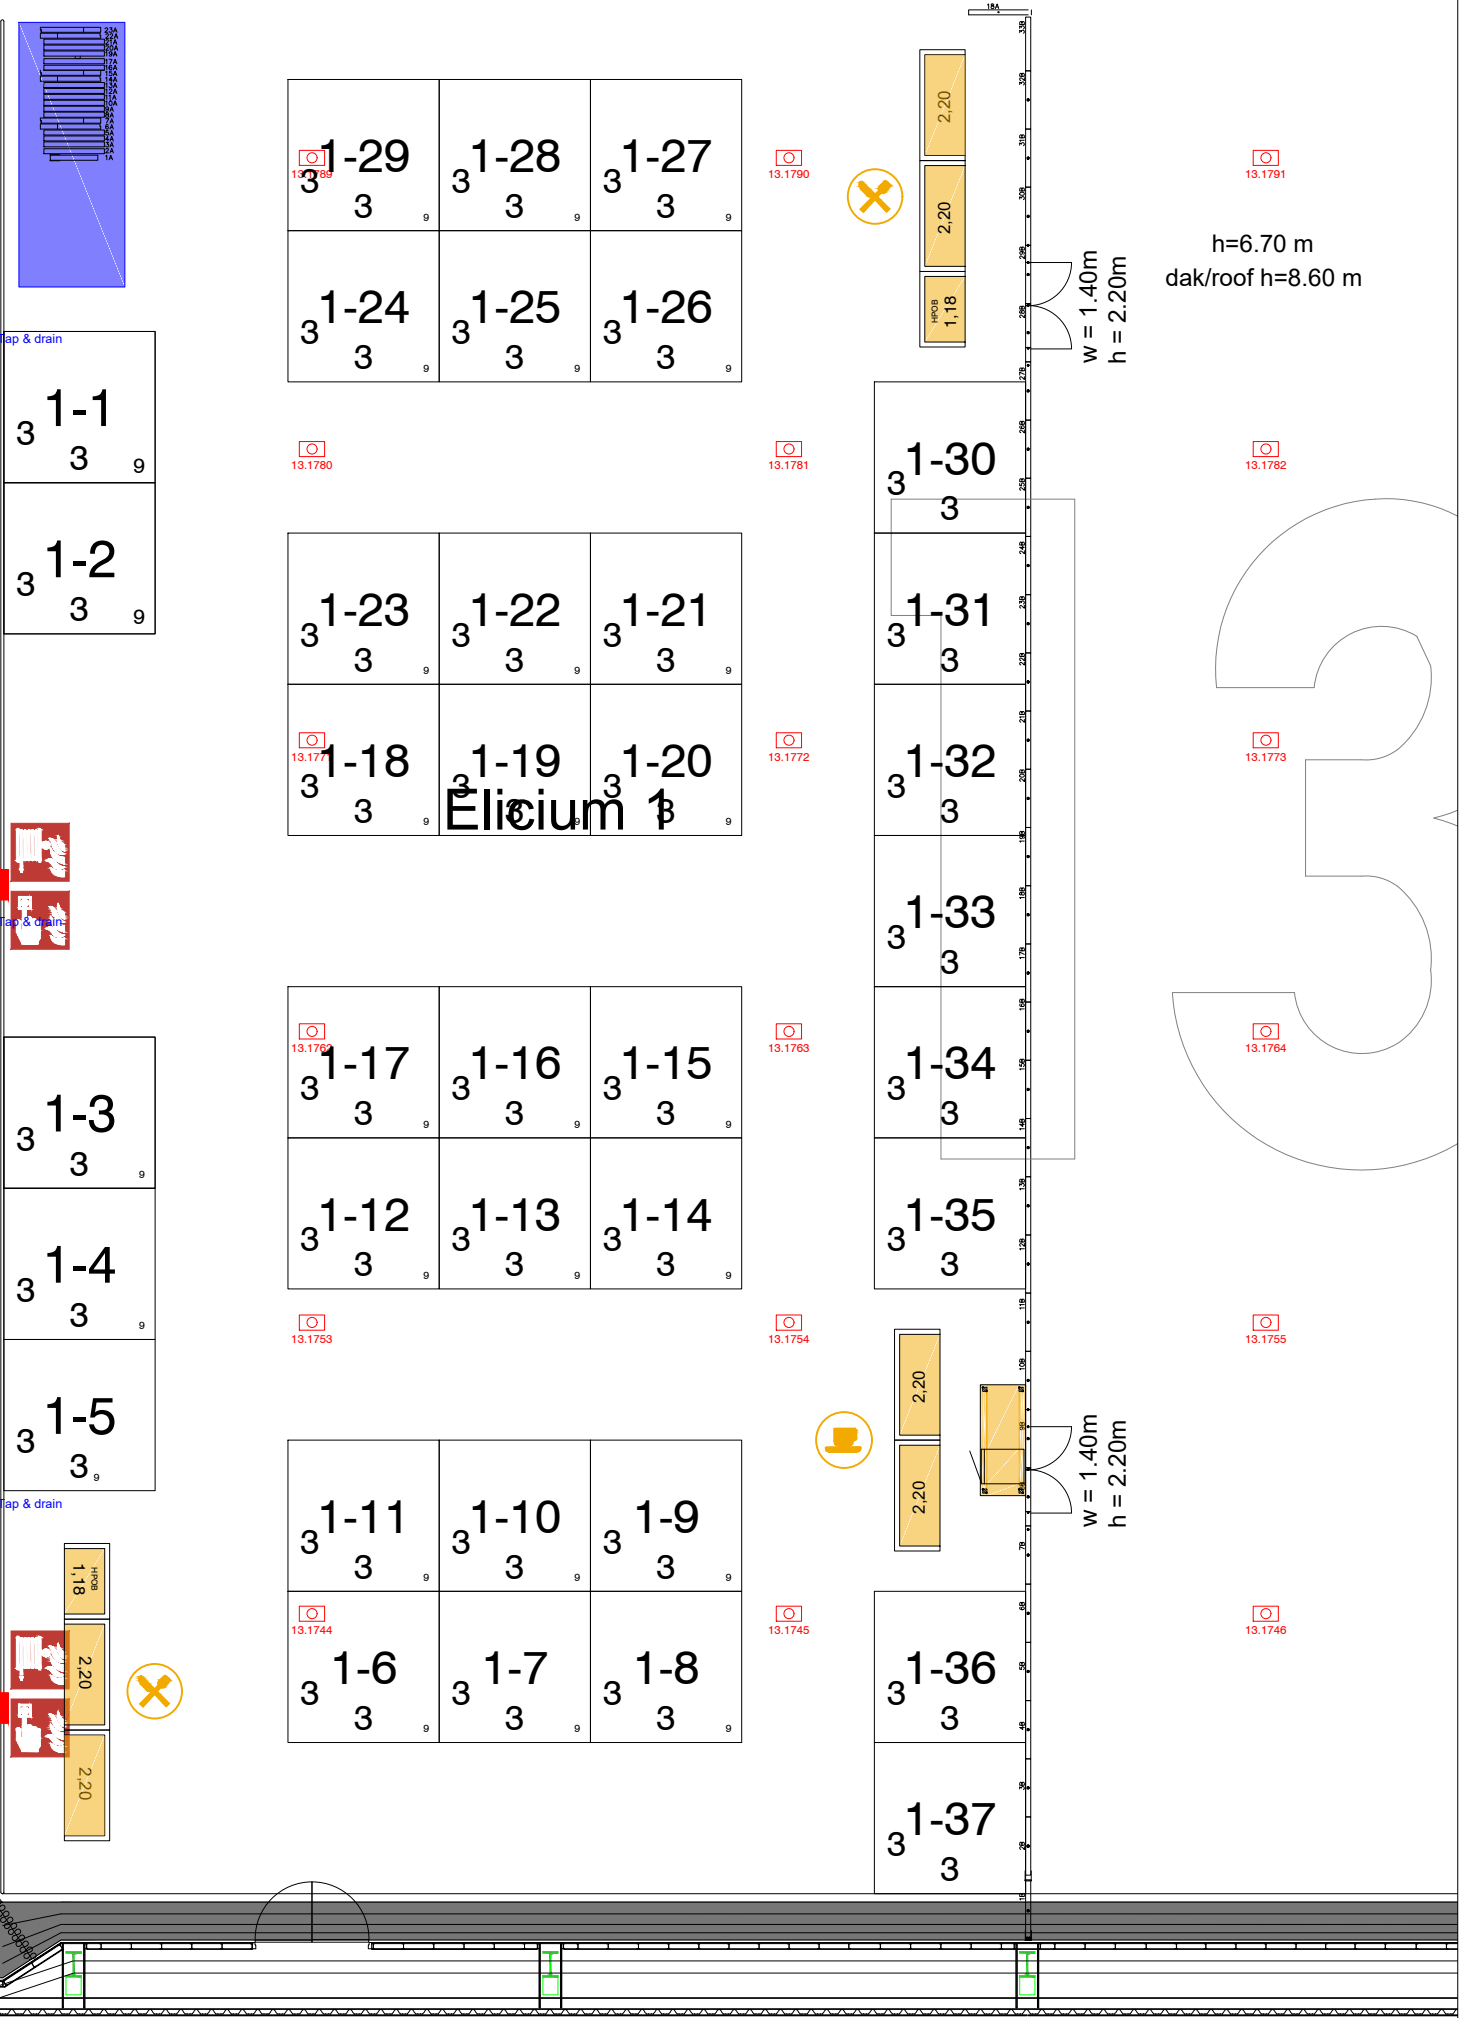

Elicium Foyer