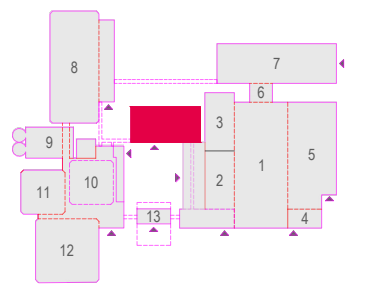

Symbol Legend

- Emergency Exit
- First Aid
- Fire Extinguisher
- Fire Hose Reel
- Fire Alarm Call Point
- Fire Hydrant
- Event Catering Outlet
- Event Coffee Point
- Male Toilet
- Female Toilet
- Accessible Toilet
- Cloakroom
- RAI Live Screen
- Rigging Point
- Electra & Data
- Water - Tap and Drain
- Drain
- Cable Duct

Entrance G
Auditorium Lounge
Onyx Lounge

Drawing Number 57
 Date (dd-mm-yy) 10-07-2023
 Scale A3 1:300
 Drawn cadoffice@rai.nl
 Changes / Omissions excepted