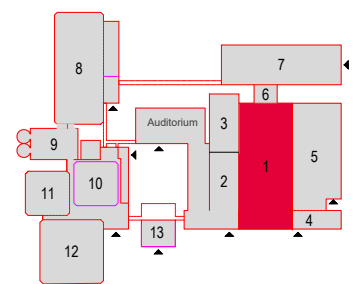

Symbol Legend

- Emergency Exit
- First Aid
- Fire Extinguisher
- Fire Hose Reel
- Fire Alarm Call Point
- Fire Hydrant
- Event Catering Outlet
- Event Coffee Point
- Female Toilet
- Male Toilet
- Accessible Toilet
- Cloakroom
- RAI Live Screen
- Rigging Point
- Electra & Data
- Water - Tap and Drain
- Drain
- Cable Duct

Hall 1 - Balcony

rai
AMSTERDAM

Drawing Number 2
 Date (dd-mm-yy) 27-06-2023
 Scale A3 1:500
 Drawn cadoffice@rai.nl
 Changes / Omissions excepted