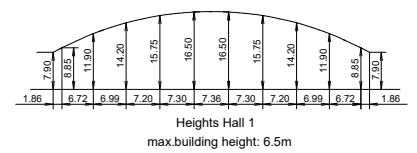

Symbol Legend

- Emergency Exit
- First Aid
- Fire Extinguisher
- Fire Hose Reel
- Fire Alarm Call Point
- Fire Hydrant
- Event Catering Outlet
- Event Coffee Point
- Female Toilet
- Male Toilet
- Accessible Toilet
- Cloakroom
- RAI Live Screen
- Rigging Point
- Electra & Data
- Water - Tap and Drain
- Drain
- Cable Duct