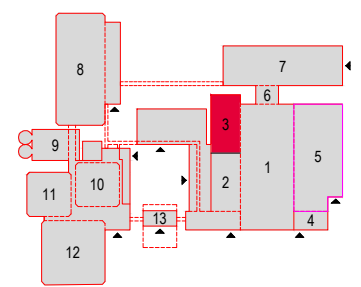

Symbol Legend

- Emergency Exit
- First Aid
- Fire Extinguisher
- Fire Hose Reel
- Fire Alarm Call Point
- Fire Hydrant
- Event Catering Outlet
- Event Coffee Point
- Female Toilet
- Male Toilet
- Accessible Toilet
- Cloakroom
- RAI Live Screen
- Rigging Point
- Electra & Data
- Water - Tap and Drain
- Drain
- Cable Duct

Hall 3

Drawing Number 4
 Date (dd-mm-yy) 28-02-2023
 Scale A3 1:300
 Drawn cadoffice@rai.nl
 Changes / Omissions excepted