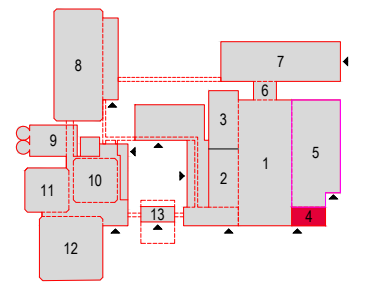

Symbol Legend

- Emergency Exit
- First Aid
- Fire Extinguisher
- Fire Hose Reel
- Fire Alarm Call Point
- Fire Hydrant
- Event Catering Outlet
- Event Coffee Point
- Female Toilet
- Male Toilet
- Accessible Toilet
- Cloakroom
- RAI Live Screen
- Rigging Point
- Electra & Data
- Water - Tap and Drain
- Drain
- Cable Duct

Hall 4

Drawing Number 5
 Date (dd-mm-yy) 28.06.2023
 Scale A3 1:200
 Drawn cadoffice@rai.nl
 Changes / Omissions excepted