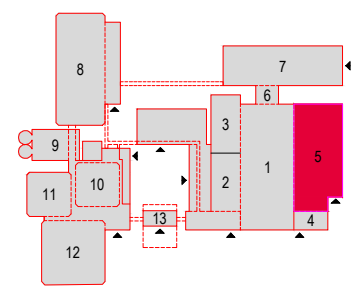

Symbol Legend

- Emergency Exit
- First Aid
- Fire Extinguisher
- Fire Hose Reel
- Fire Alarm Call Point
- Fire Hydrant
- Event Catering Outlet
- Event Coffee Point
- Female Toilet
- Male Toilet
- Accessible Toilet
- Cloakroom
- RAI Live Screen
- Rigging Point
- Electra & Data
- Water - Tap and Drain
- Drain
- Cable Duct

Hall 5

Drawing Number 7
 Date (dd-mm-yy) 28-03-2023
 Scale A3 1:500
 Drawn cadoffice@rai.nl
 Changes / Omissions excepted