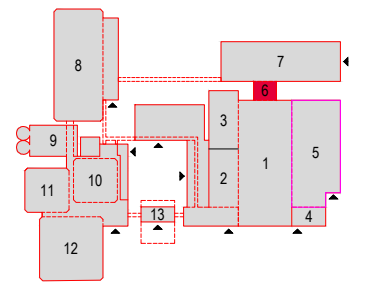

Symbol Legend

- Emergency Exit
- First Aid
- Fire Extinguisher
- Fire Hose Reel
- Fire Alarm Call Point
- Fire Hydrant
- Event Catering Outlet
- Event Coffee Point
- Female Toilet
- Male Toilet
- Accessible Toilet
- Cloakroom
- RAI Live Screen
- Rigging Point
- Electra & Data
- Water - Tap and Drain
- Drain
- Cable Duct

Hall 6

Drawing Number 7
 Date (dd-mm-yy) 28-02-2023
 Scale A3 1:200
 Drawn cadoffice@rai.nl
 Changes / Omissions excepted