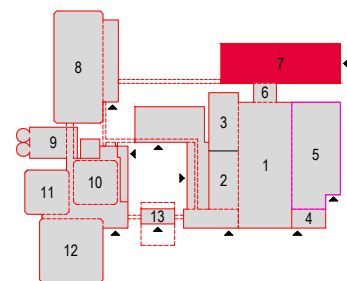

Symbol Legend

- Emergency Exit
- First Aid
- Fire Extinguisher
- Fire Hose Reel
- Fire Alarm Call Point
- Fire Hydrant
- Event Catering Outlet
- Event Coffee Point
- Female Toilet
- Male Toilet
- Accessible Toilet
- Cloakroom
- RAI Live Screen
- Rigging Point
- Electra & Data
- Water - Tap and Drain
- Drain
- Cable Duct

Hall 7

Drawing Number 8
 Date (dd-mm-yy) 28-06-2023
 Scale A3 1:600
 Drawn cadoffice@rai.nl
 Changes / Omissions excepted