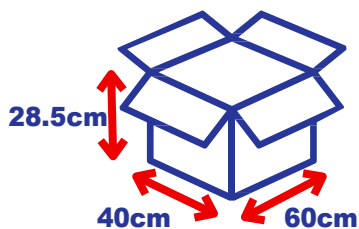

Prisoner property

Prisoner property arrangements differ depending on whether the prisoner is on the male or female side of the prison.

For prisoners on the male side, property must be brought into the prison in person and accompanied by a valid property log number. We are unable to accept property parcels sent through the post for male prisoners.

For prisoners on the female side, property can either be brought into the prison with a valid property log number or sent through the post.

Parcels need to fit these dimensions:

- Height = 28.5cm (285mm)
- Width = 40cm (400mm)
- Length = 60cm (600mm)