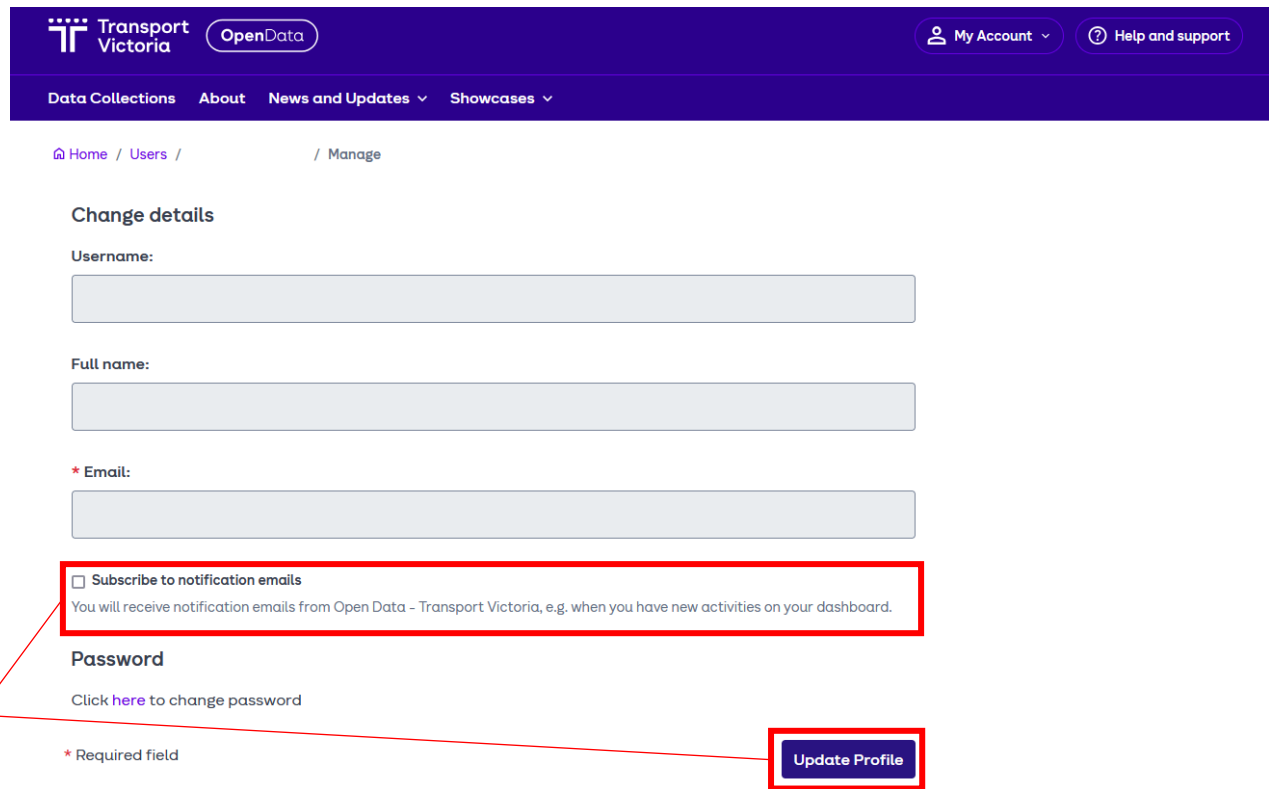

Transport Victoria Open Data Portal

How to follow data collections and domains

Tip: Click the “Subscribe to notification emails” tick box in “Account settings” so you receive an email when there are updates to the data collections and domains you are following

Make sure you click the “Update Profile” button to complete the subscription process