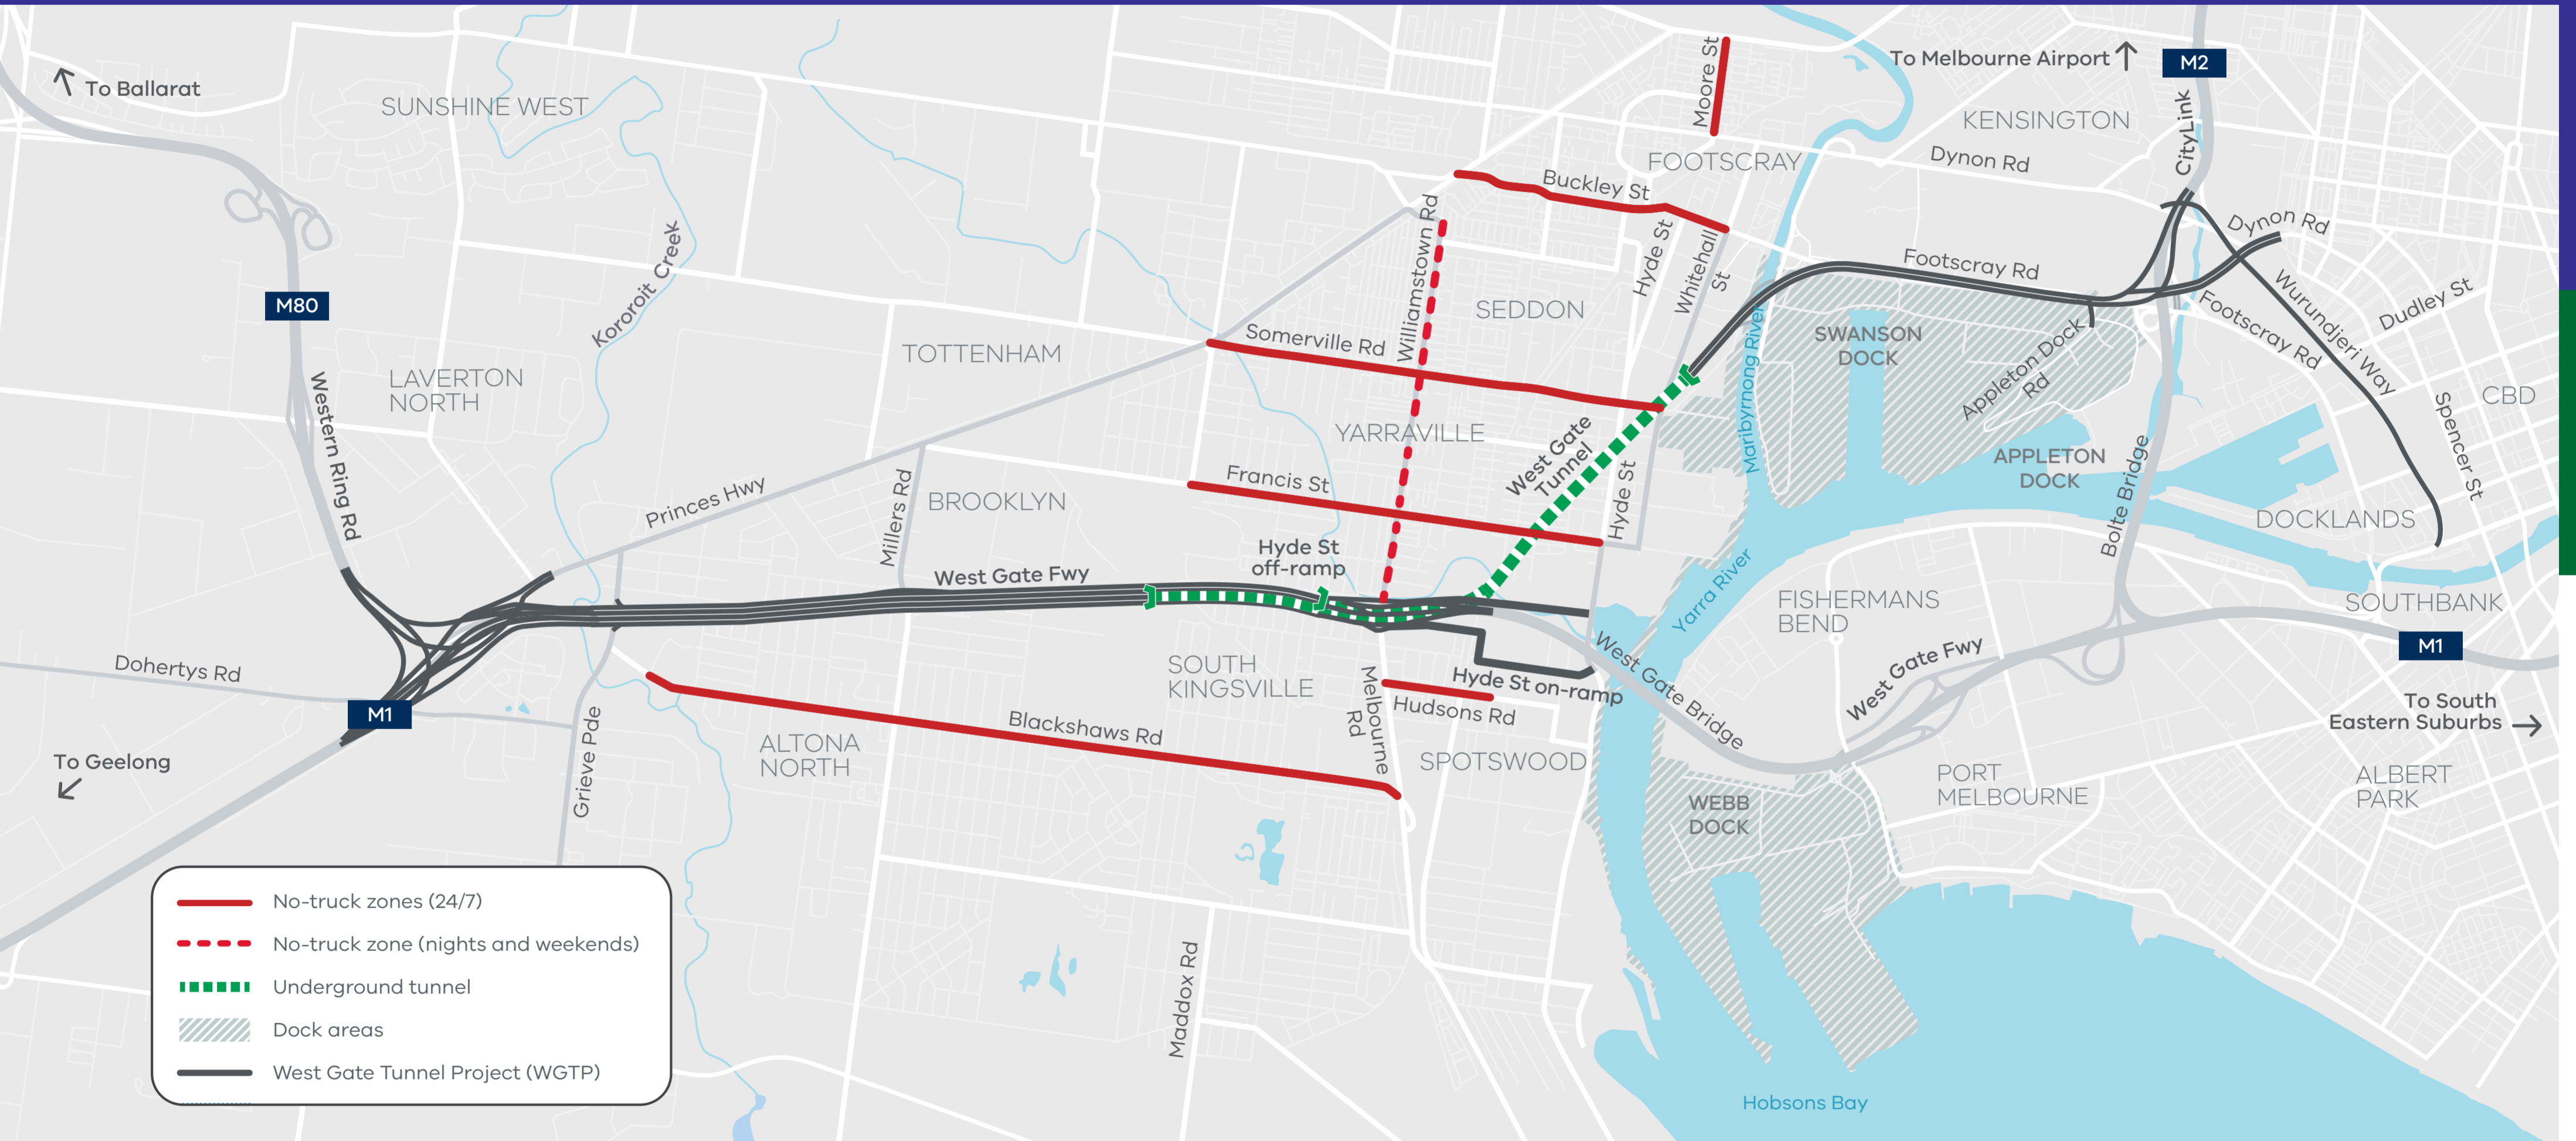

No-truck zones are now in place

Large trucks, including container trucks are no longer allowed on key residential streets in the inner west.

Find out more. Scan or visit
transport.vic.gov.au/no-truck-zones
Contact us
freightvictoria@transport.vic.gov.au

Department of Transport and Planning