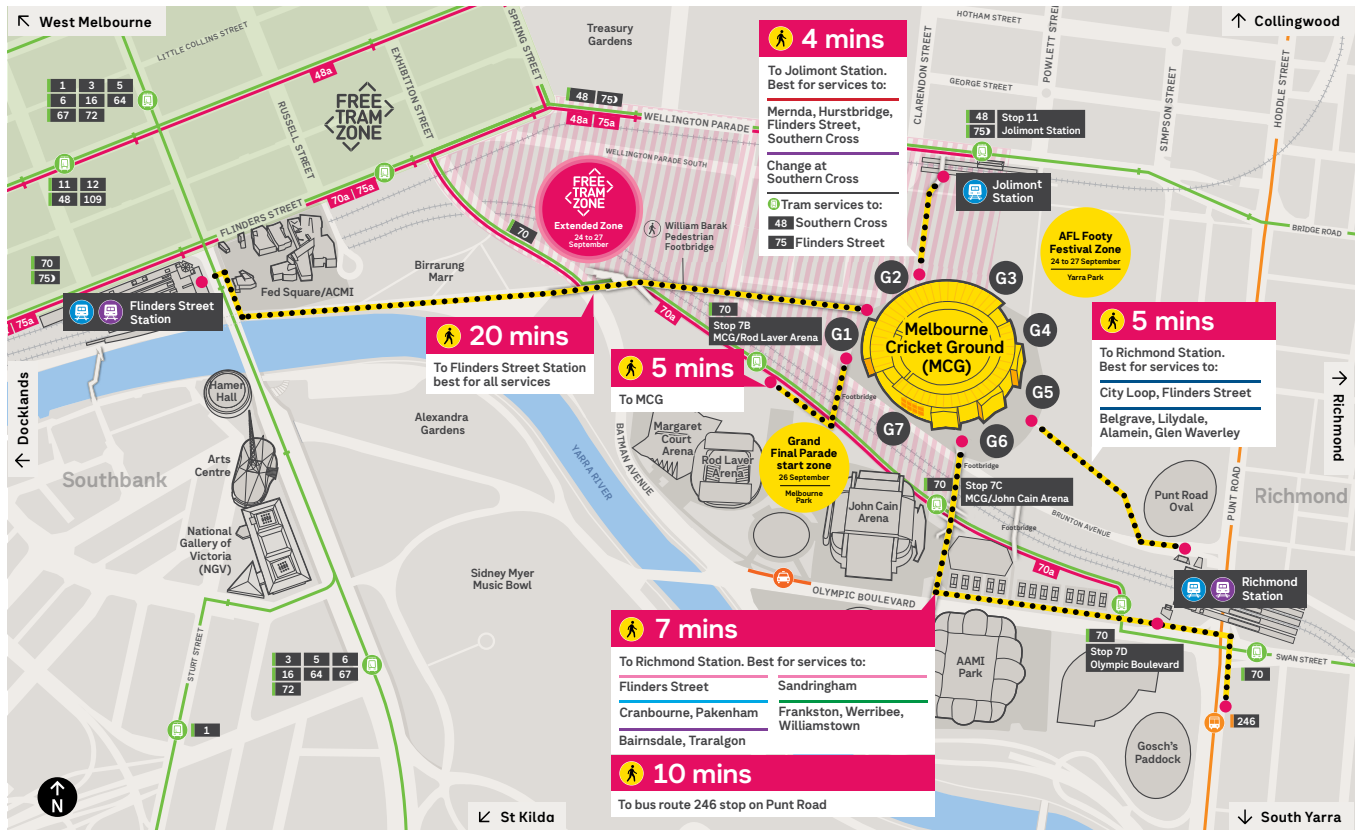

Plan your journey

2025 AFL Grand Final Week

2025 AFL Grand Final Week precinct map

Best journey options

Approx travel time

Flinders Street Station

- Walk to the MCG 20 mins
- Jolimont Station 20 mins
- 75 75a Jolimont tram stop 15 mins
- 70 70a Rod Laver Arena and MCG tram stops 15 mins
- Richmond Station 15 mins

Southern Cross Station

Most V/Line services arrive and depart from Southern Cross Station

- 48 48a Jolimont tram stop 25 mins
- Jolimont Station 20 mins

Walking distances are based on an average walking speed. This map and its details are a guide only and it is recommended you give yourself as much time as possible to get to and from your destination.

Getting to the 2025 AFL Grand Final Week Precinct

- 70 Take Tram 48, 70 or 75 to the Precinct
- 70a Take Tram 48a, 70a or 75a to the Precinct
- Special event trams operating for the Parade and Grand Final Days only, please see specific timetables
- Walking path
- Designated pick-up and drop-off zones for ride-sharing services and taxis

Precinct event references

- 2025 AFL Grand Final Week Precinct Note: Richmond Station Entrance C is open on Parade and Grand Final Days only
- Yarra Park: AFL Footy Festival Wednesday 24 to Saturday 27 September and Parade finish zone Friday 26 September
- Melbourne Park: AFL Grand Final Parade start zone Friday 26 September
- MCG: AFL Grand Final Saturday 27 September