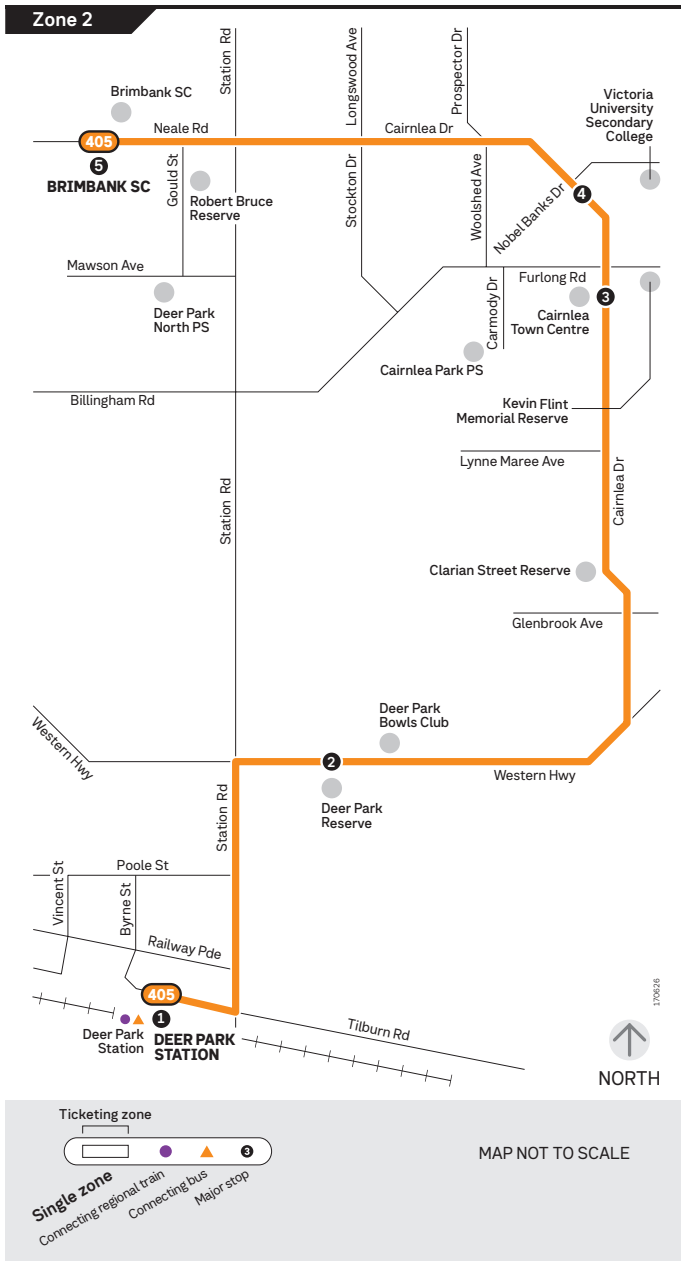

405

Deer Park Station - Brimbank SC

via Cairnlea Drive

Planning your journey

- Saturday timetable applies to all public holidays except Christmas Day and Good Friday when Sunday timetable applies.
- Occasionally there might be delays or last minute changes to the timetable.
- Timetables are correct at the time of printing, but do change from time to time. Find up-to-date timetables on the PTV app at transport.vic.gov.au or by calling **1800 800 007**.
- Timetable is effective from 26 July 2026.

Buses on this route are accessible for mobility aids. However, if a bus needs to be replaced we can't guarantee the replacement will be accessible.

Major stops

1. Deer Park Station
2. Deer Park Reserve
3. Cairnlea Town Centre
4. Nobel Banks Dr
5. Brimbank Shopping Centre

Route Description

To Brimbank Shopping Centre

Departs from the terminus at Deer Park Station Bus Interchange, then travel north on Station Rd, Western Highway/Ballarat Rd, Cairnlea Dr and then to the terminus at Brimbank Shopping Centre on Neale Rd.

To Deer Park Station

Departs from the terminus at Brimbank Shopping Centre on Neale Rd, then travels east on Cairnlea Dr, Western Highway/Ballarat Rd, Station Rd and then to the terminus at Deer Park Station Bus Interchange.