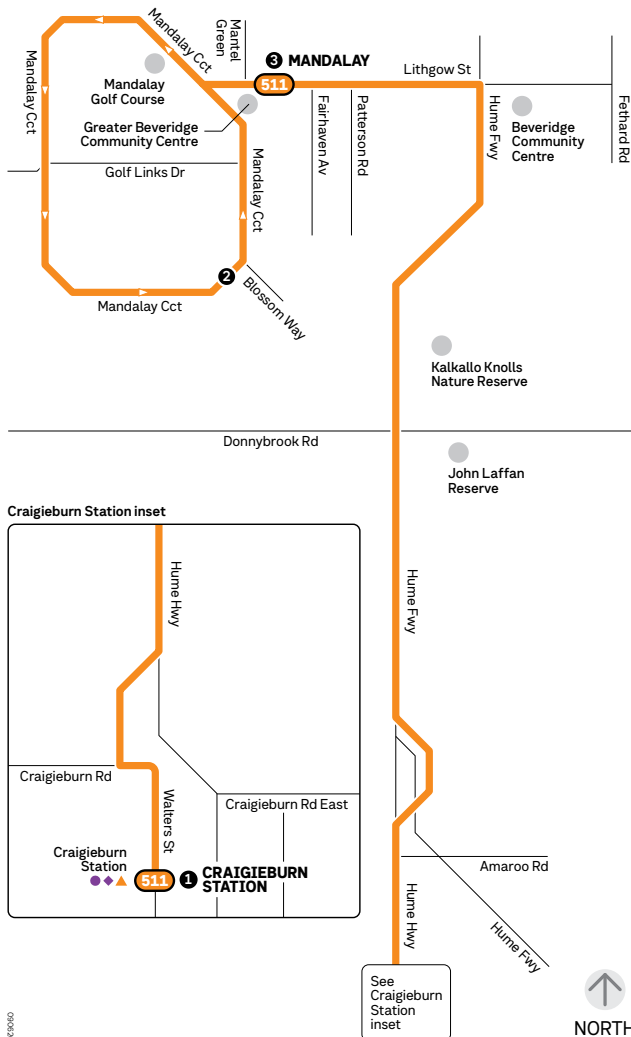

511

Craigieburn Station – Mandalay

via Hume Fwy

Zone 2

09/2018

NORTH

MAP NOT TO SCALE

Planning your journey

Route Description

To Mandalay

Departs from the Craigieburn Station bus interchange and runs via Walters St, Craigieburn Rd, Hume Hwy, Hume Fwy, Lithgow St, Mandalay Circuit and Lithgow St to the terminus at Mantel Green.

To Craigieburn Station

First two AM services depart from Greater Beveridge Community Centre on Lithgow St and run via Lithgow St, Mandalay Circuit, Lithgow St, Hume Fwy, Hume Hwy, Craigieburn Rd and Walters St to the Craigieburn Station bus interchange.

All other services depart from the Mantel Green stop on Lithgow St and run via Hume Fwy, Hume Hwy, Craigieburn Rd and Walters St to the Craigieburn Station bus interchange.

511

Craigieburn Station - Mandalay