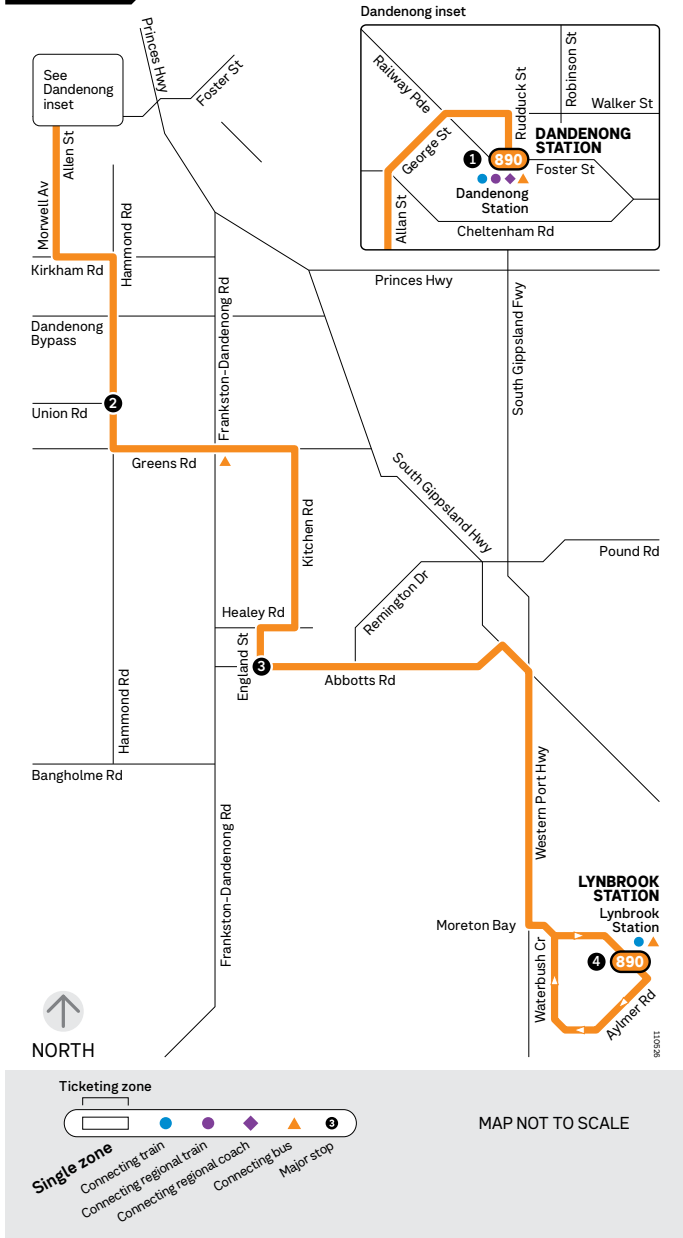

890

Dandenong Station – Lynbrook Station

Zone 2

Planning your journey

- Saturday timetable applies to all public holidays except Christmas Day and Good Friday when Sunday timetable applies.
- Occasionally there might be delays or last minute changes to the timetable.
- Timetables are correct at the time of printing, but do change from time to time. Find up-to-date timetables on the PTV app. at ptv.vic.gov.au or by calling **1800 800 007**.
- Timetable is effective from 12 July 2026.

Buses on this route are accessible for mobility aids. However, if a bus needs to be replaced we can't guarantee the replacement will be accessible.

Major stops

1. Dandenong Station
2. Rhur St
3. Abbotts Rd
4. Lynbrook Station

Route Description

To Dandenong Station

Departs from Lynbrook Station and runs via Moreton Bay Bvd, Aylmer Rd, Waterbush Cr, Western Port Hwy, South Gippsland Hwy, Abbotts Rd, England St, Healey Rd, Kitchen Rd, Greens Rd, Hammond Rd, Kirkham Rd, Morwell Ave, Allan St, George St and Rudduck St to Dandenong Station

To Lynbrook Station

Departs from Dandenong Station and runs via Rudduck St, George St, Allan St, Morwell Ave, Kirkham Rd, Hammond Rd, Greens Rd, Kitchen Rd, Healey Rd, England St, Abbotts Rd, South Gippsland Hwy, Western Port Hwy and Moreton Bay Bvd to Lynbrook Station.