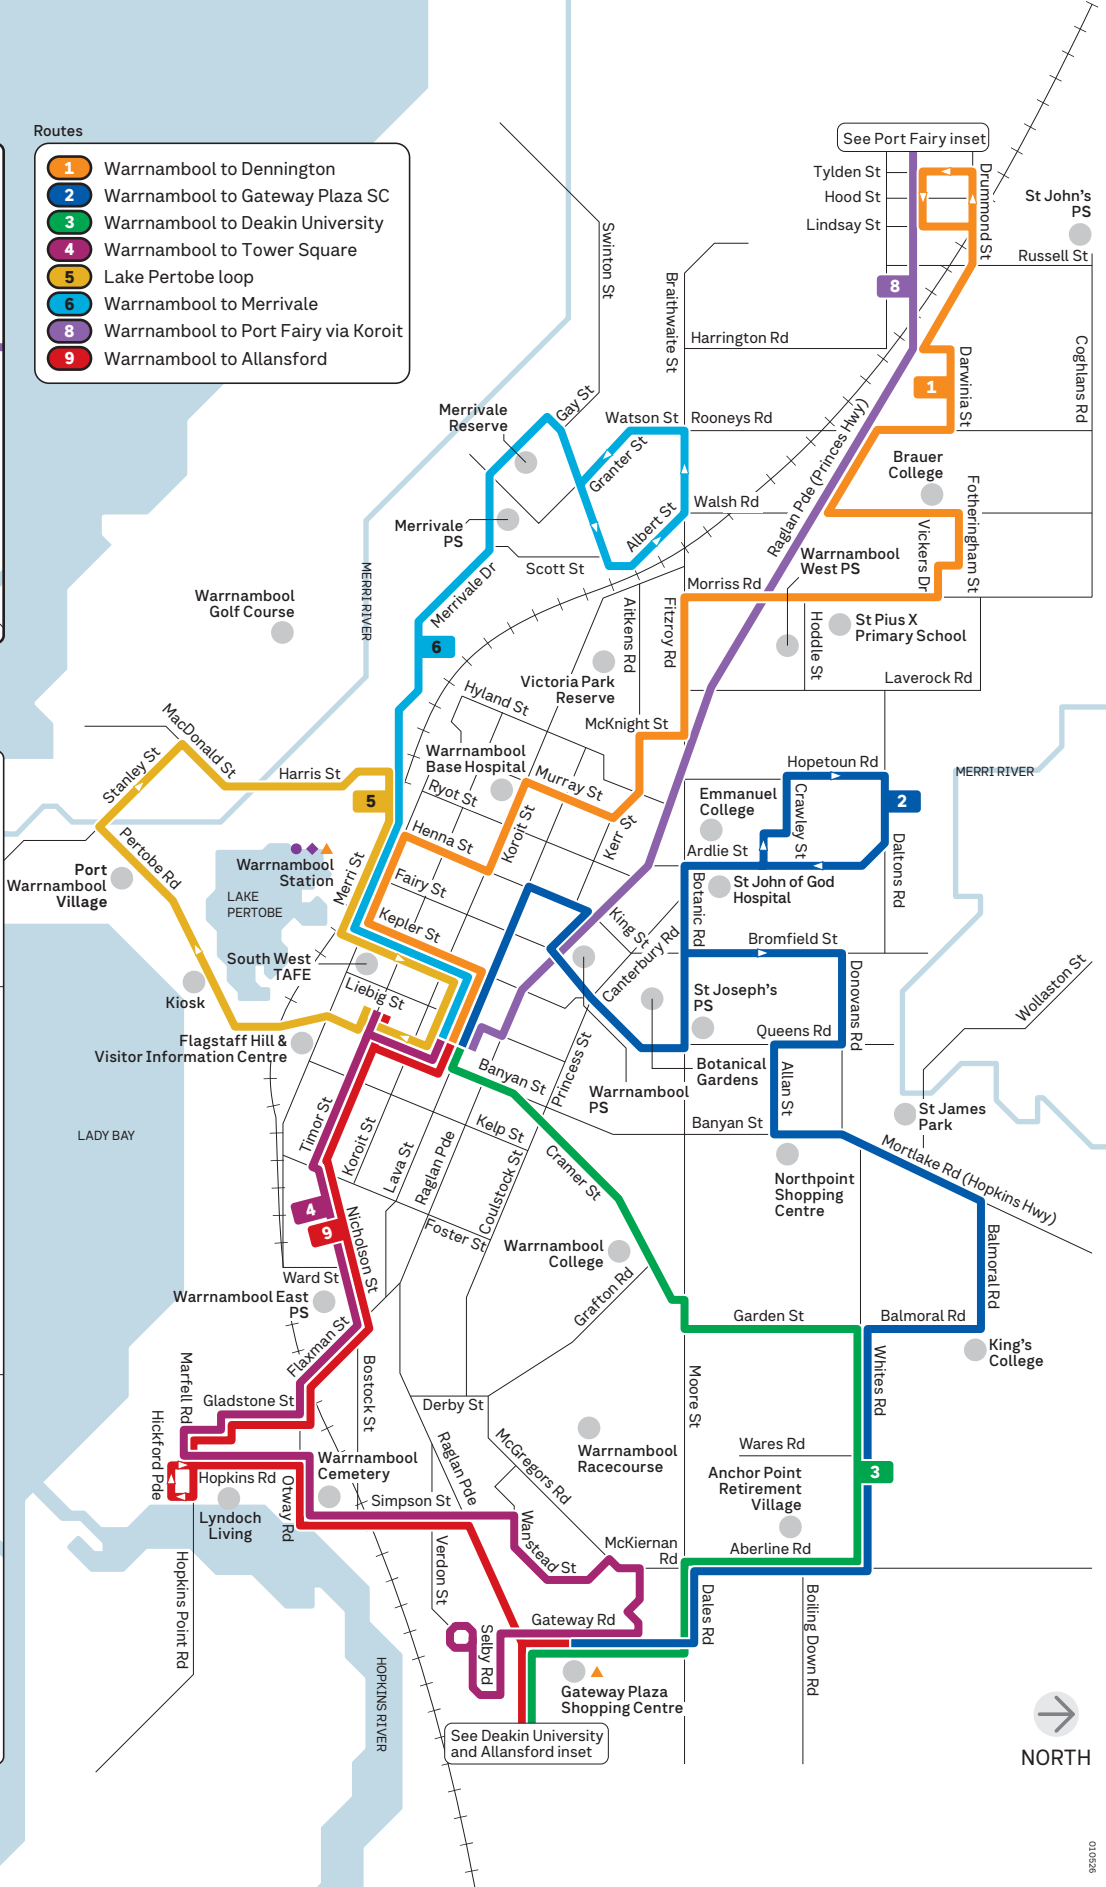

# Warrnambool bus network

- Routes**
- 1 Warrnambool to Dennington
  - 2 Warrnambool to Gateway Plaza SC
  - 3 Warrnambool to Deakin University
  - 4 Warrnambool to Tower Square
  - 5 Lake Pertobe loop
  - 6 Warrnambool to Merrivale
  - 8 Warrnambool to Port Fairy via Koroit
  - 9 Warrnambool to Allansford

— Bus route  
● Regional train station  
◆ Regional coach stop  
▲ Connecting bus  
+ Train line

For more information visit [ptv.vic.gov.au](http://ptv.vic.gov.au) or call 1800 800 007