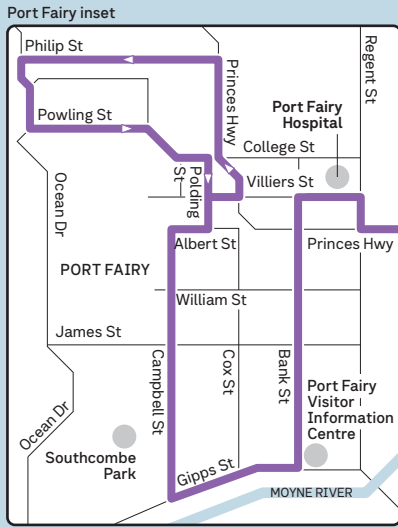

# Warrnambool bus network

- Routes**
- 1 Warrnambool to Dennington
  - 2 Warrnambool to Gateway Plaza SC
  - 3 Warrnambool to Deakin University
  - 4 Warrnambool to Tower Square
  - 5 Lake Pertobe loop
  - 6 Warrnambool to Merrivale
  - 8 Warrnambool to Port Fairy via Koroit
  - 9 Warrnambool to Allansford

— Bus route  
● Regional train station  
◆ Regional coach stop  
▲ Connecting bus  
+ Train line

For more information visit [ptv.vic.gov.au](http://ptv.vic.gov.au) or call 1800 800 007