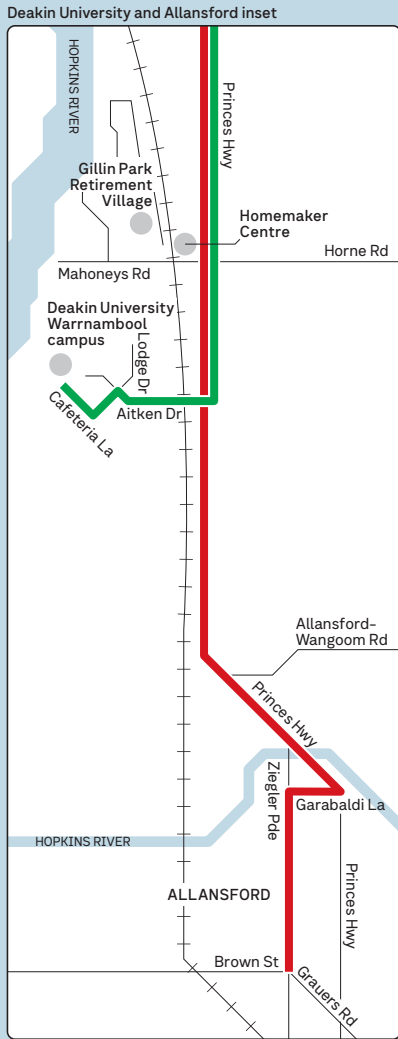

# Warrnambool bus network

- Routes**
- 1 Warrnambool to Dennington
  - 2 Warrnambool to Gateway Plaza SC
  - 3 Warrnambool to Deakin University
  - 4 Warrnambool to Tower Square
  - 5 Lake Pertobe loop
  - 6 Warrnambool to Merrivale
  - 8 Warrnambool to Port Fairy via Koroit
  - 9 Warrnambool to Allansford

— Bus route  
● Regional train station  
◆ Regional coach stop  
▲ Connecting bus  
+ Train line

For more information visit [ptv.vic.gov.au](http://ptv.vic.gov.au) or call 1800 800 007