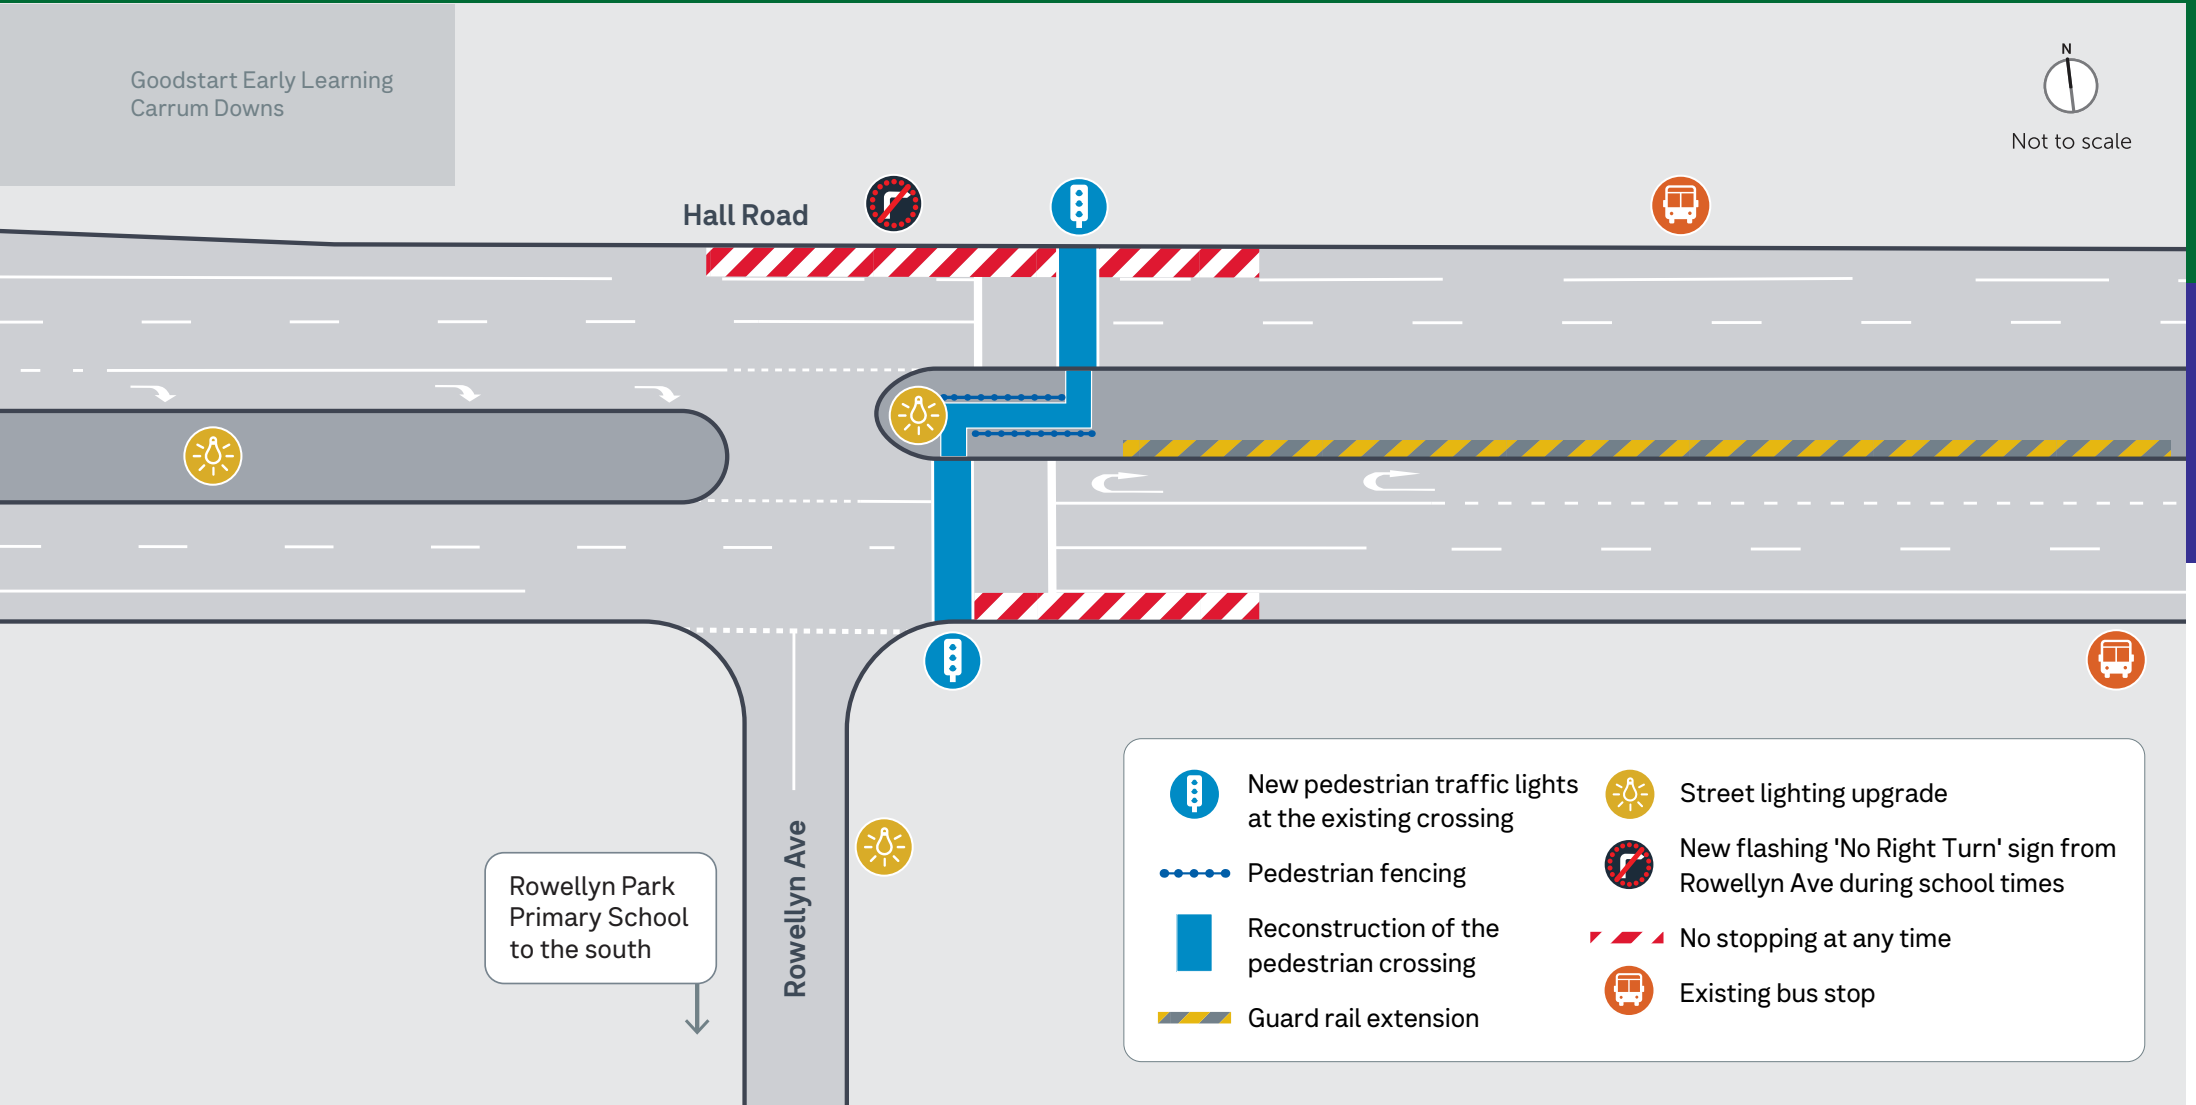

Hall Road near Rowellyn Avenue – Carrum Downs

New pedestrian traffic lights

Goodstart Early Learning
Carrum Downs

Not to scale

New pedestrian traffic lights at the existing crossing

Pedestrian fencing

Reconstruction of the pedestrian crossing

Guard rail extension

Street lighting upgrade

New flashing 'No Right Turn' sign from Rowellyn Ave during school times

No stopping at any time

Existing bus stop