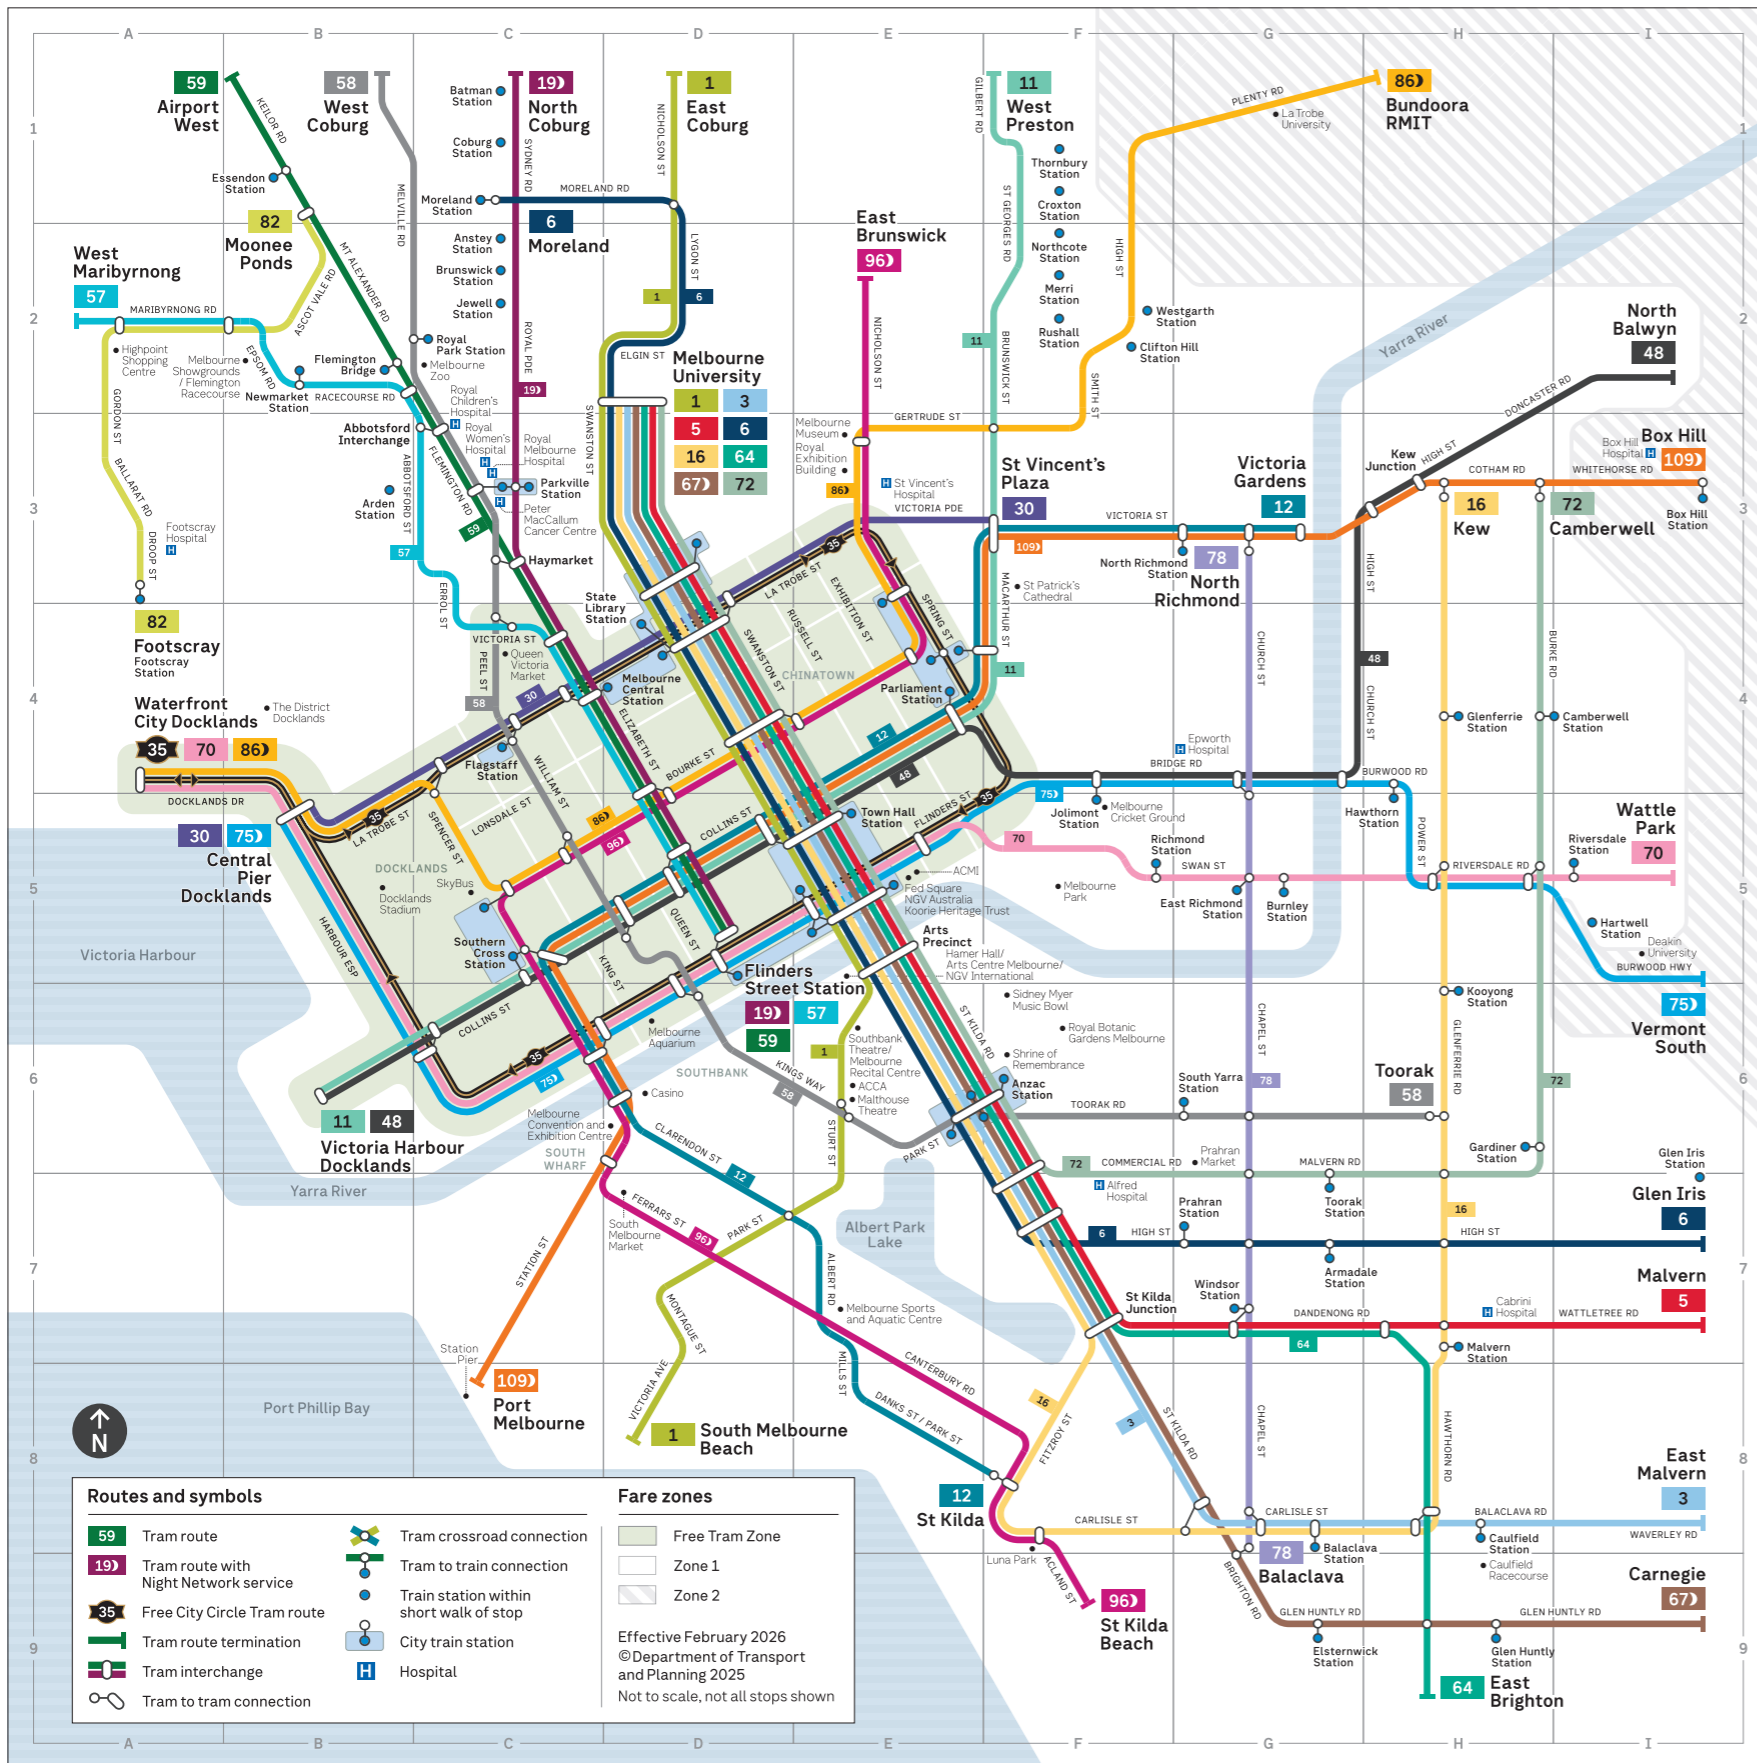

# Melbourne tram network

**Routes and symbols**

- Tram route
- Tram route with Night Network service
- Free City Circle Tram route
- Tram route termination
- Tram interchange
- Tram to tram connection
- Tram crossroad connection
- Tram to train connection
- Train station within short walk of stop
- City train station
- Hospital