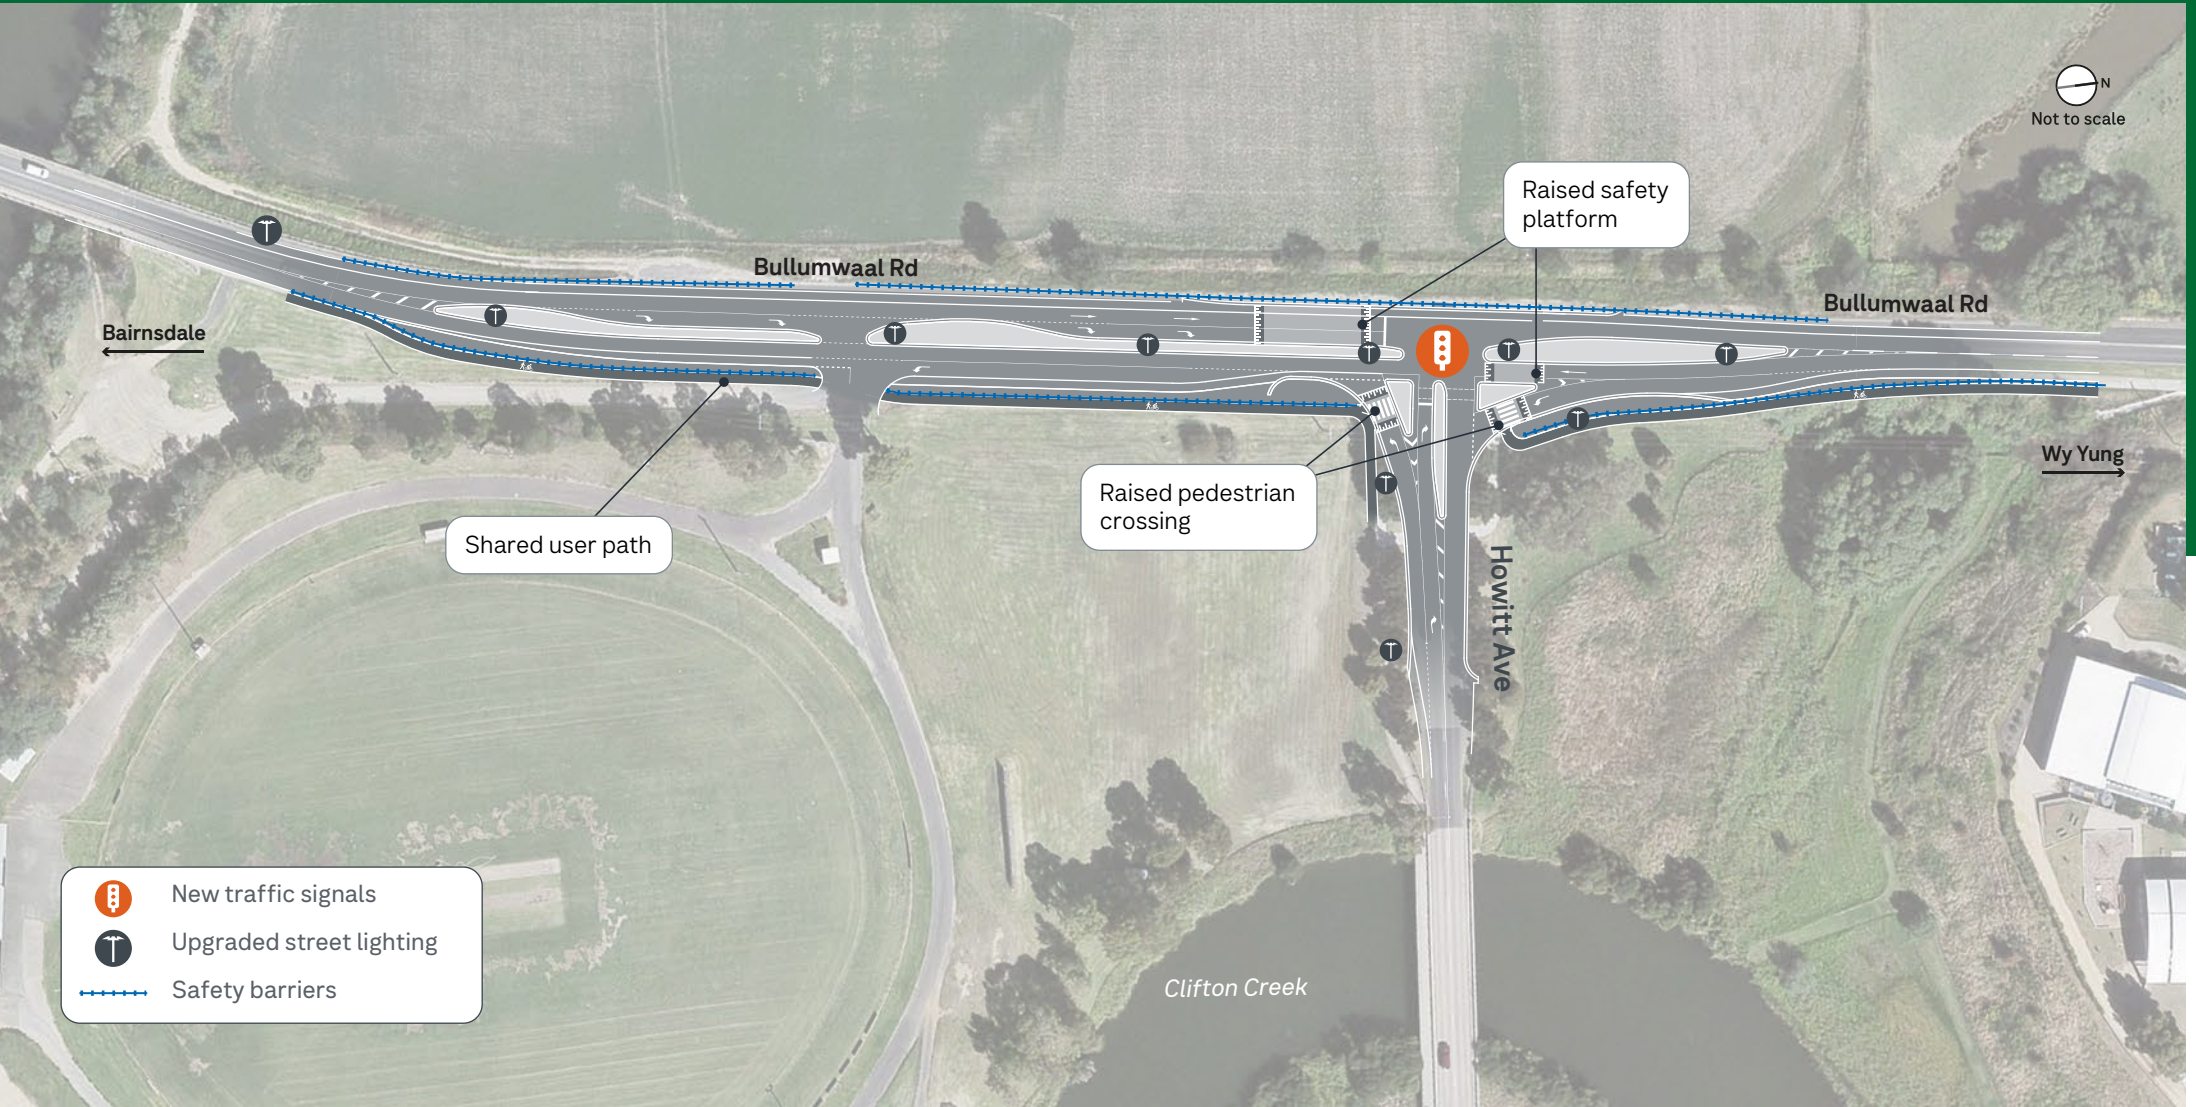

Wy Yung Road (Bullumwaal Road), Bairnsdale

Intersection upgrade

DTP0935/24

Australian Government

BUILDING AUSTRALIA

Department of Transport and Planning

Find out more at transport.vic.gov.au

Authorised by the Victorian Government, 1 Treasury Place, Melbourne