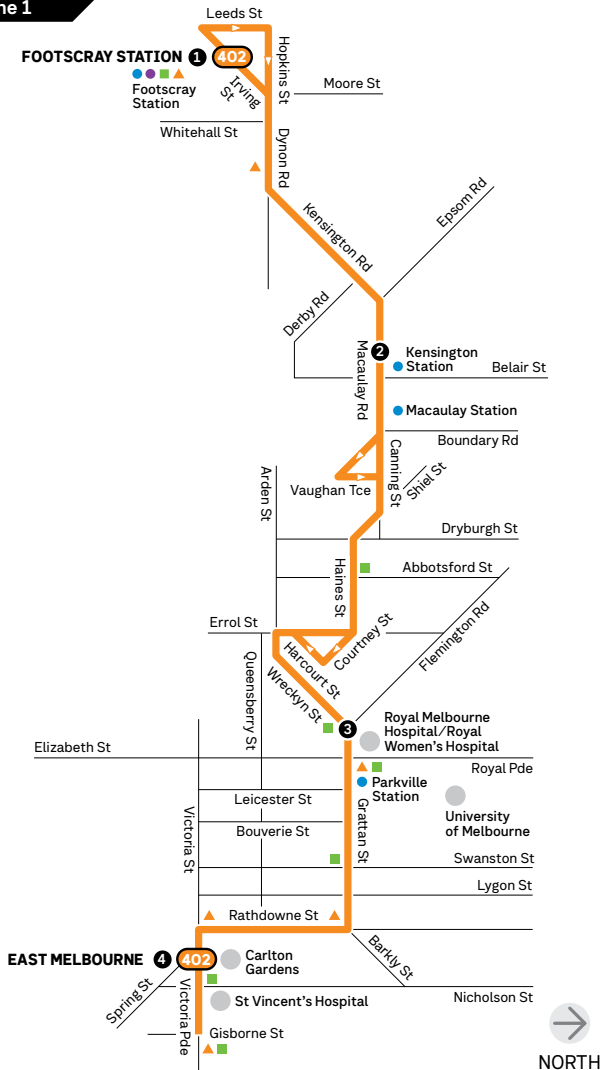

# Footscray Station – East Melbourne

via North Melbourne

Zone 1

151225

NORTH

Ticketing zone

MAP NOT TO SCALE

**Single zone**

## Major stops

1. Footscray Station
2. Kensington Station
3. Royal Melbourne Hospital
4. Carlton Gardens

### To Footscray Station

Departs from Victoria St near Carlton Gardens and runs via Victoria Pde to St Vincents Hospital; U-turns at Fitzroy St and runs via Victoria St, Rathdowne St, Grattan St and Bouverie St to Lincoln Square, Carlton; then via Bouverie St, Queensberry St, Elizabeth St and Flemington Rd to Royal Melbourne Hospital; then via Flemington Rd, Wreckyn St, Arden St, Errol St, Haines St, Shiel St, Canning St and Macaulay Rd to Macaulay Station; then via Macaulay Rd, Kensington Rd, Dynon Rd, Hopkins St and Irving St to Footscray Station.

### To East Melbourne

Departs from Footscray Station and runs via Irving St, Leeds St, Hopkins St, Dynon Rd, Kensington Rd and Macaulay Rd to Kensington Station; then via Macaulay Rd to Macaulay Station; then via Macaulay Rd, Vaughan Terrace, Canning St, Shiel St, Haines St, Courtney St, Harcourt St, Errol St, Arden St and Wreckyn St to Royal Melbourne Hospital; then via Grattan St, Royal Pde, Pelham St, Leicester St and Grattan St to Melbourne University; then via Grattan St, Rathdowne St and Victoria St to Carlton Gardens.