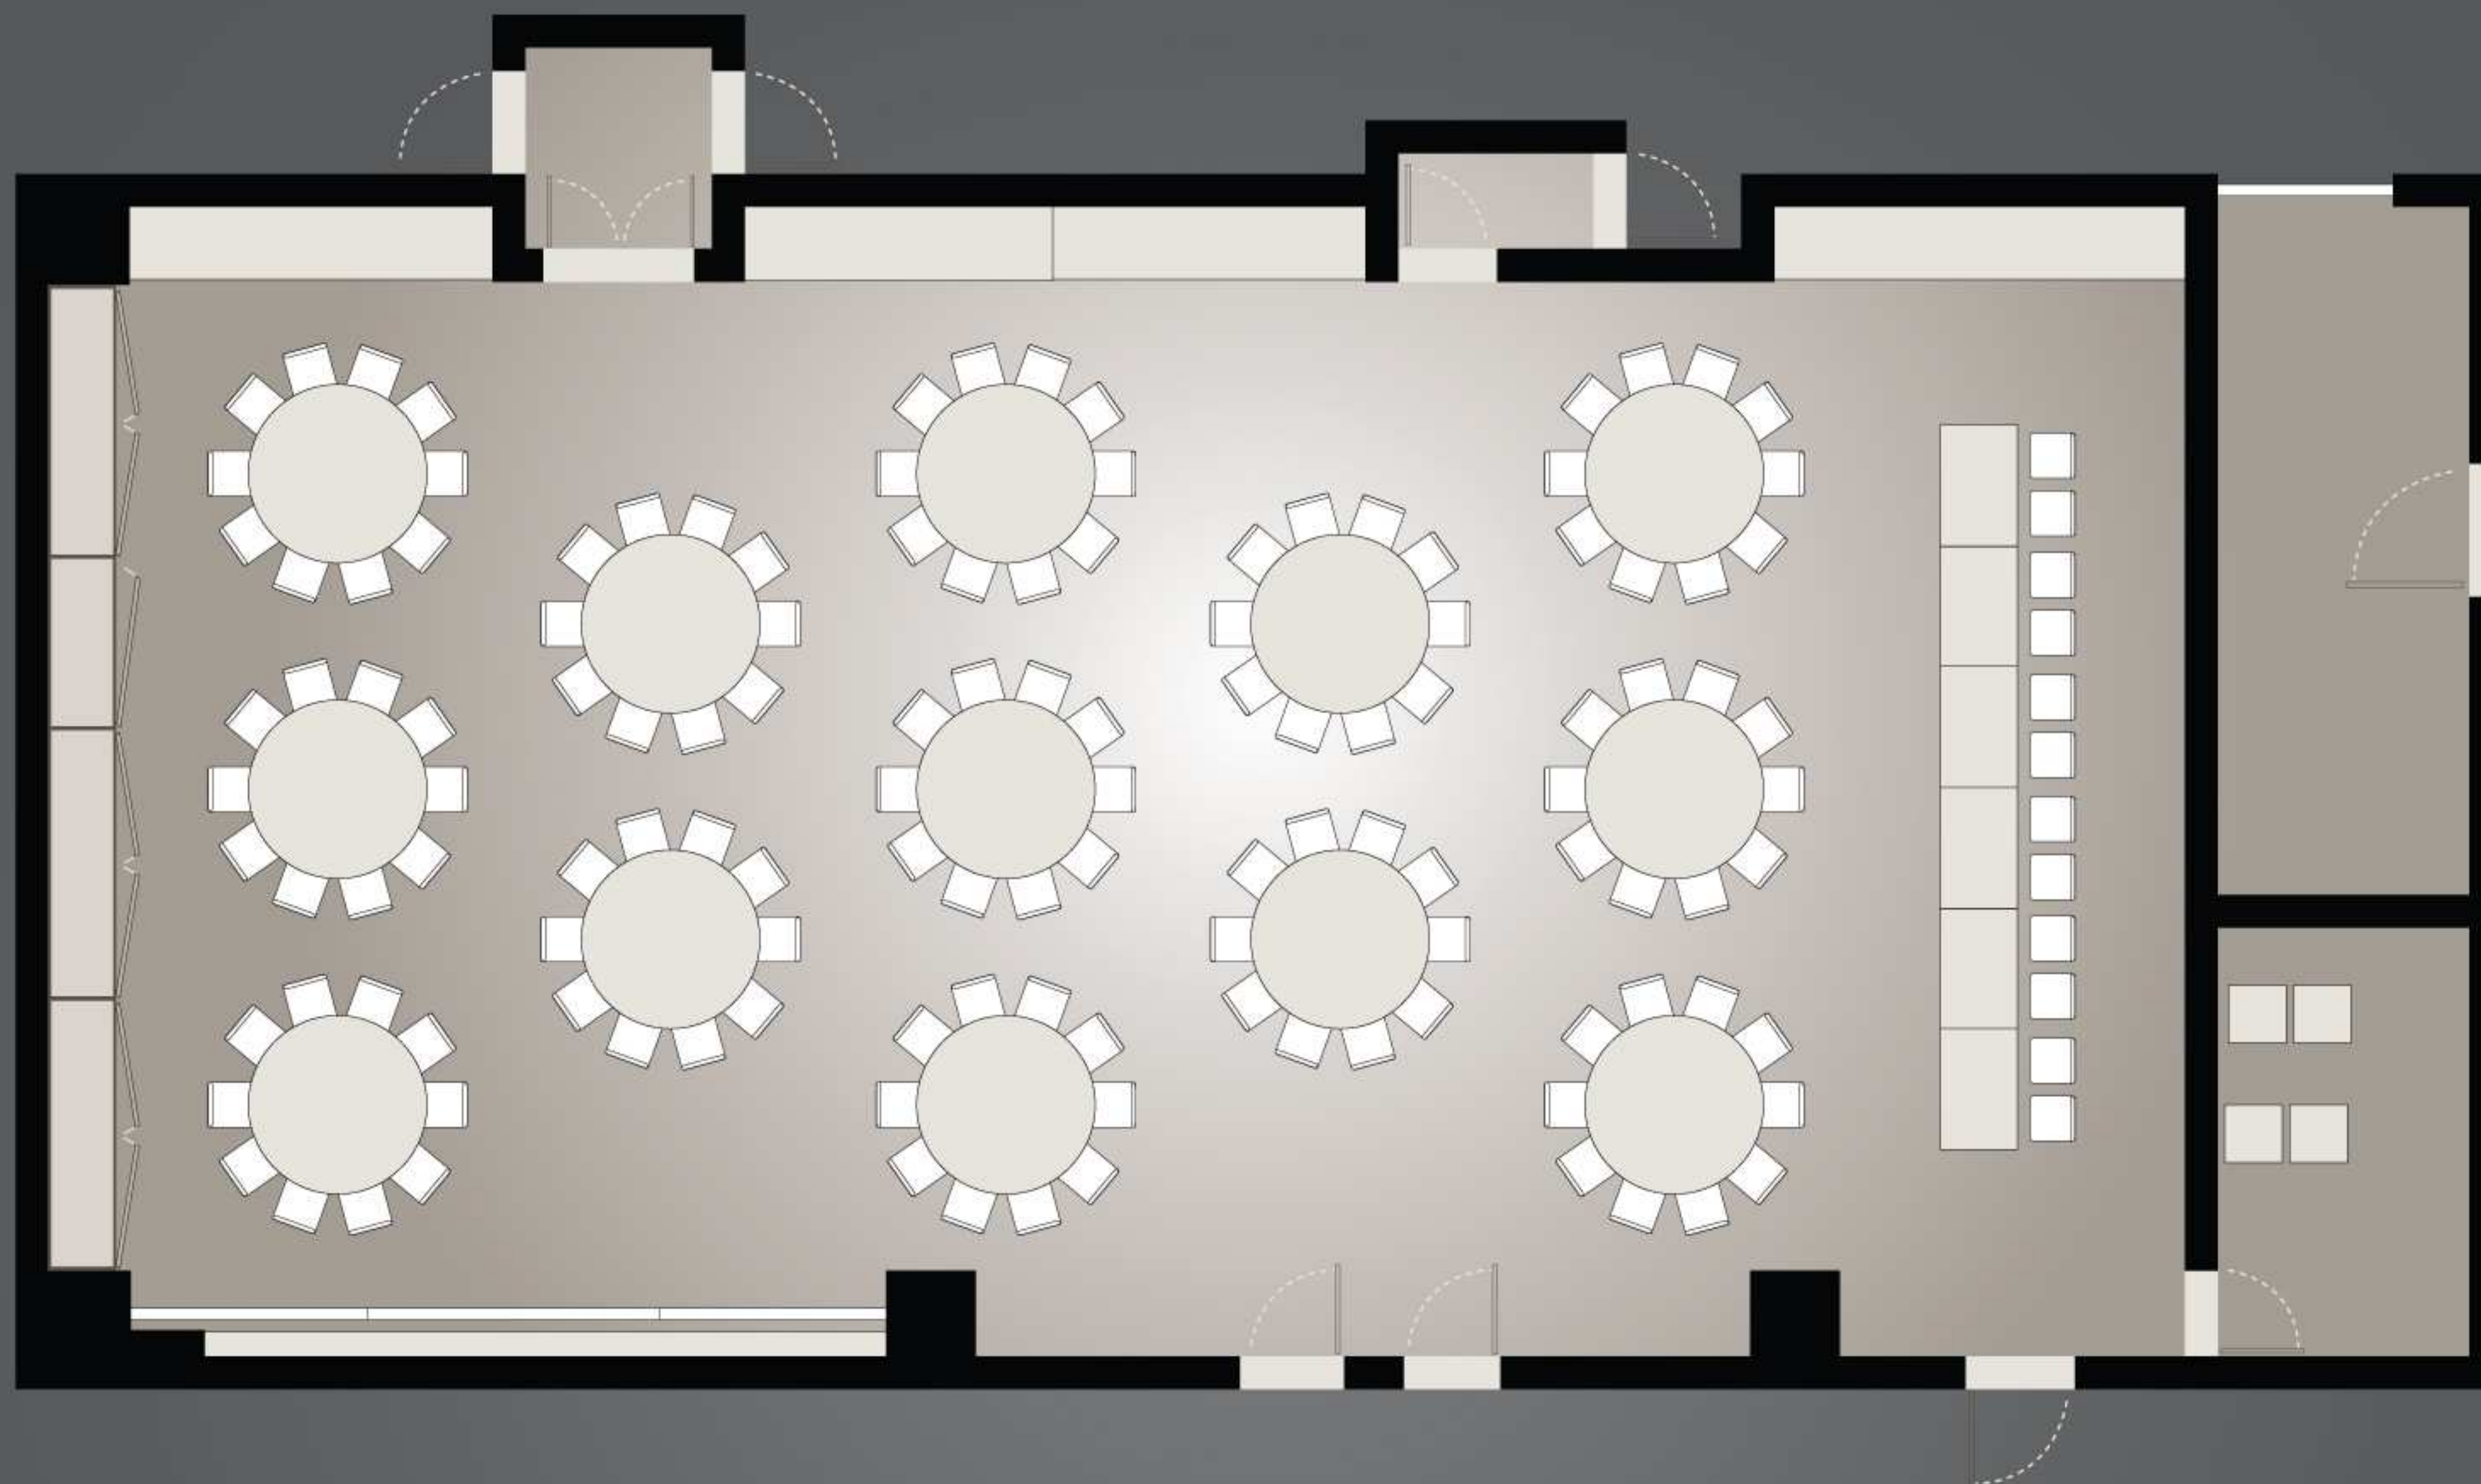

# The Hall

251 sqm | 2701 sq ft

## Creative Space

An extraordinary venue for special events and functions for up to 200 people. The stylish pre-function area opens into an elegant subterranean ballroom, with two unique skylights. Enjoy the natural light by day and relax under the stars by night.