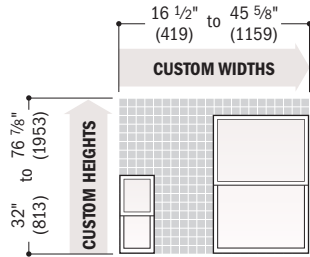

2:3 cottage or 3:2 reverse cottage sash ratio available for all widths and heights. Size tables for windows with cottage or reverse cottage sash are available at andersenwindow.com/sizing.

CUSTOM WIDTHS –
1'-4 1/2" (419) to 3'-9 5/8" (1159)

Cottage Reverse Cottage

*Window Dimension always refers to outside frame-to-frame dimension. **Minimum Rough Opening dimensions may need to be increased to allow for use of building wraps, flashing, sill panning, brackets, fasteners or other items. † Meet or exceed clear opening area of 5.7 sq. ft. or 0.53 m², clear opening width of 20" (508) and clear opening height of 24" (210).

Custom Sizes

Available in 1/8" (3) increments between minimum and maximum widths and heights. Windows can also be custom sized to match standard sizes ending in a sixteenth of an inch. Some restrictions apply; contact your Andersen supplier.

Measurement guide for custom-size windows can be found at andersenwindows.com/measure.

Woodwright® Double-Hung Windows

Equal

2:3 Cottage

3:2 Reverse Cottage

• Dimensions in parentheses are in millimeters.