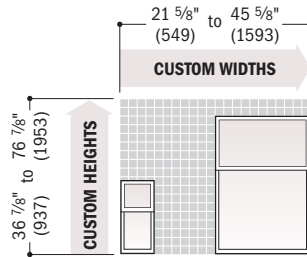

2:3 cottage or 3:2 reverse cottage sash ratio available for all widths and heights. Size tables for windows with cottage or reverse cottage sash are available at andersenwindow.com/sizing.

CUSTOM WIDTHS –
1'-4 1/2" (419) to 3'-9 5/8" (1159)

Cottage Reverse Cottage

*Window Dimension always refers to outside frame-to-frame dimension. **Minimum Rough Opening dimensions may need to be increased to allow for use of building wraps, flashing, sill panning, brackets, fasteners or other items. † Meet or exceed clear opening area of 5.7 sq. ft. or 0.53 m², clear opening width of 20" (508) and clear opening height of 24" (210).

Custom Sizes

Available in 1/8" (3) increments between minimum and maximum widths and heights. Windows can also be custom sized to match standard sizes ending in a sixteenth of an inch. Some restrictions apply; contact your Andersen supplier.

Measurement guide for custom-size windows can be found at andersenwindows.com/measure.

Woodwright® Double-Hung Windows

Equal

2:3 Cottage

3:2 Reverse Cottage

• Dimensions in parentheses are in millimeters.