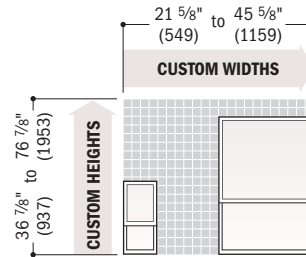

2:3 cottage or 3:2 reverse cottage sash ratio available for all widths and heights. Size tables for windows with cottage or reverse cottage sash are available at andersenwindow.com/sizing.

CUSTOM WIDTHS –
1'-4 1/2" (419) to 3'-9 5/8" (1159)

Cottage Reverse Cottage

*Window Dimension always refers to outside frame-to-frame dimension. **Minimum Rough Opening dimensions may need to be increased to allow for use of building wraps, flashing, sill panning, brackets, fasteners or other items. † Meet or exceed clear opening area of 5.7 sq. ft. or 0.53 m², clear opening width of 20" (508) and clear opening height of 24" (210).

Custom Sizes

Available in 1/8" (3) increments between minimum and maximum widths and heights. Windows can also be custom sized to match standard sizes ending in a sixteenth of an inch. Some restrictions apply; contact your Andersen supplier.

Measurement guide for custom-size windows can be found at andersenwindows.com/measure.

Woodwright® Double-Hung Windows

Equal

2:3 Cottage

3:2 Reverse Cottage

• Dimensions in parentheses are in millimeters.